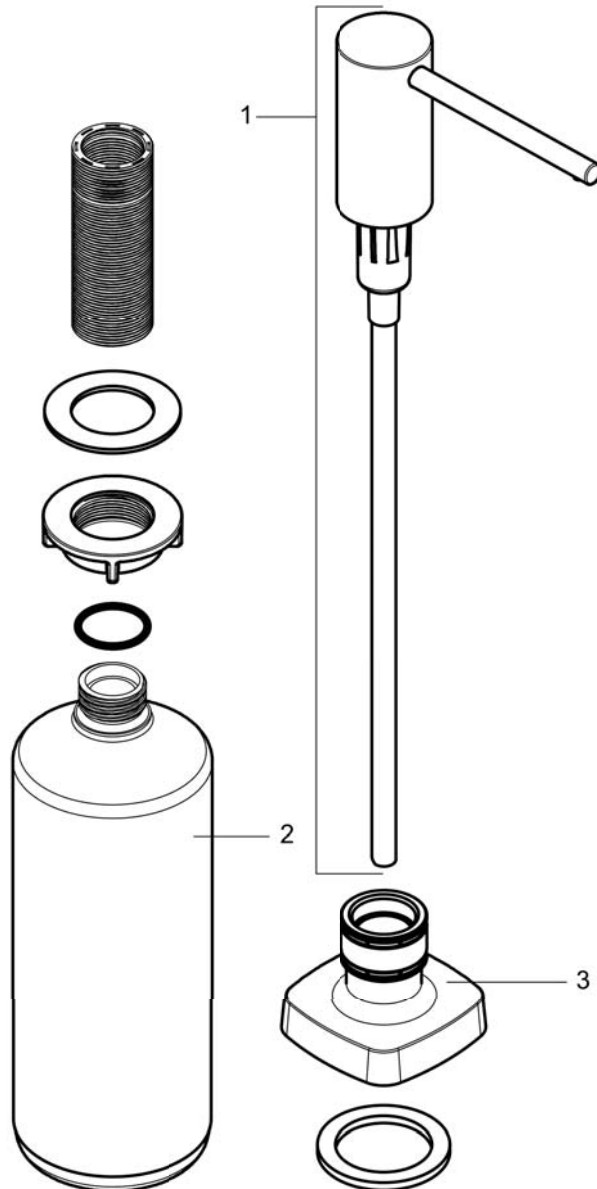

Soap Dispenser, Metris

Finishes : **steel optic** Part no. : **40468801**

Description

Features

- metal
- bottle capacity 16 oz
- 1 3/8" maximum counter depth

Item details

Product image

Scale drawing

Soap Dispenser, Metris

Finishes : steel optic Part no. : 40468801

Exploded drawing

Year of production: >01/19

Soap Dispenser, Metris

Finishes : **steel optic** Part no. : **40468801**

Spare parts list

Year of production: >01/19

Pos.	Description	Part no.	Price	PU
1	pump	93283800	-	1
2	bottle for lotion dispenser	93278000	-	1
3	escutcheon	93284800	-	1