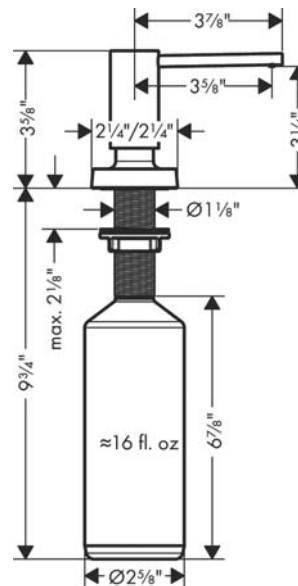

Soap Dispenser, Metris

Finishes : **steel optic** Part no. : **40468801**

Description

Features

- metal
- bottle capacity 16 oz
- 1 3/8" maximum counter depth

Item details

Product image

Scale drawing

Soap Dispenser, Metris

Finishes : steel optic Part no. : 40468801

Exploded drawing

Year of production: >01/19

Soap Dispenser, Metris

Finishes : **steel optic** Part no. : **40468801**

Spare parts list

Year of production: >01/19

Pos.	Description	Part no.	Price	PU
1	pump	93283800	-	1
2	bottle for lotion dispenser	93278000	-	1
3	escutcheon	93284800	-	1