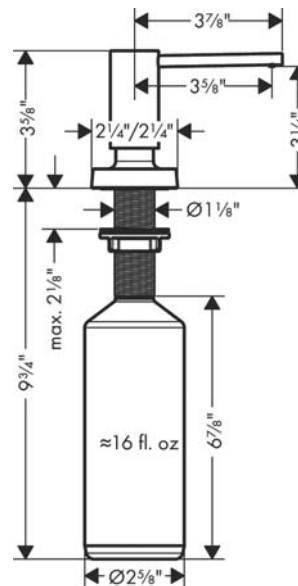

**Soap Dispenser, Metris**

Finishes : **chrome** Part no. : **40468001**

**Description**

**Features**

- metal
- bottle capacity 16 oz
- 1 3/8" maximum counter depth

**Item details**

**Product image**

**Scale drawing**

**Soap Dispenser, Metris**  
 Finishes : **chrome** Part no. : **40468001**

**Exploded drawing**

Year of production: >01/19

**Soap Dispenser, Metris**

Finishes : **chrome** Part no. : **40468001**

**Spare parts list**

Year of production: >01/19

Pos.	Description	Part no.	Price	PU
1	pump	93283000	-	1
2	bottle for lotion dispenser	93278000	-	1
3	escutcheon	93284000	-	1