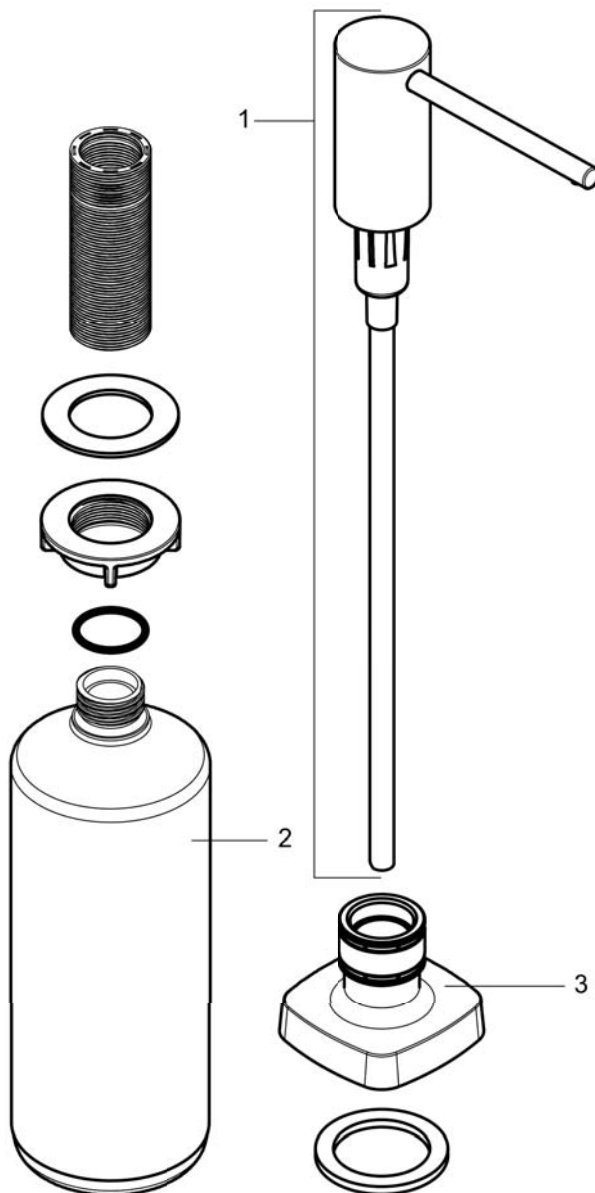

**Soap Dispenser, Metris**

Finishes : **chrome** Part no. : **40468001**

**Description**

**Features**

- metal
- bottle capacity 16 oz
- 1 3/8" maximum counter depth

**Item details**

**Product image**

**Scale drawing**

**Soap Dispenser, Metris**  
 Finishes : **chrome** Part no. : **40468001**

**Exploded drawing**

Year of production: >01/19

**Soap Dispenser, Metris**

Finishes : **chrome** Part no. : **40468001**

**Spare parts list**

Year of production: >01/19

Pos.	Description	Part no.	Price	PU
1	pump	93283000	-	1
2	bottle for lotion dispenser	93278000	-	1
3	escutcheon	93284000	-	1