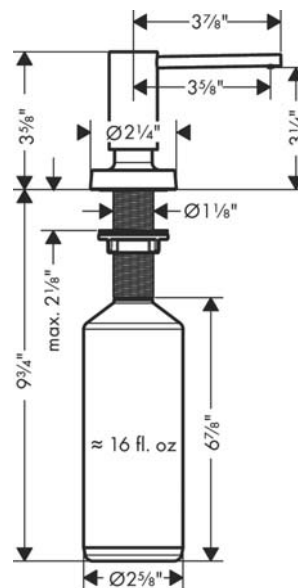

Soap Dispenser, Talis

Finishes : **steel optic** Part no. : **40448801**

Description

Features

- metal
- bottle capacity 16 oz
- 1 3/8" maximum counter depth

Item details

Compliance

Product image

Scale drawing

Soap Dispenser, Talis

Finishes : **steel optic** Part no. : **40448801**

Exploded drawing

Year of production: >01/19

Soap Dispenser, Talis

Finishes : **steel optic** Part no. : **40448801**

Spare parts list

Year of production: >01/19

Pos.	Description	Part no.	Price	PU
1	pump	93283800	-	1
2	bottle for lotion dispenser	93278000	-	1
3	escutcheon	93285800	-	1