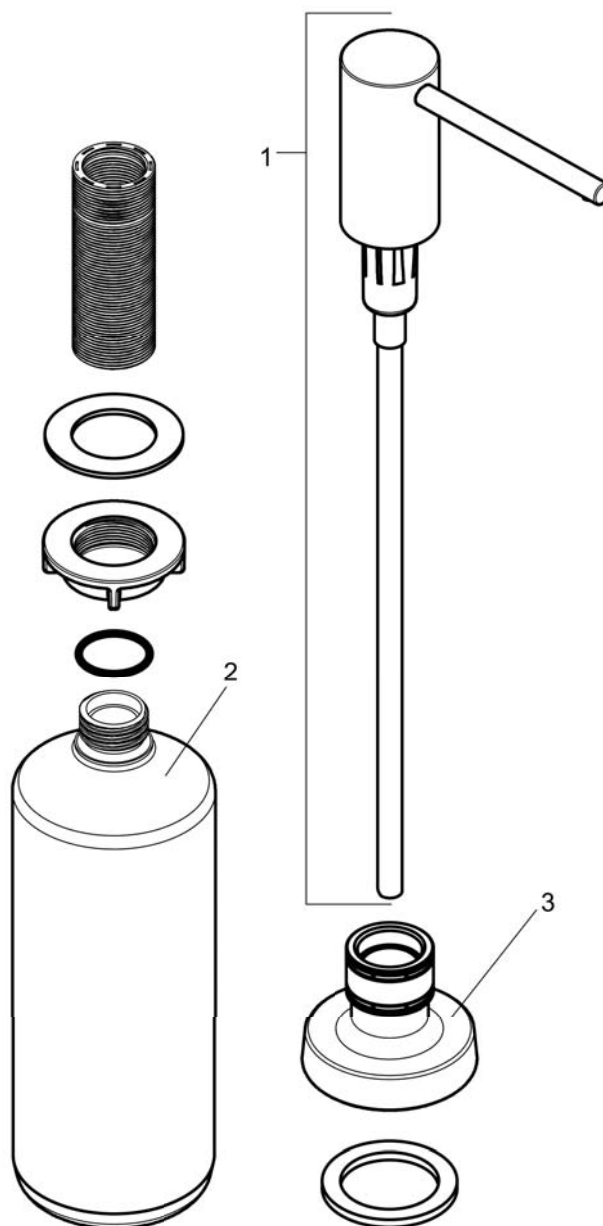

Soap Dispenser, Talis

Finishes : **steel optic** Part no. : **40448801**

Description

Features

- metal
- bottle capacity 16 oz
- 1 3/8" maximum counter depth

Item details

Compliance

Product image

Scale drawing

Soap Dispenser, Talis

Finishes : **steel optic** Part no. : **40448801**

Exploded drawing

Year of production: >01/19

Soap Dispenser, Talis

Finishes : **steel optic** Part no. : **40448801**

Spare parts list

Year of production: >01/19

Pos.	Description	Part no.	Price	PU
1	pump	93283800	-	1
2	bottle for lotion dispenser	93278000	-	1
3	escutcheon	93285800	-	1