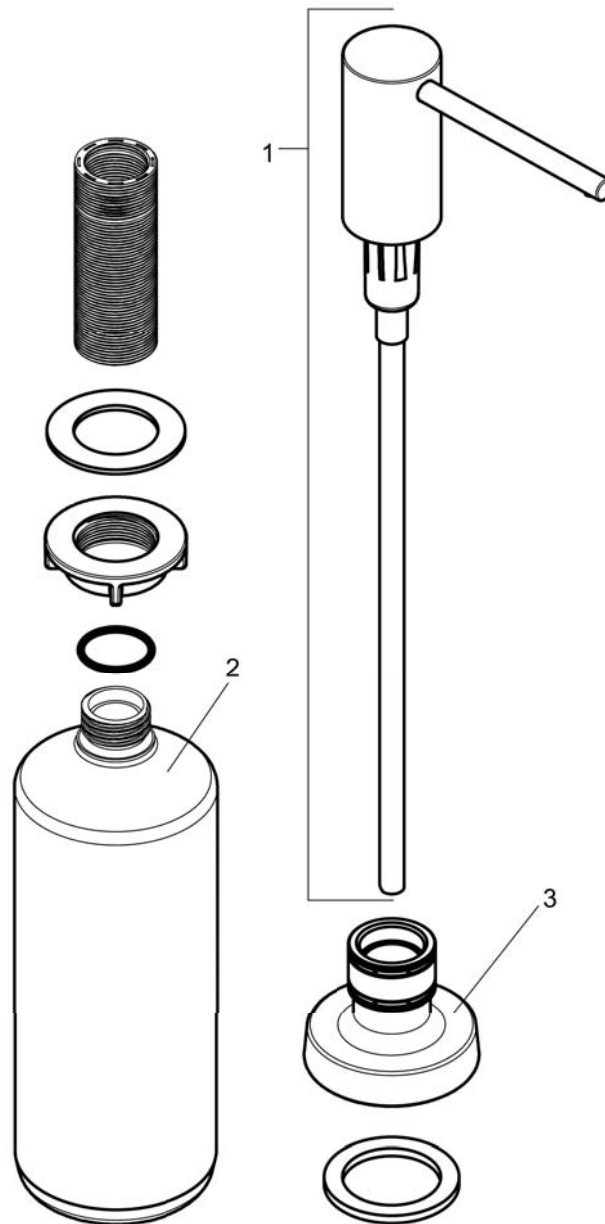

Soap Dispenser, Talis

Finishes : **chrome** Part no. : **40448001**

Description

Features

- metal
- bottle capacity 16 oz
- 1 3/8" maximum counter depth

Item details

Compliance

Product image

Scale drawing

Soap Dispenser, Talis
Finishes : **chrome** Part no. : **40448001**

Exploded drawing

Year of production: >01/19

Soap Dispenser, Talis
 Finishes : **chrome** Part no. : **40448001**

Spare parts list

Year of production: >01/19

| Pos. | Description | Part no. | Price | PU |
|------|-----------------------------|----------|-------|----|
| 1 | pump | 93283000 | - | 1 |
| 2 | bottle for lotion dispenser | 93278000 | - | 1 |
| 3 | escutcheon | 93285000 | - | 1 |