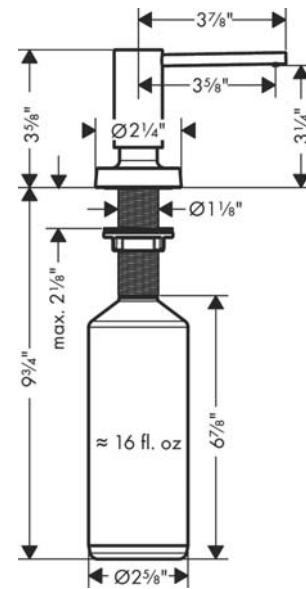

Soap Dispenser, Talis

Finishes : **chrome** Part no. : **40448001**

Description

Features

- metal
- bottle capacity 16 oz
- 1 3/8" maximum counter depth

Item details

Compliance

Product image

Scale drawing

Soap Dispenser, Talis
Finishes : **chrome** Part no. : **40448001**

Exploded drawing

Year of production: >01/19

Soap Dispenser, Talis
 Finishes : **chrome** Part no. : **40448001**

Spare parts list

Year of production: >01/19

| Pos. | Description | Part no. | Price | PU |
|------|-----------------------------|----------|-------|----|
| 1 | pump | 93283000 | - | 1 |
| 2 | bottle for lotion dispenser | 93278000 | - | 1 |
| 3 | escutcheon | 93285000 | - | 1 |