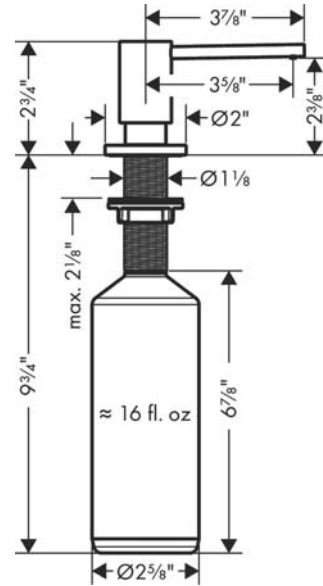

Soap Dispenser, Focus

Finishes : **steel optic** Part no. : **40438801**

Description

Features

- metal
- bottle capacity 16 oz
- 1 3/8" maximum counter depth

Item details

Product image

Scale drawing

Soap Dispenser, Focus

Finishes : steel optic Part no. : 40438801

Exploded drawing

Year of production: >01/19

Soap Dispenser, Focus

Finishes : **steel optic** Part no. : **40438801**

Spare parts list

Year of production: >01/19

Pos.	Description	Part no.	Price	PU
1	pump	93281800	-	1
2	bottle for lotion dispenser	93278000	-	1
3	escutcheon	93282800	-	1