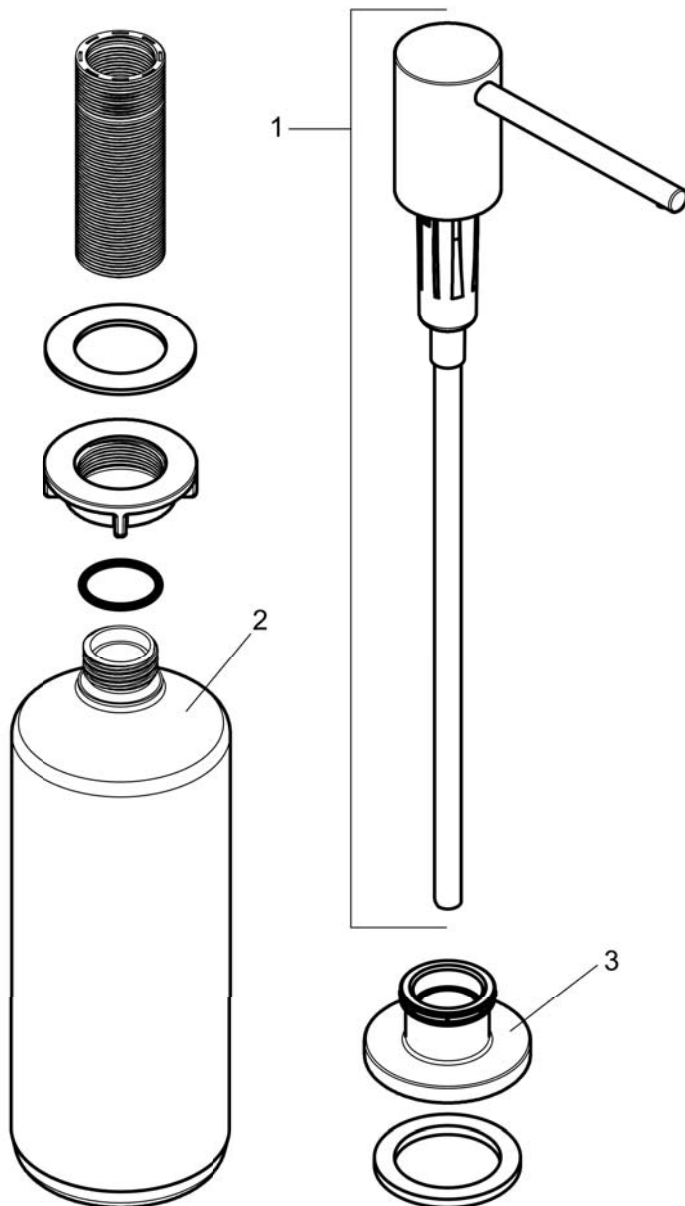

Soap Dispenser, Focus

Finishes : **steel optic** Part no. : **40438801**

Description

Features

- metal
- bottle capacity 16 oz
- 1 3/8" maximum counter depth

Item details

Product image

Scale drawing

Soap Dispenser, Focus

Finishes : steel optic Part no. : 40438801

Exploded drawing

Year of production: >01/19

Soap Dispenser, Focus

Finishes : **steel optic** Part no. : **40438801**

Spare parts list

Year of production: >01/19

Pos.	Description	Part no.	Price	PU
1	pump	93281800	-	1
2	bottle for lotion dispenser	93278000	-	1
3	escutcheon	93282800	-	1