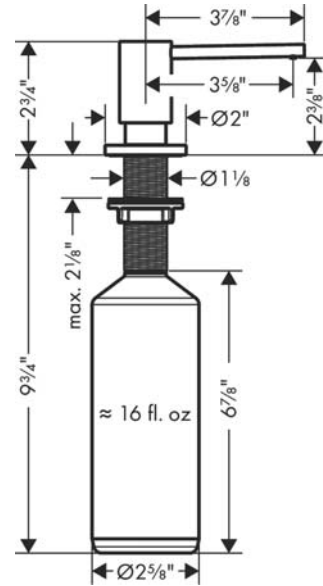

**Soap Dispenser, Focus**

Finishes : **chrome** Part no. : **40438001**

**Description**

**Features**

- metal
- bottle capacity 16 oz
- 1 3/8" maximum counter depth

**Item details**

**Product image**

**Scale drawing**

**Soap Dispenser, Focus**  
Finishes : **chrome**    Part no. : **40438001**

**Exploded drawing**

Year of production: >01/19