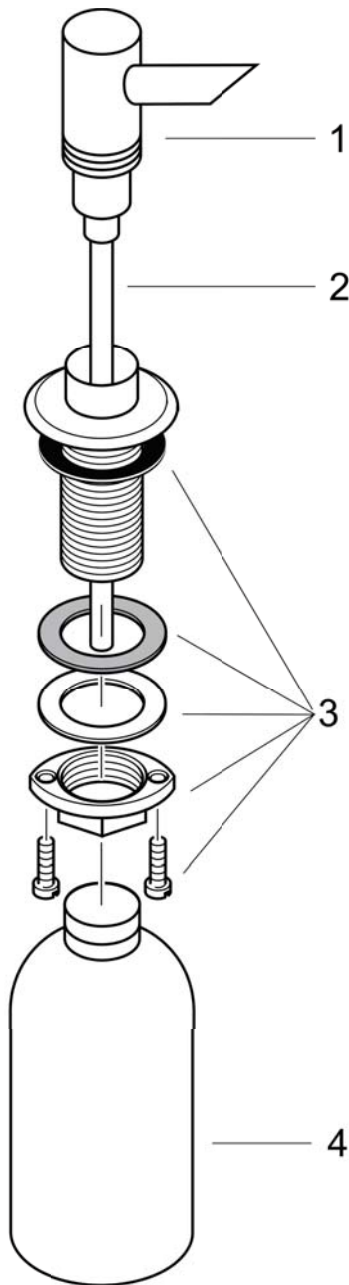

Soap Dispenser

Finishes : **chrome** Part no. : **40418000**

Description

Features

- Metal
- 10 oz capacity

Item details

Compliance

Product image

Scale drawing

Soap Dispenser
Finishes : **chrome** Part no. : **40418000**

Exploded drawing

Year of production: >05/95

Soap Dispenser

Finishes : **chrome** Part no. : **40418000**

Spare parts list

Year of production: >05/95

Pos.	Description	Part no.	Price	PU
1	pump	94182000	-	1
2	pipe	97365000	-	1
3	fixing set (Ø 32)	13961000	-	1
4	bottle for lotion dispenser	94418000	-	1