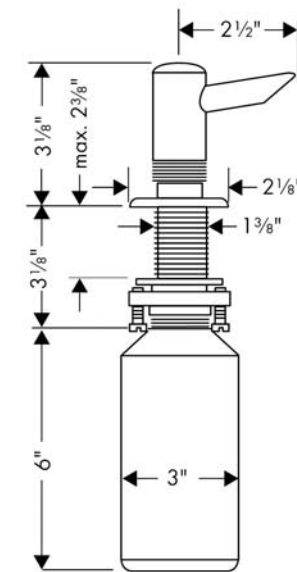

Soap Dispenser

Finishes : **chrome** Part no. : **40418000**

Description

Features

- Metal
- 10 oz capacity

Item details

Compliance

Product image

Scale drawing

Soap Dispenser
Finishes : **chrome** Part no. : **40418000**

Exploded drawing

Year of production: >05/95

Soap Dispenser

Finishes : **chrome** Part no. : **40418000**

Spare parts list

Year of production: >05/95

Pos.	Description	Part no.	Price	PU
1	pump	94182000	-	1
2	pipe	97365000	-	1
3	fixing set (Ø 32)	13961000	-	1
4	bottle for lotion dispenser	94418000	-	1