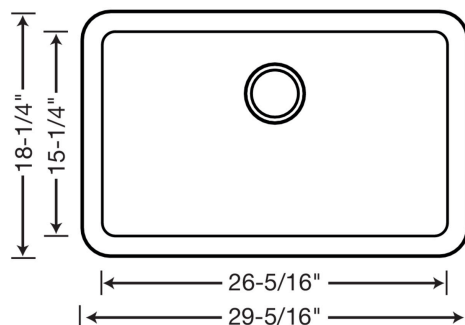

Sink Specifications

Color	SKU
Truffle	401777
Metallic Gray	401778
Cinder	401779
Biscuit	401780
Anthracite	401732
Café Brown	401733
White	401734
Concrete Gray	402321

IKON 30" Apron Single SILGRANIT

Design and Planning Tips

- Min cabinet size: 33" in
- Bowl depth: 9-1/4" in (235.0 mm)

What is included:

Installation instructions, Limited lifetime warranty, Drain NOT included, Undermount clips are not required.

Bowl Depth: 9-1/4"

Required outside cabinet: 33"

Front Apron Depth: 10"

Rim thickness: 1-1/2"

Base of sink is larger than the rim. Outside base measures 30" x 19"

Drain hole accept 3-1/2" U.S. drain fittings

51 lbs - Note: Cannot be shipped UPS

Codes/Standards: CSA B45.8-18/ IAPMO Z403-2018

Optional Accessories

3-in-1 Basket Strainer	441231
Cutting Board	235010
3-in-1 Disposal Flange	441232

Warranty

BLANCO offers a limited lifetime warranty on all sinks and faucets, as well as a one-year warranty on all custom accessories.

Code/Standards Compliance

BLANCO sinks and faucets are third-party tested and certified to standards and listed by applicable certification bodies. For more information on individual product listings, contact our office or listing organization.

View our how-to videos to learn more about installing and caring for BLANCO products:

<https://www.blanco.com/us-en/service/how-to-videos/>

Questions? Contact us today

BLANCO America, Inc.
110 Mount Holly By-Pass
Lumberton, NJ 08048

Phone & Fax
Phone: 888-668-6201
Fax: 609-668-6211

While BLANCO endeavors to provide accurate information, all dimensions are nominal, cannot be guaranteed, and are subject to change or cancellation. BLANCO assumes no responsibility for use of superseded or voided specifications.