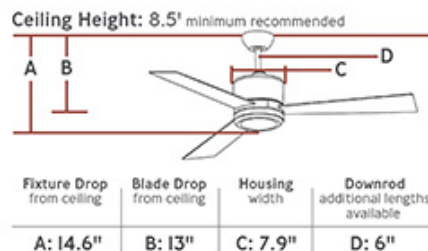

Specification Images:

Collection: Vision

Dimmable

UPC #:014817583472

Finish: Matte White (RZW)

Blade Finish: Matte White

Dimensions:

Diameter:	52"
Weight:	16.5 lbs.
Reverse Switch:	Remote Controlled
Rev. Switch Location:	Remote Transmitter
Motor Size:	153.0 X 18.0
Diameter of Housing:	7.9
Capacitor Value:	85?, 4+(5+6)μF, 350V
Lead Wire Length:	78 inches
Light Kit Included:	Yes
Remote Included:	Wall / Hand Remote
Location of Receiver:	Canopy
Remote Group(s):	

Bulbs:

1 - LED Integrated Array 20w 120v - included

Features:

- This advanced LED technology is carefully designed and selected to consist of the highest quality LED chipsets for superior performance and reliability.
- Integrated LED fixtures that meet the high efficacy LED standards set forth in Title 24 and are listed in the California Energy Commission Appliance database.

Material List:

Safety Listing:

Safety Listed for Dry Locations

Instruction Sheets:

English (3VNR52_42XXD-CUL-ENG)
French (3VNR52_42XXD-CUL-ENG)

Shade / Glass / Diffuser Details: