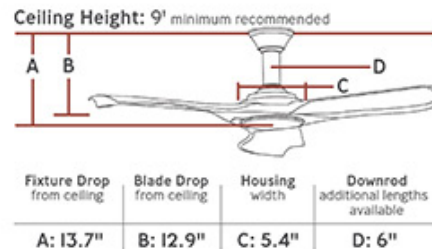

Dimensions:

Diameter: 56"
Weight: 17.03 lbs.
Reverse Switch: Remote Controlled
Rev. Switch Location: Remote Transmitter
Motor Size: 85.0 X 65.0
Diameter of Housing: 5.43
Lead Wire Length: 10 inches
Light Kit Included: Yes
Remote Included: Hand Remote
Location of Receiver: Canopy
Remote Group(s): ESSWC-7

Mounting Options:

Mounting Type	Included	Item	Downrod Length	Downrod Diameter	Overall Height	Blade to Ceiling	Min. Ceiling Height	Canopy Style	Canopy Diameter
Downrod (Included)	yes		6.0		13.7	12.9	8.08	Stem (Down Rod)	6.4
Downrod (Optional)	no	DRM12-BK	12.0	0.5	19.7	18.9	8.58	Stem (Down Rod)	6.4