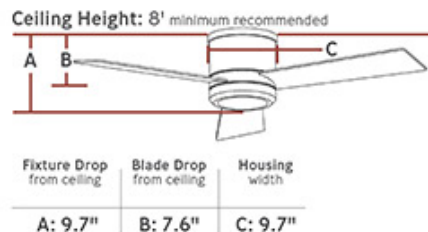

3CLMR56RZWD-V1: 56" Clarity Max - Matte White

Specification Images:

Collection: Clarity Max

UPC #:014817583090

Finish: Matte White (RZW)

Blade Finish: Matte White

Blade Finish 2: Undefined

Dimensions:

Diameter:	56"
Weight:	18.0 lbs.
Reverse Switch:	Manual
Rev. Switch Location:	Top of Housing
Motor Size:	172.0 X 20.0
Diameter of Housing:	9.7
Capacitor Value:	4.5uF
Lead Wire Length:	78 inches
Light Kit Included:	Yes
Remote Included:	Wall Remote
Location of Receiver:	Top of Fan
Remote Group(s):	NEO

Blade Group	Diameter	Included	RPM Hi	CFM Hi	Watts Hi	Amps Hi	RPM Med	CFM Med	Watts Med	Amps Med	RPM Low	CFM Low	Watts Low	Amps Low
	56	Yes		4381.55	64.07									

Mounting Options:

Mounting Type	Included	Item	Downrod Length	Downrod Diameter	Overall Height	Blade to Ceiling	Min. Ceiling Height	Canopy Style	Canopy Diameter
Flush (Included)	yes				9.7	7.6	7.63	Hugger	9.7