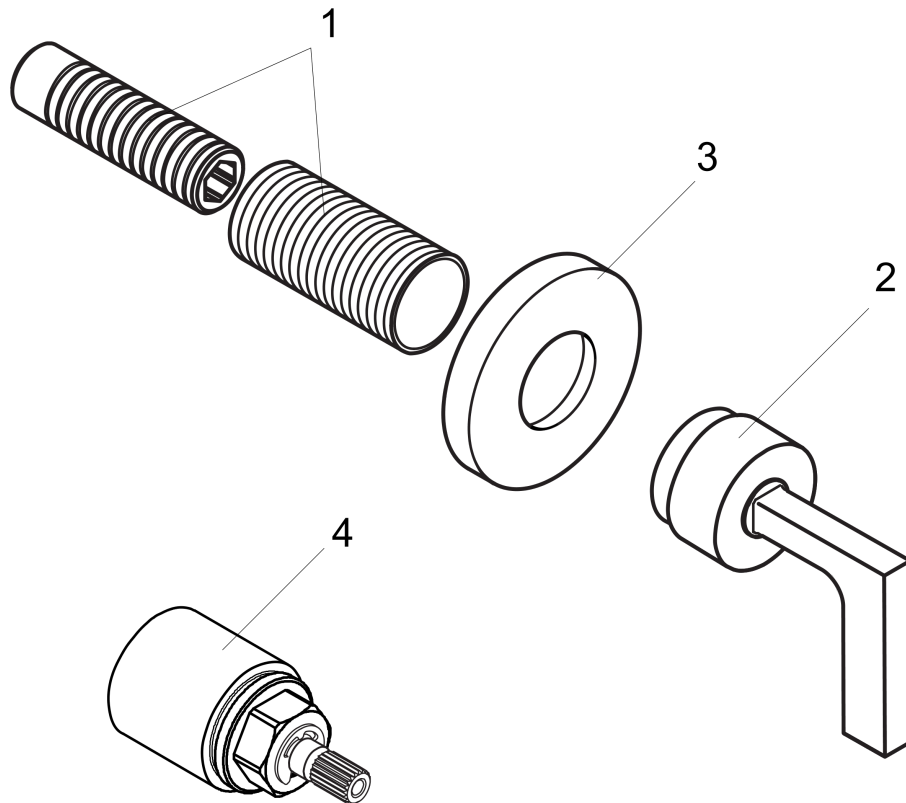

AXOR Citterio
AXOR Citterio Volume Control Trim with Lever Handle
Finishes : **chrome** Part no. : **39961001**

Description

Item details

List Price

Compliance

Product image

Scale drawing

AXOR Citterio
AXOR Citterio Volume Control Trim with Lever Handle
Finishes : **chrome** Part no. : **39961001**

Exploded drawing

Year of production: >06/09

AXOR Citterio
AXOR Citterio Volume Control Trim with Lever Handle
 Finishes : **chrome** Part no. : **39961001**

Spare parts list

Year of production: >06/09

Pos.	Description	Part no.	Price	PU
1	fixing set	96392000	-	1
2	handle	39296000	-	1
3	escutcheon Ø 66 mm	94353000	-	1
4	extension 25 mm	96370000	-	1
a	base body	15974181	-	1
b	base body	15977181	-	1