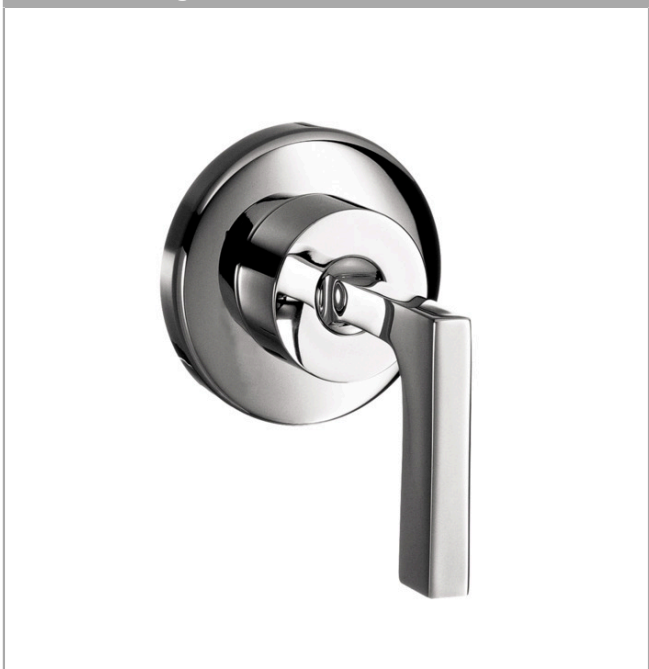

AXOR Citterio
AXOR Citterio Volume Control Trim with Lever Handle
Finishes : **chrome** Part no. : **39961001**

Description

Item details

List Price

Compliance

Product image

Scale drawing

AXOR Citterio
AXOR Citterio Volume Control Trim with Lever Handle
Finishes : **chrome** Part no. : **39961001**

Exploded drawing

Year of production: >06/09

AXOR Citterio
AXOR Citterio Volume Control Trim with Lever Handle
 Finishes : **chrome** Part no. : **39961001**

Spare parts list

Year of production: >06/09

Pos.	Description	Part no.	Price	PU
1	fixing set	96392000	-	1
2	handle	39296000	-	1
3	escutcheon Ø 66 mm	94353000	-	1
4	extension 25 mm	96370000	-	1
a	base body	15974181	-	1
b	base body	15977181	-	1