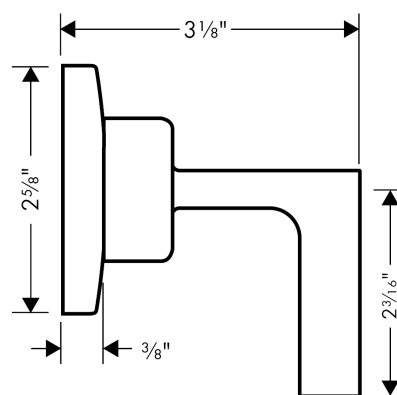

AXOR Citterio
AXOR Citterio Volume Control Trim with Lever Handle
Finishes : **chrome** Part no. : **39961001**

Description

Item details

List Price

Compliance

Product image

Scale drawing

AXOR Citterio
AXOR Citterio Volume Control Trim with Lever Handle
Finishes : **chrome** Part no. : **39961001**

Exploded drawing

Year of production: >06/09

AXOR Citterio
AXOR Citterio Volume Control Trim with Lever Handle
 Finishes : **chrome** Part no. : **39961001**

Spare parts list

Year of production: >06/09

Pos.	Description	Part no.	Price	PU
1	fixing set	96392000	-	1
2	handle	39296000	-	1
3	escutcheon Ø 66 mm	94353000	-	1
4	extension 25 mm	96370000	-	1
a	base body	15974181	-	1
b	base body	15977181	-	1