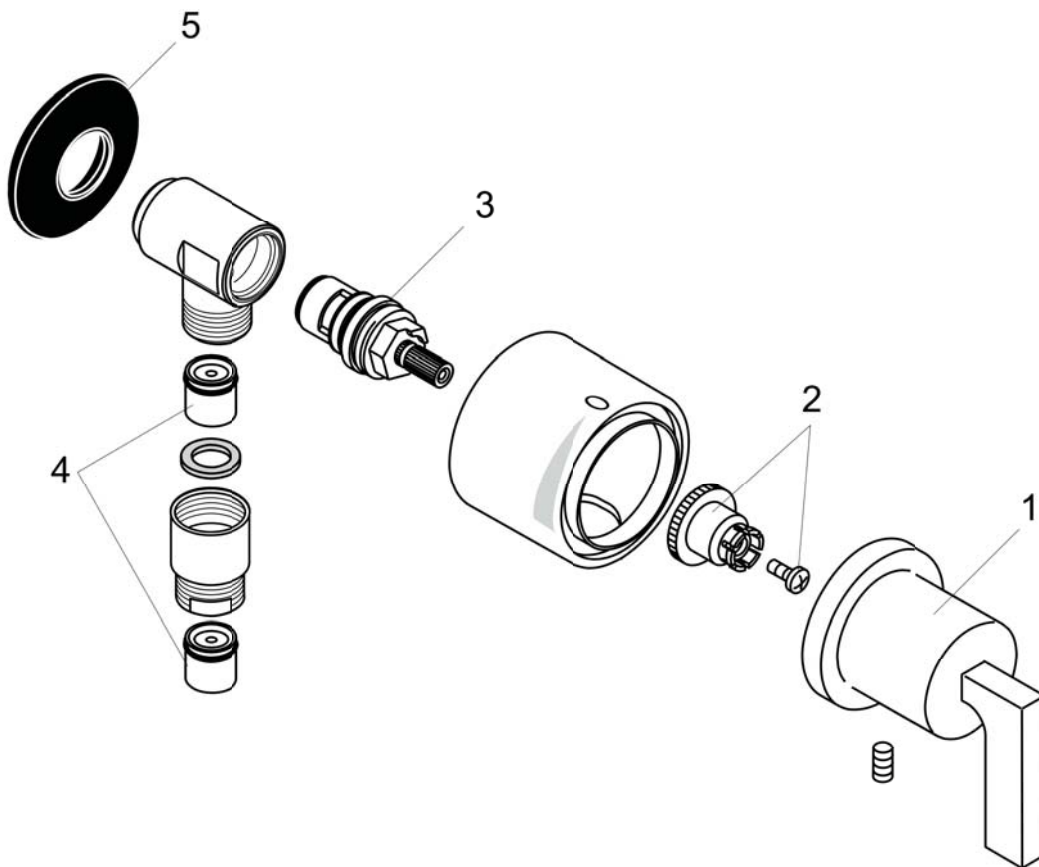

## Scale drawing

**AXOR Citterio**  
**AXOR Citterio Fix Fit Wall Outlet with Lever Handle**  
Finishes : brushed nickel    Part no. : 39882821

## Exploded drawing

Year of production: >04/07

**AXOR Citterio**  
**AXOR Citterio Fix Fit Wall Outlet with Lever Handle**  
 Finishes : **brushed nickel**    Part no. : **39882821**

## Spare parts list

Year of production: >04/07

Pos.	Description	Part no.	Price	PU
1	handle	39993821	-	1
2	handle fixing set	94184000	-	1
3	shut off unit right closing	96350000	-	1
4	set of non return valves DW 15	94074000	-	1
5	support element	98557000	-	1