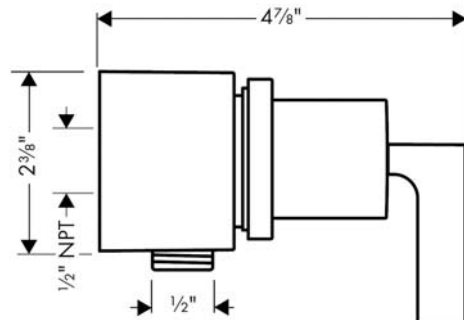

AXOR Citterio
AXOR Citterio Fix Fit Wall Outlet with Lever Handle
Finishes : **chrome** Part no. : **39882001**

Description

Item details

Compliance

Product image

Scale drawing

AXOR Citterio
AXOR Citterio Fix Fit Wall Outlet with Lever Handle
Finishes : **chrome** Part no. : **39882001**

Exploded drawing

Year of production: >11/03

AXOR Citterio
AXOR Citterio Fix Fit Wall Outlet with Lever Handle
 Finishes : **chrome** Part no. : **39882001**

Spare parts list

Year of production: >11/03

Pos.	Description	Part no.	Price	PU
1	handle	39993001	-	1
2	handle fixing set	94184000	-	1
3	shut off unit right closing	96350000	-	1
4	set of non return valves DW 15	94074000	-	1
5	support element	98557000	-	1
a	sleeve	96497000	-	1