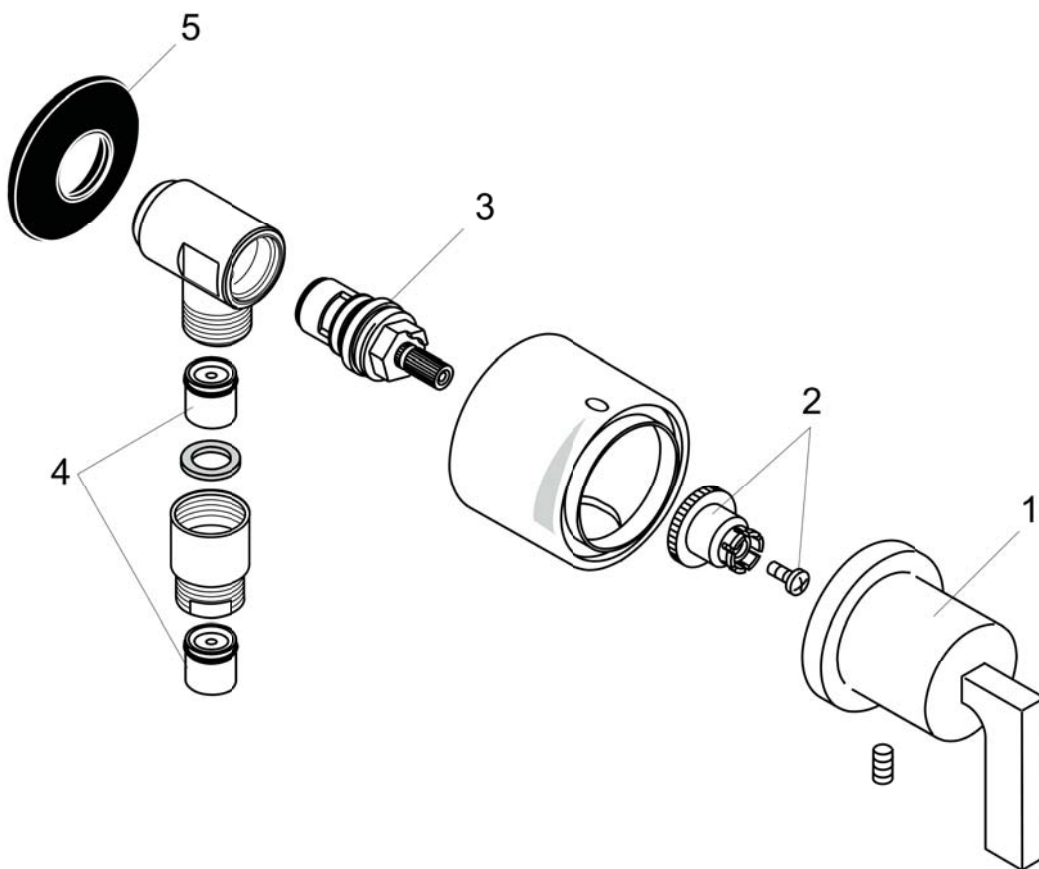

AXOR Citterio
AXOR Citterio Fix Fit Wall Outlet with Lever Handle
Finishes : **chrome** Part no. : **39882001**

Description

Item details

Compliance

Product image

Scale drawing

AXOR Citterio
AXOR Citterio Fix Fit Wall Outlet with Lever Handle
Finishes : **chrome** Part no. : **39882001**

Exploded drawing

Year of production: >11/03

AXOR Citterio
AXOR Citterio Fix Fit Wall Outlet with Lever Handle
 Finishes : **chrome** Part no. : **39882001**

Spare parts list

Year of production: >11/03

Pos.	Description	Part no.	Price	PU
1	handle	39993001	-	1
2	handle fixing set	94184000	-	1
3	shut off unit right closing	96350000	-	1
4	set of non return valves DW 15	94074000	-	1
5	support element	98557000	-	1
a	sleeve	96497000	-	1