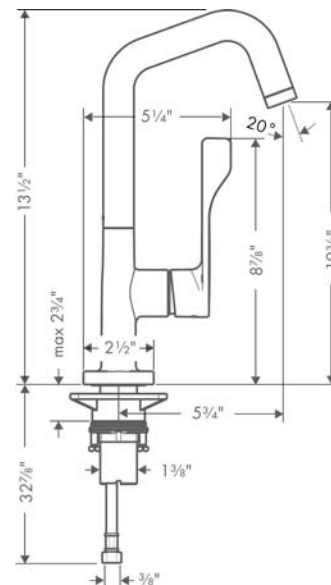

AXOR Citterio
AXOR Citterio Bar Faucet, 1.5 GPM
 Finishes : **steel optic** Part no. : **39851801**

Description

Features

- Swivel range 150°
- Aerated spray
- Number of sprays: 1 spray mode
- Single-hole installation
- Flow: 1.5 GPM (5.7 L/Min)
- Ceramic cartridge
- 3/8" hoses

Item details

Technology

Compliance

Product image

Scale drawing

AXOR Citterio
AXOR Citterio Bar Faucet, 1.5 GPM
Finishes : steel optic Part no. : 39851801

Exploded drawing

Year of production: >04/10

AXOR Citterio
AXOR Citterio Bar Faucet, 1.5 GPM
 Finishes : **steel optic** Part no. : **39851801**

Spare parts list

Year of production: >04/10

Pos.	Description	Part no.	Price	PU
1	handle	39891800	-	1
2	screw cover	96338000	-	1
3	flange	98603800	-	1
4	nut	96461000	-	1
5	cartridge, assy	92730000	-	1
6	aerator M24x1 (5 l/min)	95379000	-	1
7	fixing set (Ø 34)	95049000	-	1
8	connection hose 35½" M8x0,75 3/8"	96316001	-	1
9	sealing set	92646000	-	1