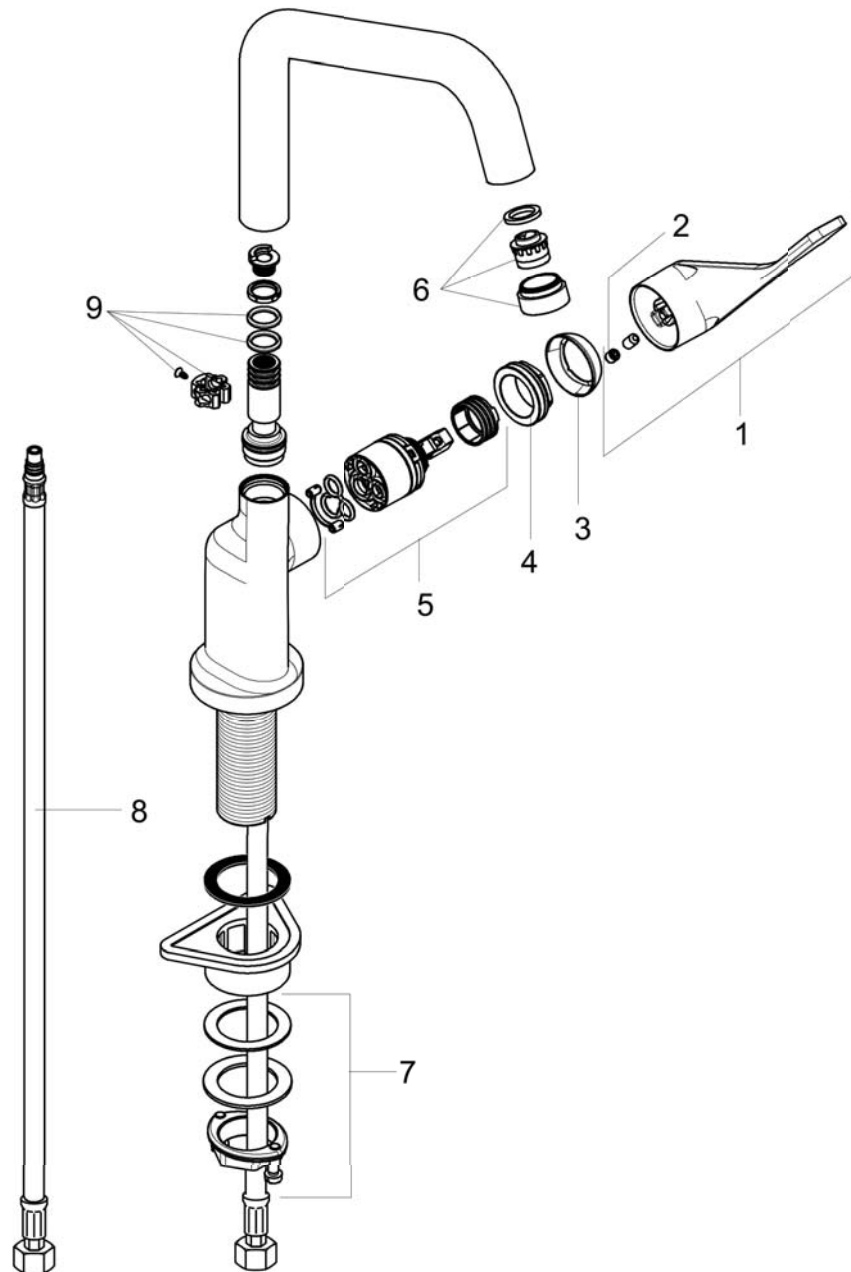

AXOR Citterio
AXOR Citterio Bar Faucet, 1.5 GPM
 Finishes : **steel optic** Part no. : **39851801**

Description

Features

- Swivel range 150°
- Aerated spray
- Number of sprays: 1 spray mode
- Single-hole installation
- Flow: 1.5 GPM (5.7 L/Min)
- Ceramic cartridge
- 3/8" hoses

Item details

Technology

Compliance

Product image

Scale drawing

AXOR Citterio
AXOR Citterio Bar Faucet, 1.5 GPM
Finishes : steel optic Part no. : 39851801

Exploded drawing

Year of production: >04/10

AXOR Citterio
AXOR Citterio Bar Faucet, 1.5 GPM
 Finishes : **steel optic** Part no. : **39851801**

Spare parts list

Year of production: >04/10

Pos.	Description	Part no.	Price	PU
1	handle	39891800	-	1
2	screw cover	96338000	-	1
3	flange	98603800	-	1
4	nut	96461000	-	1
5	cartridge, assy	92730000	-	1
6	aerator M24x1 (5 l/min)	95379000	-	1
7	fixing set (Ø 34)	95049000	-	1
8	connection hose 35½" M8x0,75 3/8"	96316001	-	1
9	sealing set	92646000	-	1