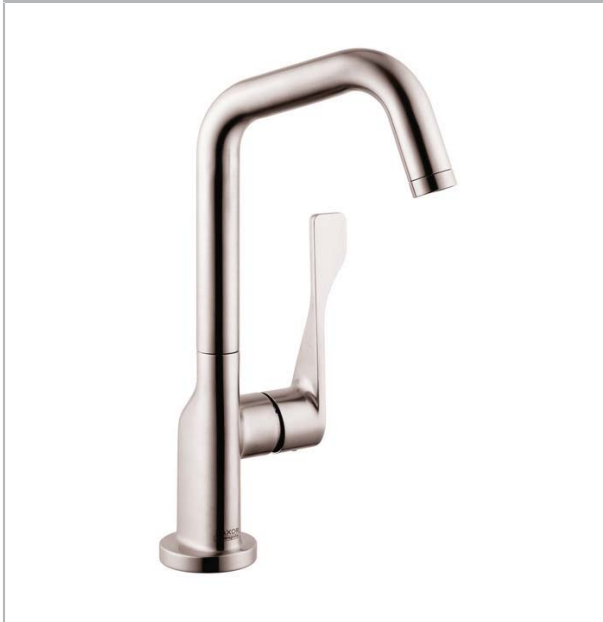

AXOR Citterio
AXOR Citterio Bar Faucet, 1.5 GPM
 Finishes : **steel optic** Part no. : **39851801**

Description

Features

- Swivel range 150°
- Aerated spray
- Number of sprays: 1 spray mode
- Single-hole installation
- Flow: 1.5 GPM (5.7 L/Min)
- Ceramic cartridge
- 3/8" hoses

Item details

Technology

Compliance

Product image

Scale drawing

AXOR Citterio
AXOR Citterio Bar Faucet, 1.5 GPM
Finishes : steel optic Part no. : 39851801

Exploded drawing

Year of production: >04/10

AXOR Citterio
AXOR Citterio Bar Faucet, 1.5 GPM
 Finishes : **steel optic** Part no. : **39851801**

Spare parts list

Year of production: >04/10

Pos.	Description	Part no.	Price	PU
1	handle	39891800	-	1
2	screw cover	96338000	-	1
3	flange	98603800	-	1
4	nut	96461000	-	1
5	cartridge, assy	92730000	-	1
6	aerator M24x1 (5 l/min)	95379000	-	1
7	fixing set (Ø 34)	95049000	-	1
8	connection hose 35½" M8x0,75 3/8"	96316001	-	1
9	sealing set	92646000	-	1