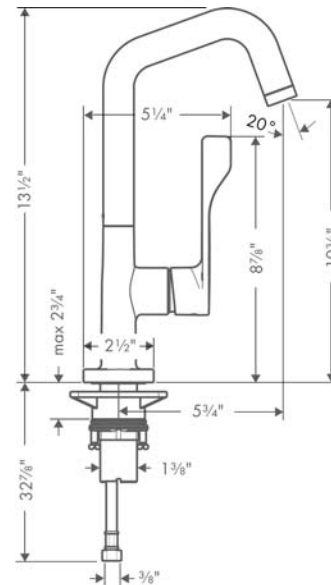

AXOR Citterio
AXOR Citterio Bar Faucet, 1.5 GPM
 Finishes : **chrome** Part no. : **39851001**

Description

Features

- Swivel range 150°
- Aerated spray
- Number of sprays: 1 spray mode
- Single-hole installation
- Flow: 1.5 GPM (5.7 L/Min)
- Ceramic cartridge
- 3/8" hoses

Item details

Technology

Compliance

Product image

Scale drawing

AXOR Citterio
AXOR Citterio Bar Faucet, 1.5 GPM
Finishes : **chrome** Part no. : **39851001**

Exploded drawing

Year of production: >04/10

AXOR Citterio
AXOR Citterio Bar Faucet, 1.5 GPM
 Finishes : **chrome** Part no. : **39851001**

Spare parts list

Year of production: >04/10

Pos.	Description	Part no.	Price	PU
1	handle	39891000	-	1
2	screw cover	96338000	-	1
3	flange	98603000	-	1
4	nut	96461000	-	1
5	cartridge, assy	92730000	-	1
6	aerator M24x1 (5 l/min)	95379000	-	1
7	fixing set (Ø 34)	95049000	-	1
8	connection hose 35½" M8x0,75 3/8"	96316001	-	1
9	sealing set	92646000	-	1