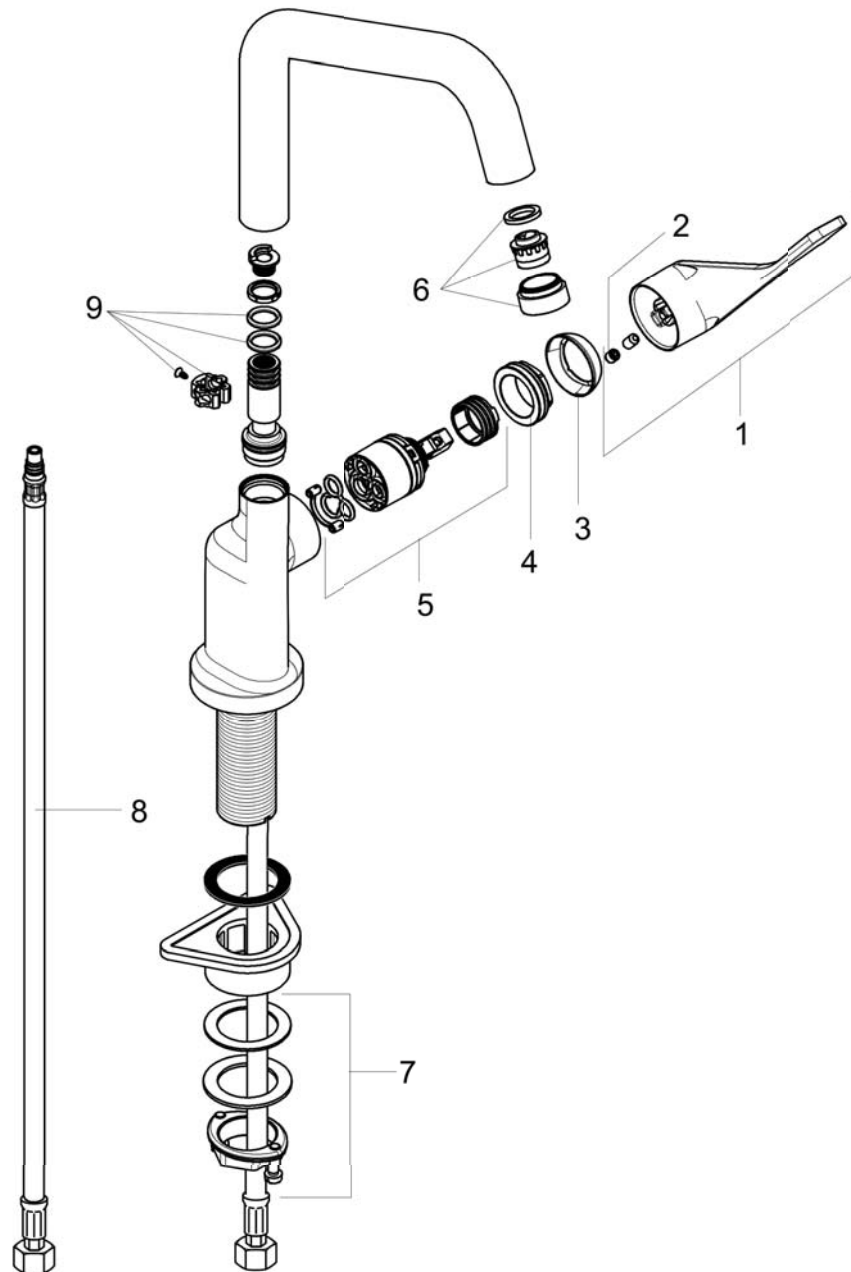

AXOR Citterio
AXOR Citterio Bar Faucet, 1.5 GPM
 Finishes : **chrome** Part no. : **39851001**

Description

Features

- Swivel range 150°
- Aerated spray
- Number of sprays: 1 spray mode
- Single-hole installation
- Flow: 1.5 GPM (5.7 L/Min)
- Ceramic cartridge
- 3/8" hoses

Item details

Technology

Compliance

Product image

Scale drawing

AXOR Citterio
AXOR Citterio Bar Faucet, 1.5 GPM
Finishes : **chrome** Part no. : **39851001**

Exploded drawing

Year of production: >04/10

AXOR Citterio
AXOR Citterio Bar Faucet, 1.5 GPM
 Finishes : **chrome** Part no. : **39851001**

Spare parts list

Year of production: >04/10

Pos.	Description	Part no.	Price	PU
1	handle	39891000	-	1
2	screw cover	96338000	-	1
3	flange	98603000	-	1
4	nut	96461000	-	1
5	cartridge, assy	92730000	-	1
6	aerator M24x1 (5 l/min)	95379000	-	1
7	fixing set (Ø 34)	95049000	-	1
8	connection hose 35½" M8x0,75 3/8"	96316001	-	1
9	sealing set	92646000	-	1