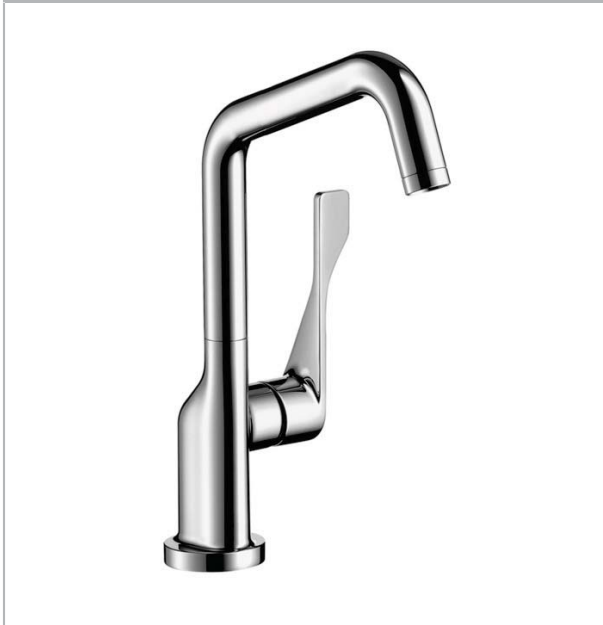

AXOR Citterio
AXOR Citterio Bar Faucet, 1.5 GPM
 Finishes : **chrome** Part no. : **39851001**

Description

Features

- Swivel range 150°
- Aerated spray
- Number of sprays: 1 spray mode
- Single-hole installation
- Flow: 1.5 GPM (5.7 L/Min)
- Ceramic cartridge
- 3/8" hoses

Item details

Technology

Compliance

Product image

Scale drawing

AXOR Citterio
AXOR Citterio Bar Faucet, 1.5 GPM
Finishes : **chrome** Part no. : **39851001**

Exploded drawing

Year of production: >04/10

AXOR Citterio
AXOR Citterio Bar Faucet, 1.5 GPM
 Finishes : **chrome** Part no. : **39851001**

Spare parts list

Year of production: >04/10

Pos.	Description	Part no.	Price	PU
1	handle	39891000	-	1
2	screw cover	96338000	-	1
3	flange	98603000	-	1
4	nut	96461000	-	1
5	cartridge, assy	92730000	-	1
6	aerator M24x1 (5 l/min)	95379000	-	1
7	fixing set (Ø 34)	95049000	-	1
8	connection hose 35½" M8x0,75 3/8"	96316001	-	1
9	sealing set	92646000	-	1