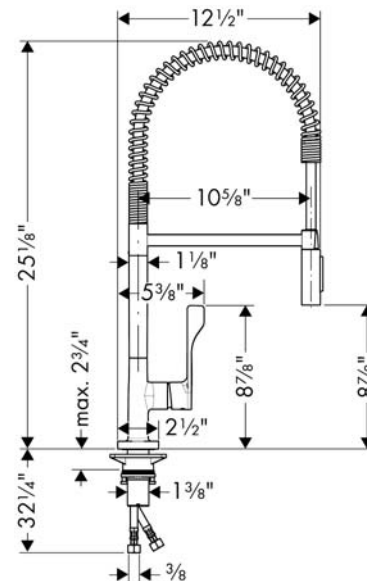

AXOR Citterio
Semi-Pro Kitchen Faucet 2-Spray, 1.75 GPM
 Finishes : **chrome** Part no. : **39840001**

Description

Features

- Swivel range 360°
- Laminar and needle spray
- Number of sprays: 2 spray modes
- Toggle spray diverter
- Single-hole installation
- Flow: 1.75 GPM (6.6 L/Min)
- Ceramic cartridge
- 3/8" hoses
- Integrated double backflow prevention

Item details

Technology

Compliance

Product image

Scale drawing

AXOR Citterio
Semi-Pro Kitchen Faucet 2-Spray, 1.75 GPM
Finishes : **chrome** Part no. : **39840001**

Exploded drawing

Year of production: >11/15

AXOR Citterio
Semi-Pro Kitchen Faucet 2-Spray, 1.75 GPM
 Finishes : **chrome** Part no. : **39840001**

Spare parts list

Year of production: >11/15

Pos.	Description	Part no.	Price	PU
1	shower hose	97475000	-	1
2	filter	97735000	-	1
3	handspray	95908000	-	1
4	non return valve	93218000	-	1
5	set of non return valves DW 15	97350000	-	1
6	aerator laminar M22x1 (15 l/min)	95909000	-	1
7	handle	39891000	-	1
8	hollow set screw M6x10 DIN 916	96029000	-	1
9	screw cover	96338000	-	1
10	flange	98603000	-	1
11	nut	96461000	-	1
12	cartridge, assy	92730000	-	1
13	seal	95008000	-	1
14	support	97523000	-	1
15	fixing set (Ø 34)	95049000	-	1
16	connection hose 35½" M8x0,75 3/8"	96316001	-	1
17	sealing washer	97825000	-	1
18	screw	97662000	-	1