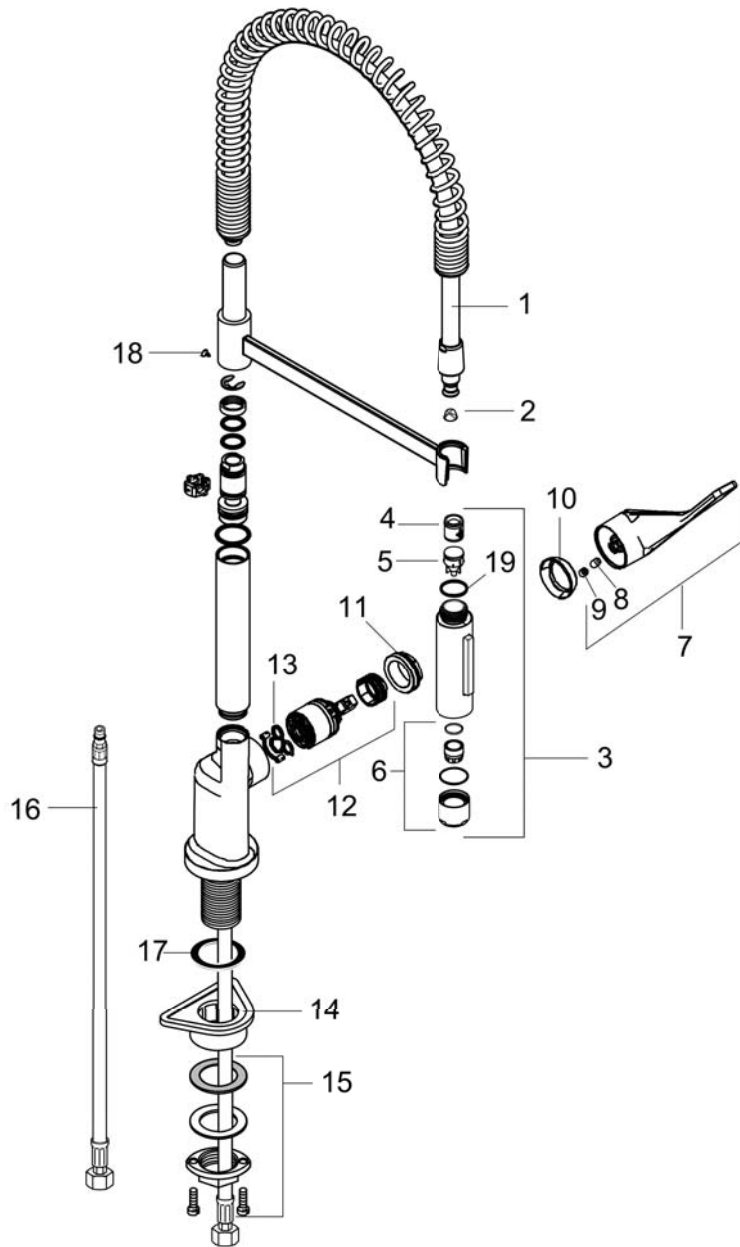

AXOR Citterio
Semi-Pro Kitchen Faucet 2-Spray, 1.75 GPM
 Finishes : **chrome** Part no. : **39840001**

Description

Features

- Swivel range 360°
- Laminar and needle spray
- Number of sprays: 2 spray modes
- Toggle spray diverter
- Single-hole installation
- Flow: 1.75 GPM (6.6 L/Min)
- Ceramic cartridge
- 3/8" hoses
- Integrated double backflow prevention

Item details

Technology

Compliance

Product image

Scale drawing

AXOR Citterio
Semi-Pro Kitchen Faucet 2-Spray, 1.75 GPM
Finishes : **chrome** Part no. : **39840001**

Exploded drawing

Year of production: >11/15

AXOR Citterio
Semi-Pro Kitchen Faucet 2-Spray, 1.75 GPM
 Finishes : **chrome** Part no. : **39840001**

Spare parts list

Year of production: >11/15

Pos.	Description	Part no.	Price	PU
1	shower hose	97475000	-	1
2	filter	97735000	-	1
3	handspray	95908000	-	1
4	non return valve	93218000	-	1
5	set of non return valves DW 15	97350000	-	1
6	aerator laminar M22x1 (15 l/min)	95909000	-	1
7	handle	39891000	-	1
8	hollow set screw M6x10 DIN 916	96029000	-	1
9	screw cover	96338000	-	1
10	flange	98603000	-	1
11	nut	96461000	-	1
12	cartridge, assy	92730000	-	1
13	seal	95008000	-	1
14	support	97523000	-	1
15	fixing set (Ø 34)	95049000	-	1
16	connection hose 35½" M8x0,75 3/8"	96316001	-	1
17	sealing washer	97825000	-	1
18	screw	97662000	-	1