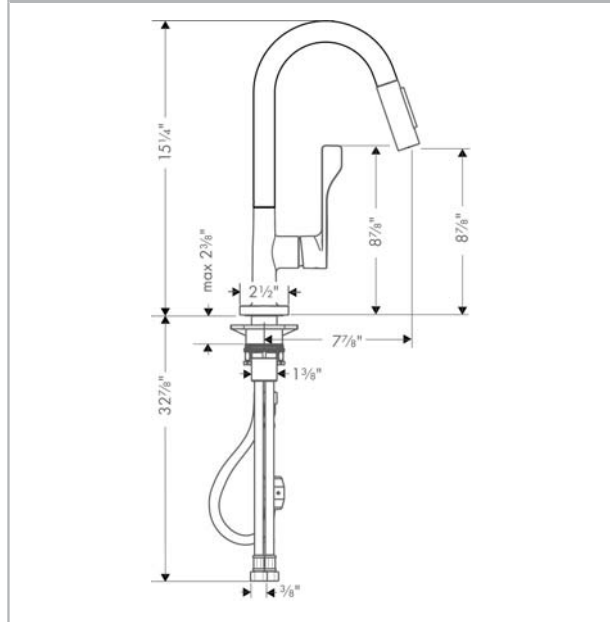

Scale drawing