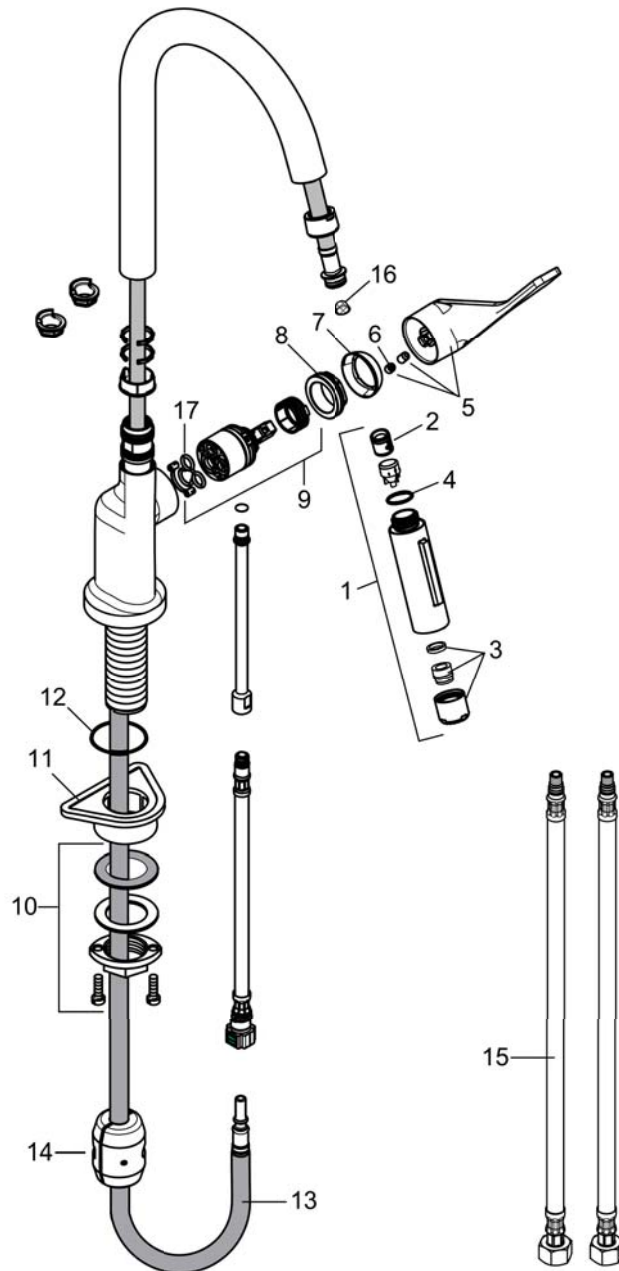

## Product image

## Scale drawing

**AXOR Citterio**  
**Prep Kitchen Faucet 2-Spray Pull-Down, 1.75 GPM**  
Finishes : steel optic    Part no. : 39836801

## Exploded drawing

Year of production: >07/16

**AXOR Citterio**  
**Prep Kitchen Faucet 2-Spray Pull-Down, 1.75 GPM**  
 Finishes : **steel optic** Part no. : **39836801**

## Spare parts list

Year of production: >07/16

Pos.	Description	Part no.	Price	PU
1	handspray	95908800	-	1
2	non return valve	93218000	-	1
3	aerator laminar M22x1 (15 l/min)	95909000	-	1
4	O-ring 18x1,5	98231000	-	1
5	handle	39891800	-	1
6	screw cover	96762000	-	1
7	flange	98603800	-	1
8	nut	97209000	-	1
9	cartridge, assy	92730000	-	1
10	fixing set (Ø 34)	95049000	-	1
11	support	97523000	-	1
12	O-ring 40x3	92634000	-	1
13	hose 1,50 m	88624000	-	1
14	weight	92500000	-	1
15	connection hose 35½" M8x0,75 3/8"	96316001	-	1
16	filter	97735000	-	1
17	seal	95008000	-	1
a	set of non return valves DW 15	97350000	-	1