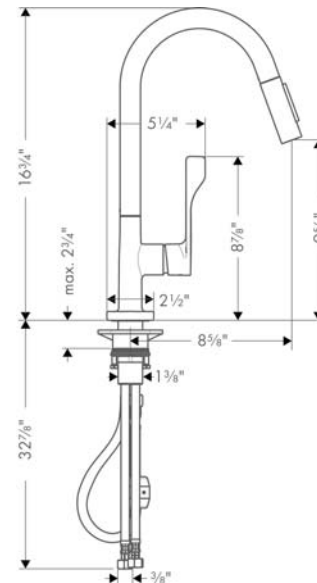

AXOR Citterio
HighArc Kitchen Faucet 2-Spray Pull-Down, 1.75 GPM
 Finishes : **chrome** Part no. : **39835001**

Description

Features

- Swivel range 360°
- Laminar and needle spray
- Number of sprays: 2 spray modes
- Toggle spray diverter
- MagFit magnetic sprayhead docking
- Single-hole installation
- Flow: 1.75 GPM (6.6 L/Min)
- Ceramic cartridge
- 3/8" hoses
- Integrated double backflow prevention

Item details

Technology

Compliance

Product image

Scale drawing

AXOR Citterio
HighArc Kitchen Faucet 2-Spray Pull-Down, 1.75 GPM
Finishes : **chrome** Part no. : **39835001**

Exploded drawing

Year of production: >11/15

AXOR Citterio
HighArc Kitchen Faucet 2-Spray Pull-Down, 1.75 GPM
 Finishes : **chrome** Part no. : **39835001**

Spare parts list

Year of production: >11/15

Pos.	Description	Part no.	Price	PU
1	handspray	95908000	-	1
2	non return valve	93218000	-	1
3	aerator laminar M22x1 (15 l/min)	95909000	-	1
4	O-ring 18x1,5	98231000	-	1
5	handle	39891000	-	1
6	screw cover	96762000	-	1
7	flange	98603000	-	1
8	nut	97209000	-	1
9	cartridge, assy	92730000	-	1
10	fixing set (Ø 34)	95049000	-	1
11	support	97523000	-	1
12	O-ring 40x3	92634000	-	1
13	hose 1,50 m	88624000	-	1
14	weight	92500000	-	1
15	connection hose 35½" M8x0,75 3/8"	96316001	-	1
16	filter	97735000	-	1
17	seal	95008000	-	1
a	non return valve	96737000	-	1
b	set of non return valves DW 15	97350000	-	1
c	set of lever collars	98365000	-	1
d	Grease	90920000	-	1