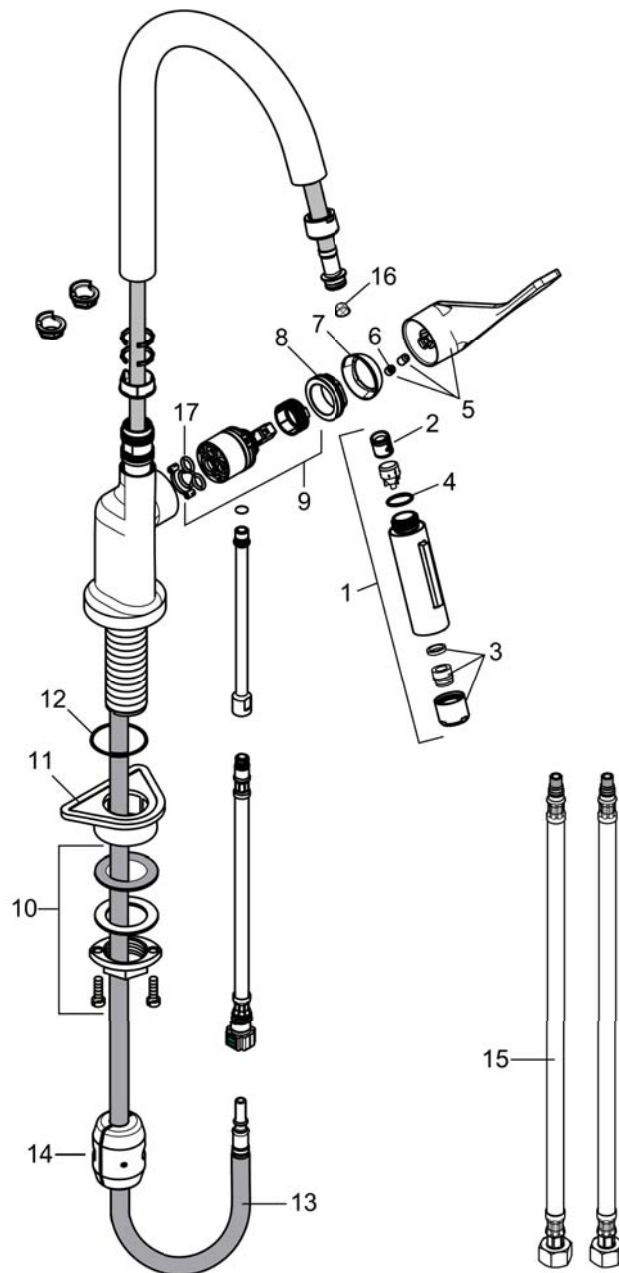

AXOR Citterio
HighArc Kitchen Faucet 2-Spray Pull-Down, 1.75 GPM
 Finishes : **chrome** Part no. : **39835001**

Description

Features

- Swivel range 360°
- Laminar and needle spray
- Number of sprays: 2 spray modes
- Toggle spray diverter
- MagFit magnetic sprayhead docking
- Single-hole installation
- Flow: 1.75 GPM (6.6 L/Min)
- Ceramic cartridge
- 3/8" hoses
- Integrated double backflow prevention

Item details

Technology

Compliance

Product image

Scale drawing

AXOR Citterio
HighArc Kitchen Faucet 2-Spray Pull-Down, 1.75 GPM
Finishes : **chrome** Part no. : **39835001**

Exploded drawing

Year of production: >11/15

AXOR Citterio
HighArc Kitchen Faucet 2-Spray Pull-Down, 1.75 GPM
 Finishes : **chrome** Part no. : **39835001**

Spare parts list

Year of production: >11/15

Pos.	Description	Part no.	Price	PU
1	handspray	95908000	-	1
2	non return valve	93218000	-	1
3	aerator laminar M22x1 (15 l/min)	95909000	-	1
4	O-ring 18x1,5	98231000	-	1
5	handle	39891000	-	1
6	screw cover	96762000	-	1
7	flange	98603000	-	1
8	nut	97209000	-	1
9	cartridge, assy	92730000	-	1
10	fixing set (Ø 34)	95049000	-	1
11	support	97523000	-	1
12	O-ring 40x3	92634000	-	1
13	hose 1,50 m	88624000	-	1
14	weight	92500000	-	1
15	connection hose 35½" M8x0,75 3/8"	96316001	-	1
16	filter	97735000	-	1
17	seal	95008000	-	1
a	non return valve	96737000	-	1
b	set of non return valves DW 15	97350000	-	1
c	set of lever collars	98365000	-	1
d	Grease	90920000	-	1