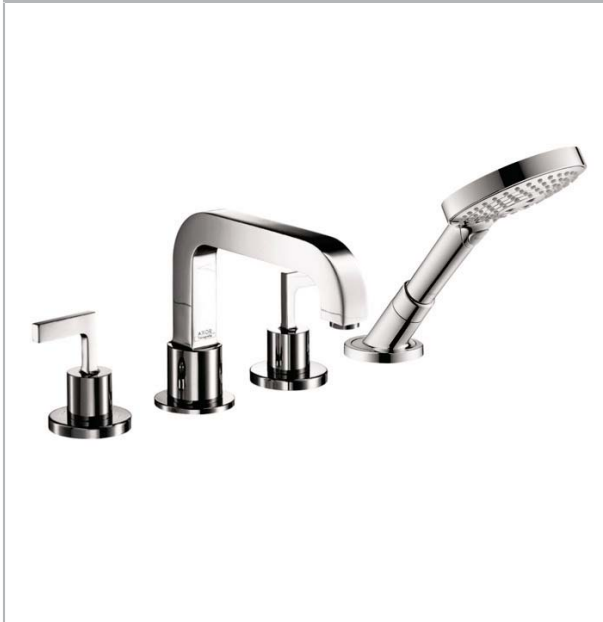

AXOR Citterio

AXOR Citterio 4-Hole Roman Tub Set Trim with Lever Handles with 1.75 GPM Handshower

Finishes : chrome Part no. : 39462001

Description

Features

- consists of: 4-Hole rim mounted bath mixer, Handshower, Handshower holder, Shower hose
- 90° ceramic valves
- Integrated double backflow prevention

Item details

Technology

Compliance

Product image

Scale drawing