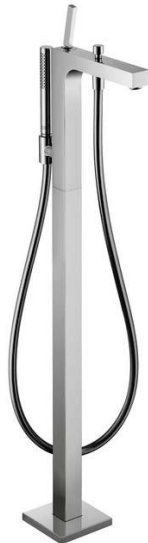

AXOR Citterio
AXOR Citterio Freestanding Tub Filler Trim with 1.75 GPM Handshower
 Finishes : **chrome** Part no. : **39460001**

Description

Features

- consists of: Freestanding tub filler trim, Baton handshower, Handshower hose
- Joystick ceramic cartridge
- Integrated double backflow prevention

Item details

Technology

Compliance

Product image

Scale drawing