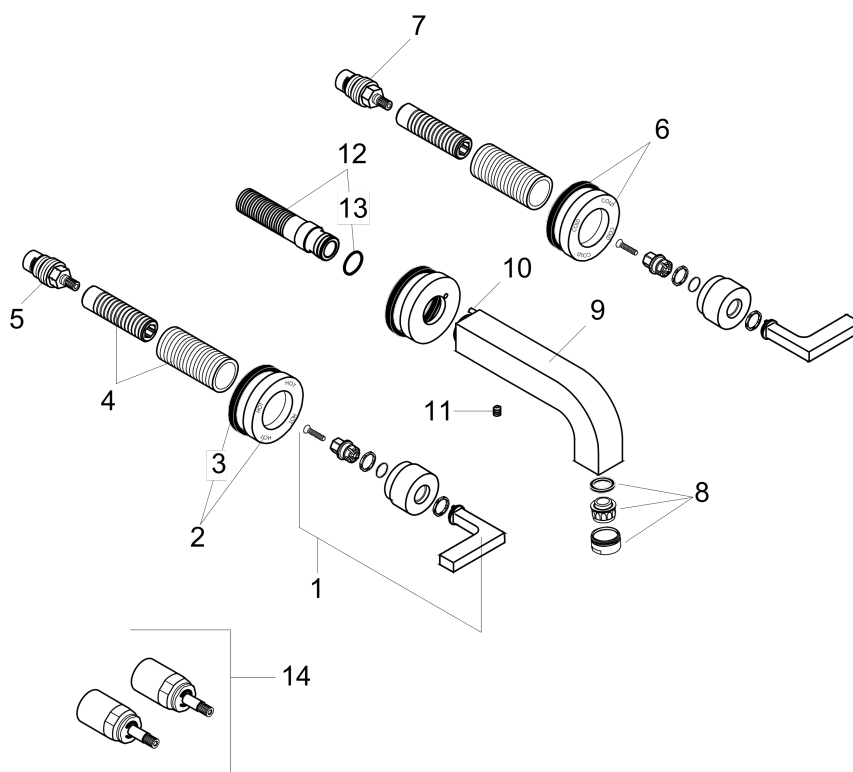

### Scale drawing

## AXOR Citterio

Wall-Mounted Widespread Faucet Trim with Lever Handles, 1.2 GPM

Finishes : **chrome** Part no. : **39147001**

### Spare parts list

Year of production: >07/16

Pos.	Description	Part no.	Price	PU
1	handle	39296000	-	1
3	escutcheon hot water	96755000	-	1
2	seal	97530000	-	1
4	fixing set	96392000	-	1
5	shut off unit left closing	96351000	-	1
6	escutcheon cold water	96754000	-	1
7	shut off unit right closing	96350000	-	1
8	aerator M24x1 (4,5 l/min)	92877000	-	1
9	spout 220 mm	97239000	-	1
10	hollow set screw M6x6	97660000	-	1
11	hollow set screw M4x16	97663000	-	1
12	connecting thread G½	97228000	-	1
13	O-ring 16x2,5	98134000	-	1
14	extension 25 mm	96259000	-	1
a	base body	10303181	-	1