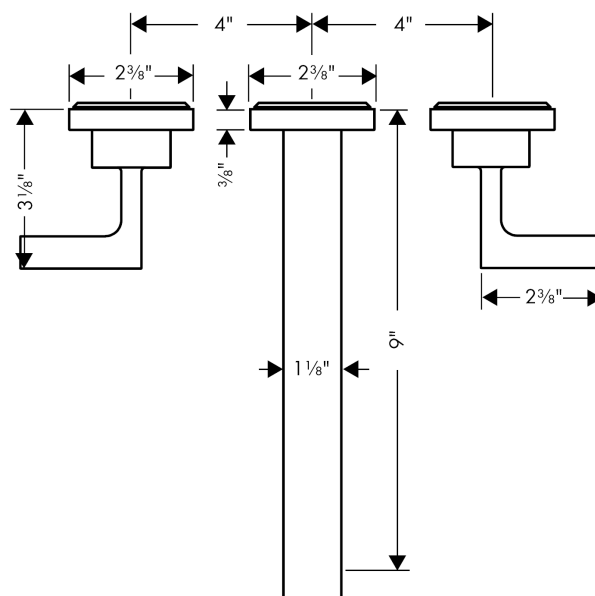

Scale drawing