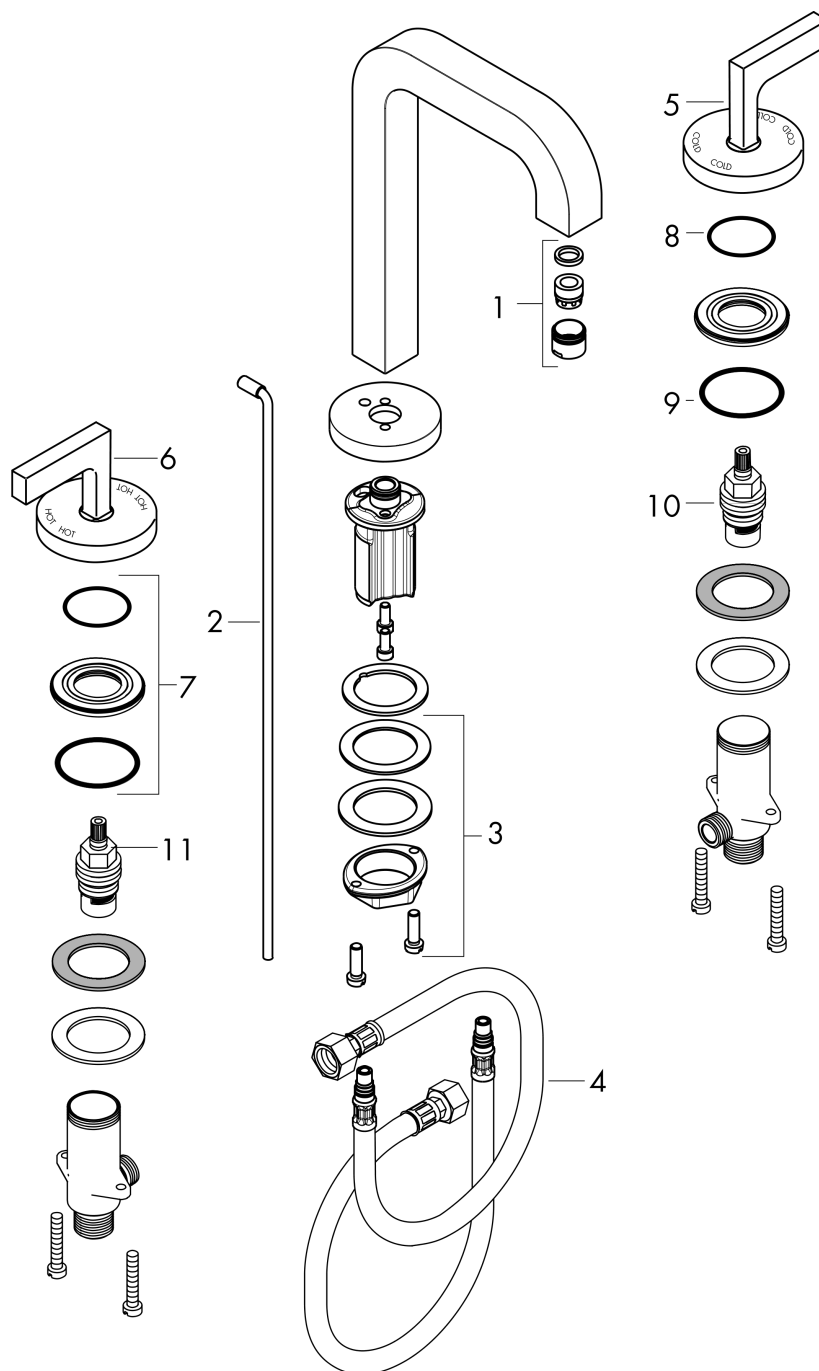

AXOR Citterio
AXOR Citterio Widespread Faucet with Lever Handles, 1.2 GPM
 Finishes : **chrome** Part no. : **39135001**

Description

Features

- Aerated spray
- Flow: 1.2 GPM (4.5 L/Min)
- 90° ceramic valves
- Includes pop-up drain

Item details

Technology

Design awards

Compliance

Product image

Scale drawing

AXOR Citterio
AXOR Citterio Widespread Faucet with Lever Handles, 1.2 GPM
Finishes : **chrome** Part no. : **39135001**

Exploded drawing

Year of production: >07/16

AXOR Citterio

AXOR Citterio Widespread Faucet with Lever Handles, 1.2 GPM

Finishes : **chrome** Part no. : **39135001**

Spare parts list

Year of production: >07/16

Pos.	Description	Part no.	Price	PU
1	aerator M18x1 (4,5 l/min)	92884000	-	1
2	pop up rod	96676000	-	1
3	fixing set (Ø 32)	13961000	-	1
4	connection hose 18½" M8x0,75 3/8"	96321001	-	1
5	handle for cold water	39093000	-	1
6	handle for hot water	39094000	-	1
7	nut	92854000	-	1
8	O-Ring 32x2,5	96364000	-	1
9	O-ring 40x3	92634000	-	1
10	shut off unit left closing	94008000	-	1
11	shut off unit right closing	94009000	-	1
a	spout 165 mm	96674000	-	1
b	escutcheon	95569000	-	1