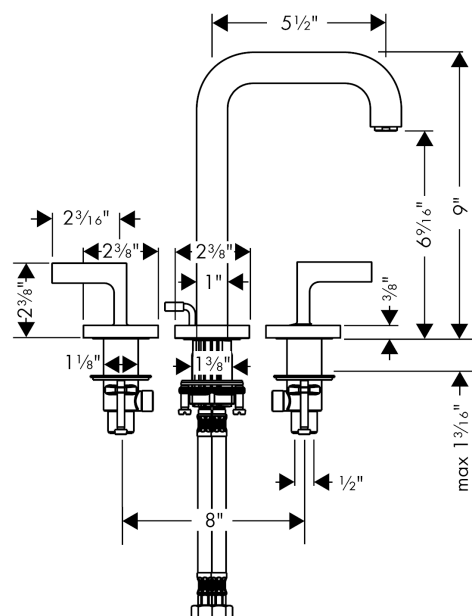

AXOR Citterio
AXOR Citterio Widespread Faucet with Lever Handles, 1.2 GPM
 Finishes : **chrome** Part no. : **39135001**

Description

Features

- Aerated spray
- Flow: 1.2 GPM (4.5 L/Min)
- 90° ceramic valves
- Includes pop-up drain

Item details

Technology

Design awards

Compliance

Product image

Scale drawing

AXOR Citterio
AXOR Citterio Widespread Faucet with Lever Handles, 1.2 GPM
Finishes : **chrome** Part no. : **39135001**

Exploded drawing

Year of production: >07/16

AXOR Citterio

AXOR Citterio Widespread Faucet with Lever Handles, 1.2 GPM

Finishes : **chrome** Part no. : **39135001**

Spare parts list

Year of production: >07/16

Pos.	Description	Part no.	Price	PU
1	aerator M18x1 (4,5 l/min)	92884000	-	1
2	pop up rod	96676000	-	1
3	fixing set (Ø 32)	13961000	-	1
4	connection hose 18½" M8x0,75 3/8"	96321001	-	1
5	handle for cold water	39093000	-	1
6	handle for hot water	39094000	-	1
7	nut	92854000	-	1
8	O-Ring 32x2,5	96364000	-	1
9	O-ring 40x3	92634000	-	1
10	shut off unit left closing	94008000	-	1
11	shut off unit right closing	94009000	-	1
a	spout 165 mm	96674000	-	1
b	escutcheon	95569000	-	1