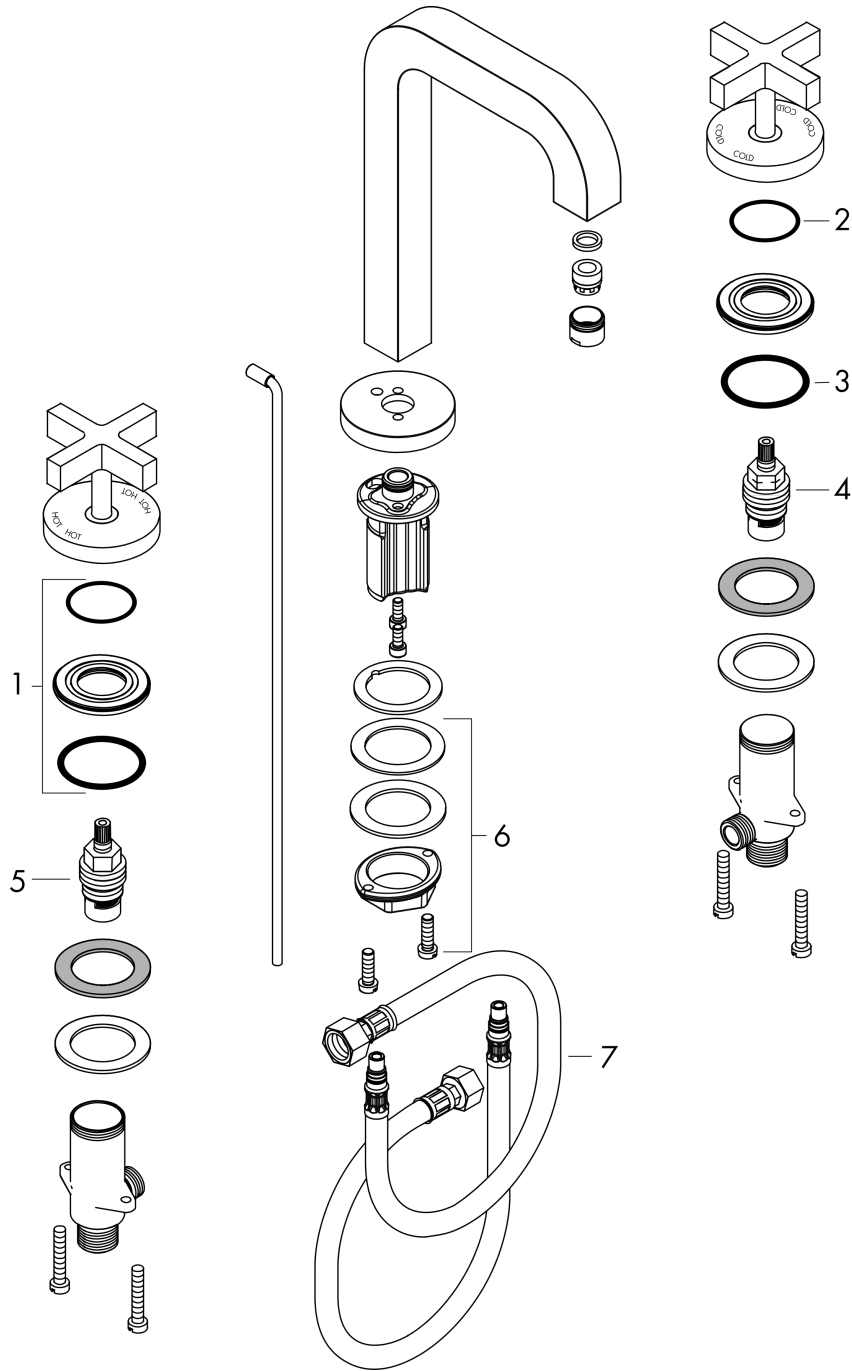

AXOR Citterio

AXOR Citterio Widespread Faucet with Cross Handles, 1.2 GPM

Finishes : **brushed nickel** Part no. : **39133821**

Description

Features

- Aerated spray
- Flow: 1.2 GPM (4.5 L/Min)
- 90° ceramic valves
- Includes pop-up drain

Item details

Technology

Compliance

Product image

Scale drawing

AXOR Citterio
AXOR Citterio Widespread Faucet with Cross Handles, 1.2 GPM
Finishes : **brushed nickel** Part no. : **39133821**

Exploded drawing

Year of production: >04/17

AXOR Citterio

AXOR Citterio Widespread Faucet with Cross Handles, 1.2 GPM

Finishes : **brushed nickel** Part no. : **39133821**

Spare parts list

Year of production: >04/17

Pos.	Description	Part no.	Price	PU
1	nut	92854000	-	1
2	O-Ring 32x2,5	96364000	-	1
3	O-ring 40x3	92634000	-	1
4	shut off unit left closing	94008000	-	1
5	shut off unit right closing	94009000	-	1
6	fixing set (Ø 32)	13961000	-	1
7	connection hose 18½" M8x0,75 3/8"	96321001	-	1
a	spout 165 mm	95568821	-	1
b	aerator M18x1 (4,5 l/min)	92884820	-	1
c	escutcheon	95569820	-	1
d	O-ring 12x2	98214000	-	1
e	hexagon socket screw M5x12	98639000	-	1