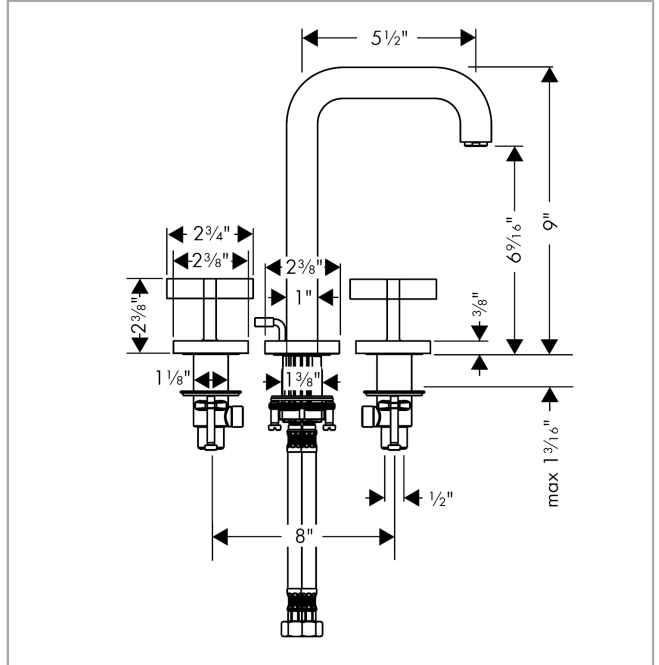

AXOR Citterio

AXOR Citterio Widespread Faucet with Cross Handles, 1.2 GPM

Finishes : **brushed nickel** Part no. : **39133821**

Description

Features

- Aerated spray
- Flow: 1.2 GPM (4.5 L/Min)
- 90° ceramic valves
- Includes pop-up drain

Item details

Technology

Compliance

Product image

Scale drawing

AXOR Citterio
AXOR Citterio Widespread Faucet with Cross Handles, 1.2 GPM
Finishes : **brushed nickel** Part no. : **39133821**

Exploded drawing

Year of production: >04/17

AXOR Citterio

AXOR Citterio Widespread Faucet with Cross Handles, 1.2 GPM

Finishes : **brushed nickel** Part no. : **39133821**

Spare parts list

Year of production: >04/17

Pos.	Description	Part no.	Price	PU
1	nut	92854000	-	1
2	O-Ring 32x2,5	96364000	-	1
3	O-ring 40x3	92634000	-	1
4	shut off unit left closing	94008000	-	1
5	shut off unit right closing	94009000	-	1
6	fixing set (Ø 32)	13961000	-	1
7	connection hose 18½" M8x0,75 3/8"	96321001	-	1
a	spout 165 mm	95568821	-	1
b	aerator M18x1 (4,5 l/min)	92884820	-	1
c	escutcheon	95569820	-	1
d	O-ring 12x2	98214000	-	1
e	hexagon socket screw M5x12	98639000	-	1