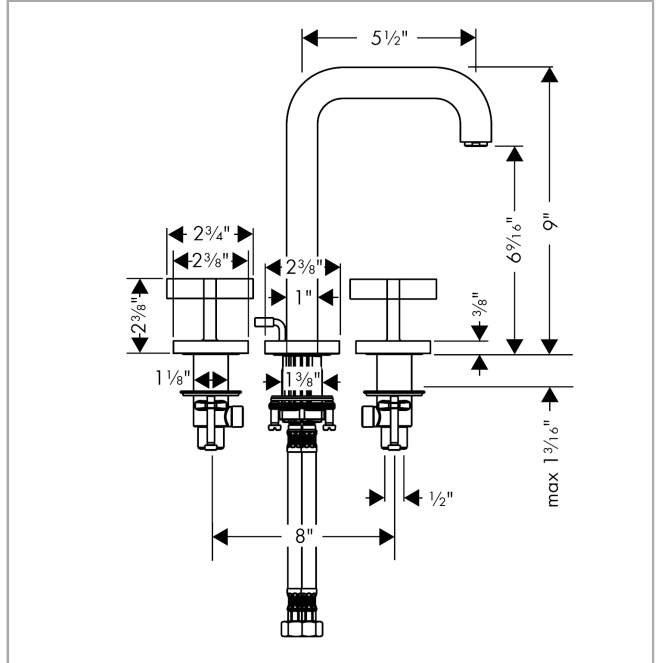

AXOR Citterio
AXOR Citterio Widespread Faucet with Cross Handles, 1.2 GPM
 Finishes : **chrome** Part no. : **39133001**

Description

Features

- Aerated spray
- Flow: 1.2 GPM (4.5 L/Min)
- 90° ceramic valves
- Includes pop-up drain

Item details

Technology

Compliance

Product image

Scale drawing

AXOR Citterio
AXOR Citterio Widespread Faucet with Cross Handles, 1.2 GPM
Finishes : **chrome** Part no. : **39133001**

Exploded drawing

Year of production: >07/16

AXOR Citterio
AXOR Citterio Widespread Faucet with Cross Handles, 1.2 GPM

 Finishes : **chrome** Part no. : **39133001**

Spare parts list

Year of production: >07/16

Pos.	Description	Part no.	Price	PU
1	spout 165 mm	95568000	-	1
2	aerator M18x1 (4,5 l/min)	92884000	-	1
3	escutcheon	95569000	-	1
4	pop up rod	96676000	-	1
5	O-ring 12x2	98214000	-	1
6	hexagon socket screw M5x12	98639000	-	1
7	fixing set (Ø 32)	13961000	-	1
8	connection hose 18½" M8x0,75 3/8"	96321001	-	1
9	handle	39291000	-	1
10	handle	39292000	-	1
11	nut	92854000	-	1
12	O-Ring 32x2,5	96364000	-	1
13	O-ring 40x3	92634000	-	1
14	shut off unit left closing	94008000	-	1
15	shut off unit right closing	94009000	-	1