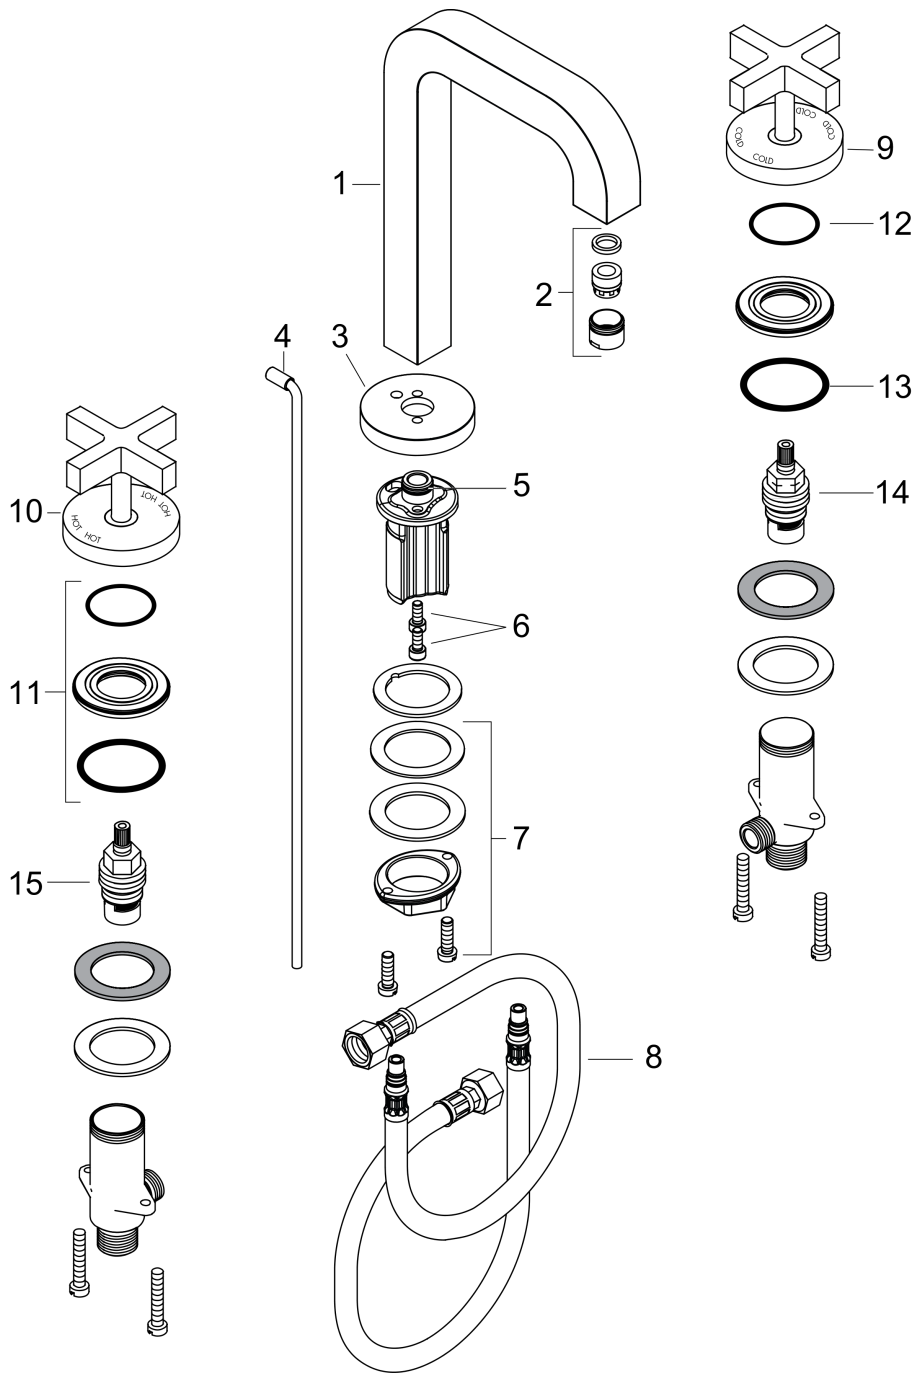

AXOR Citterio
AXOR Citterio Widespread Faucet with Cross Handles, 1.2 GPM
 Finishes : **chrome** Part no. : **39133001**

Description

Features

- Aerated spray
- Flow: 1.2 GPM (4.5 L/Min)
- 90° ceramic valves
- Includes pop-up drain

Item details

Technology

Compliance

Product image

Scale drawing

AXOR Citterio
AXOR Citterio Widespread Faucet with Cross Handles, 1.2 GPM
Finishes : **chrome** Part no. : **39133001**

Exploded drawing

Year of production: >07/16

AXOR Citterio
AXOR Citterio Widespread Faucet with Cross Handles, 1.2 GPM

 Finishes : **chrome** Part no. : **39133001**

Spare parts list

Year of production: >07/16

Pos.	Description	Part no.	Price	PU
1	spout 165 mm	95568000	-	1
2	aerator M18x1 (4,5 l/min)	92884000	-	1
3	escutcheon	95569000	-	1
4	pop up rod	96676000	-	1
5	O-ring 12x2	98214000	-	1
6	hexagon socket screw M5x12	98639000	-	1
7	fixing set (Ø 32)	13961000	-	1
8	connection hose 18½" M8x0,75 3/8"	96321001	-	1
9	handle	39291000	-	1
10	handle	39292000	-	1
11	nut	92854000	-	1
12	O-Ring 32x2,5	96364000	-	1
13	O-ring 40x3	92634000	-	1
14	shut off unit left closing	94008000	-	1
15	shut off unit right closing	94009000	-	1