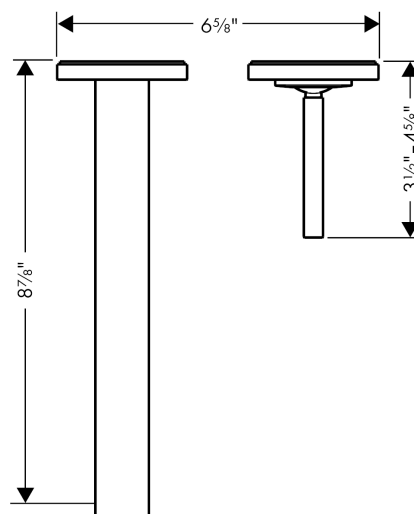

AXOR Citterio
Wall-Mounted Single-Handle Faucet Trim, 1.2 GPM
Finishes : **chrome** Part no. : **39116001**

Description

Features

- Aerated spray
- Flow: 1.2 GPM (4.5 L/Min)
- Joystick ceramic cartridge

Item details

Technology

Compliance

Product image

Scale drawing

AXOR Citterio
Wall-Mounted Single-Handle Faucet Trim, 1.2 GPM
Finishes : **chrome** Part no. : **39116001**

Exploded drawing

Year of production: >07/16

AXOR Citterio
Wall-Mounted Single-Handle Faucet Trim, 1.2 GPM
 Finishes : **chrome** Part no. : **39116001**

Spare parts list

Year of production: >07/16

Pos.	Description	Part no.	Price	PU
1	flange	96908000	-	1
2	handle	39092000	-	1
3	escutcheon for handle	96909000	-	1
4	washer	97600000	-	1
5	nut	95645000	-	1
6	cartridge, assy	96339000	-	1
7	adapter for cartridge	95644000	-	1
8	fixing set	97971000	-	1
9	aerator M24x1 (4,5 l/min)	92877000	-	1
10	spout 220 mm	97239000	-	1
11	hollow set screw M4x6	97767000	-	1
12	escutcheon	98720000	-	1
13	connecting thread G½	97228000	-	1
14	conversion kit	95643000	-	1
a	extension set 25 mm for 13622180	31971000	-	1
b	base body	13622181	-	1
c	Grease	90920000	-	1