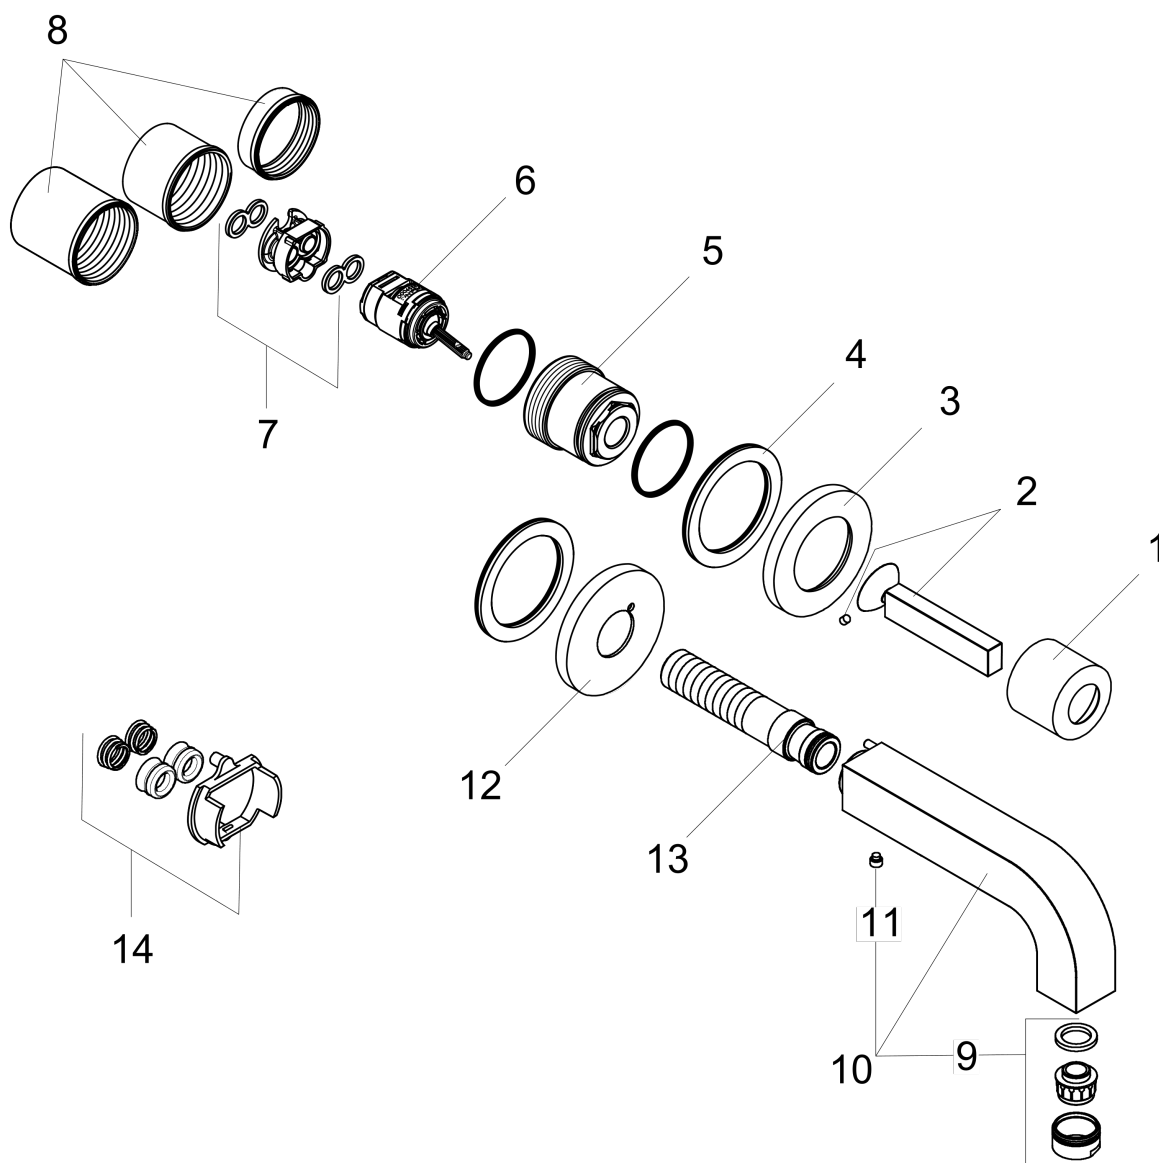

AXOR Citterio
Wall-Mounted Single-Handle Faucet Trim, 1.2 GPM
Finishes : **chrome** Part no. : **39116001**

Description

Features

- Aerated spray
- Flow: 1.2 GPM (4.5 L/Min)
- Joystick ceramic cartridge

Item details

Technology

Compliance

Product image

Scale drawing

AXOR Citterio
Wall-Mounted Single-Handle Faucet Trim, 1.2 GPM
Finishes : **chrome** Part no. : **39116001**

Exploded drawing

Year of production: >07/16

AXOR Citterio
Wall-Mounted Single-Handle Faucet Trim, 1.2 GPM
 Finishes : **chrome** Part no. : **39116001**

Spare parts list

Year of production: >07/16

Pos.	Description	Part no.	Price	PU
1	flange	96908000	-	1
2	handle	39092000	-	1
3	escutcheon for handle	96909000	-	1
4	washer	97600000	-	1
5	nut	95645000	-	1
6	cartridge, assy	96339000	-	1
7	adapter for cartridge	95644000	-	1
8	fixing set	97971000	-	1
9	aerator M24x1 (4,5 l/min)	92877000	-	1
10	spout 220 mm	97239000	-	1
11	hollow set screw M4x6	97767000	-	1
12	escutcheon	98720000	-	1
13	connecting thread G½	97228000	-	1
14	conversion kit	95643000	-	1
a	extension set 25 mm for 13622180	31971000	-	1
b	base body	13622181	-	1
c	Grease	90920000	-	1