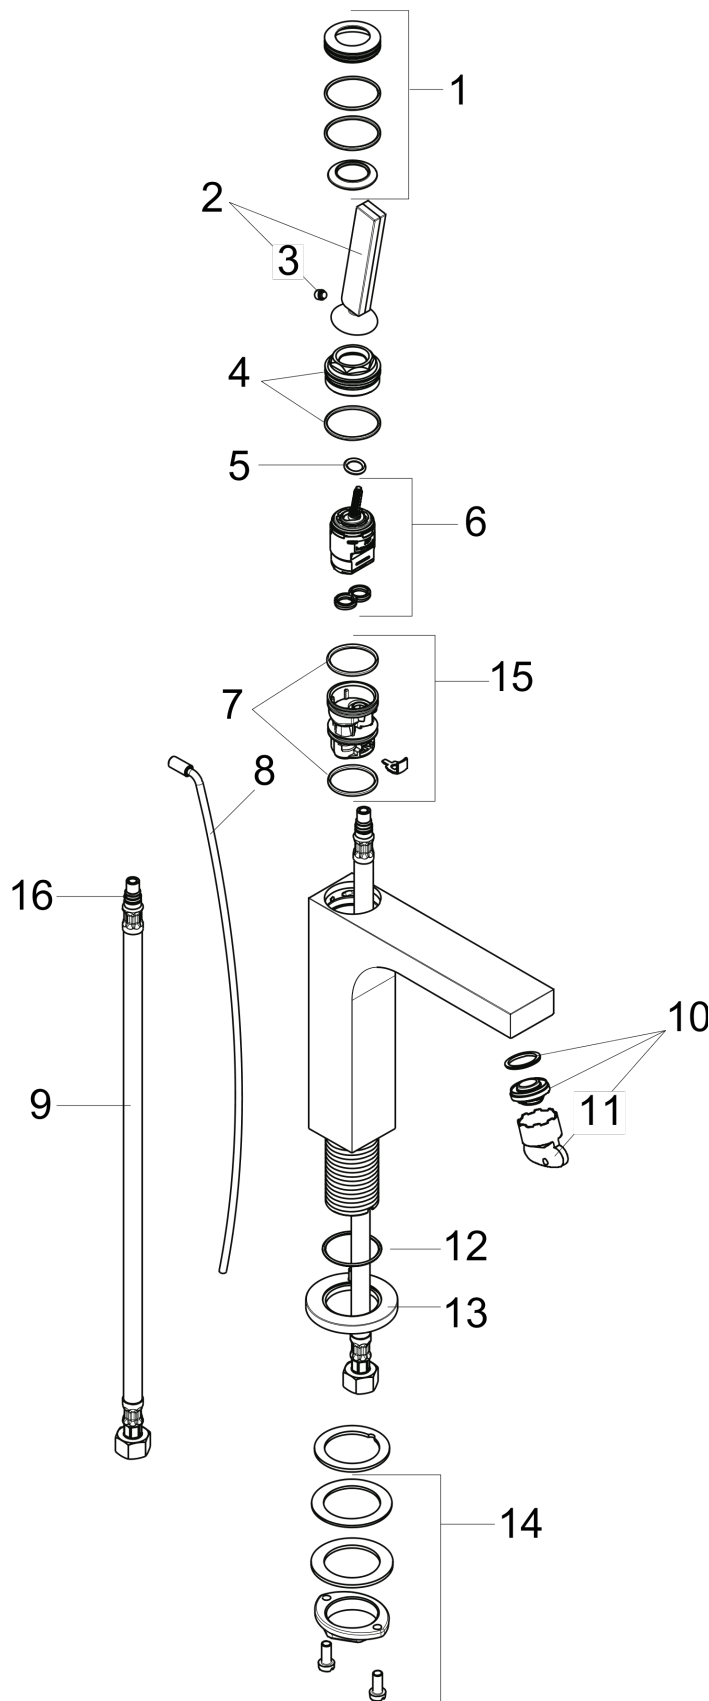

AXOR Citterio
AXOR Citterio Single-Hole Faucet, 1.2 GPM
 Finishes : **brushed nickel** Part no. : **39031821**

Description

Features

- Laminar spray
- Flow: 1.2 GPM (4.5 L/Min)
- Joystick ceramic cartridge
- Includes pop-up drain

Item details

List Price

Technology

Compliance

Product image

Scale drawing

AXOR Citterio
AXOR Citterio Single-Hole Faucet, 1.2 GPM
Finishes : **brushed nickel** Part no. : **39031821**

Exploded drawing

Year of production: >07/16

AXOR Citterio

AXOR Citterio Single-Hole Faucet, 1.2 GPM

Finishes : **brushed nickel** Part no. : **39031821**

Spare parts list

Year of production: >07/16

Pos.	Description	Part no.	Price	PU
1	cover cap	95666820	-	1
2	handle	39091820	-	1
3	hollow set screw M6x6	97660000	-	1
4	nut	95667000	-	1
5	O-ring 9x2	98119000	-	1
6	cartridge, assy	96339000	-	1
7	O-ring 26x2	98147000	-	1
8	pull rod	96923820	-	1
9	connection hose 23½" M8x0,75 3/8"	98600001	-	1
10	aerator M24x1 (4,5 l/min)	92880000	-	1
11	special tool	95290000	-	1
12	O-ring 33x1,5	98164000	-	1
13	escutcheon	95668820	-	1
14	fixing set (Ø 32)	13961000	-	1
15	adapter for cartridge	95289000	-	1