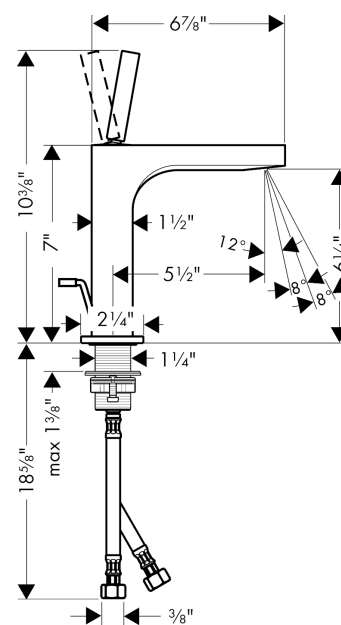

AXOR Citterio
AXOR Citterio Single-Hole Faucet, 1.2 GPM
 Finishes : **brushed nickel** Part no. : **39031821**

Description

Features

- Laminar spray
- Flow: 1.2 GPM (4.5 L/Min)
- Joystick ceramic cartridge
- Includes pop-up drain

Item details

List Price

Technology

Compliance

Product image

Scale drawing

AXOR Citterio
AXOR Citterio Single-Hole Faucet, 1.2 GPM
Finishes : **brushed nickel** Part no. : **39031821**

Exploded drawing

Year of production: >07/16

AXOR Citterio

AXOR Citterio Single-Hole Faucet, 1.2 GPM

Finishes : **brushed nickel** Part no. : **39031821**

Spare parts list

Year of production: >07/16

Pos.	Description	Part no.	Price	PU
1	cover cap	95666820	-	1
2	handle	39091820	-	1
3	hollow set screw M6x6	97660000	-	1
4	nut	95667000	-	1
5	O-ring 9x2	98119000	-	1
6	cartridge, assy	96339000	-	1
7	O-ring 26x2	98147000	-	1
8	pull rod	96923820	-	1
9	connection hose 23½" M8x0,75 3/8"	98600001	-	1
10	aerator M24x1 (4,5 l/min)	92880000	-	1
11	special tool	95290000	-	1
12	O-ring 33x1,5	98164000	-	1
13	escutcheon	95668820	-	1
14	fixing set (Ø 32)	13961000	-	1
15	adapter for cartridge	95289000	-	1