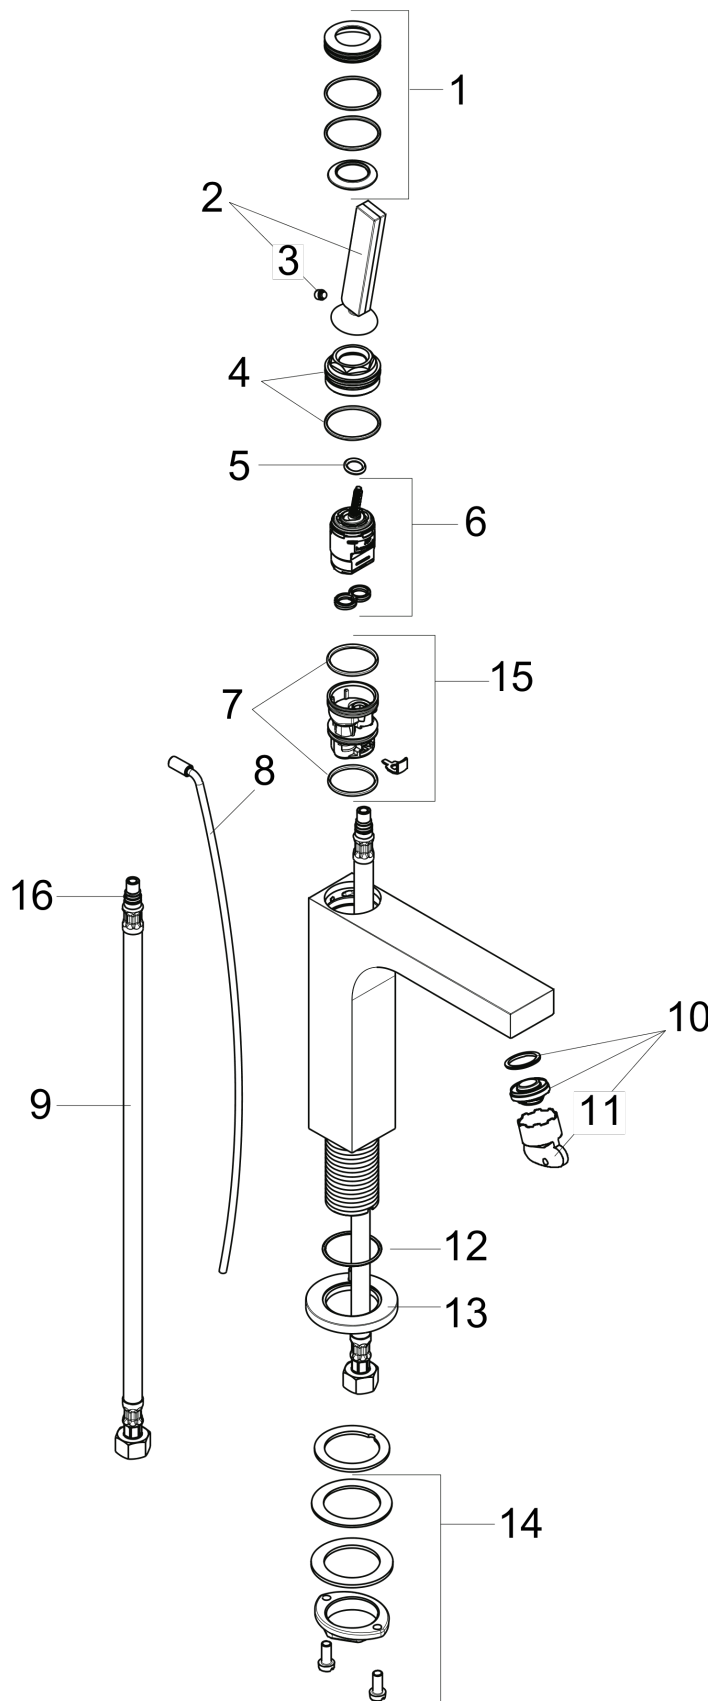

AXOR Citterio
AXOR Citterio Single-Hole Faucet, 1.2 GPM
Finishes : **chrome** Part no. : **39031001**

Exploded drawing

Year of production: >07/16

AXOR Citterio
AXOR Citterio Single-Hole Faucet, 1.2 GPM
 Finishes : **chrome** Part no. : **39031001**

Spare parts list

Year of production: >07/16

Pos.	Description	Part no.	Price	PU
1	cover cap	95666000	-	1
2	handle	39091000	-	1
3	hollow set screw M6x6	97660000	-	1
4	nut	95667000	-	1
5	O-ring 9x2	98119000	-	1
6	cartridge, assy	96339000	-	1
7	O-ring 26x2	98147000	-	1
8	pull rod	96923000	-	1
9	connection hose 23½" M8x0,75 3/8"	98600001	-	1
10	aerator M24x1 (4,5 l/min)	92880000	-	1
11	special tool	95290000	-	1
12	O-ring 33x1,5	98164000	-	1
13	escutcheon	95668000	-	1
14	fixing set (Ø 32)	13961000	-	1
15	adapter for cartridge	95289000	-	1
16	fixation extension 35 mm	13898000	-	1
a	pop up waste	88509000	-	1