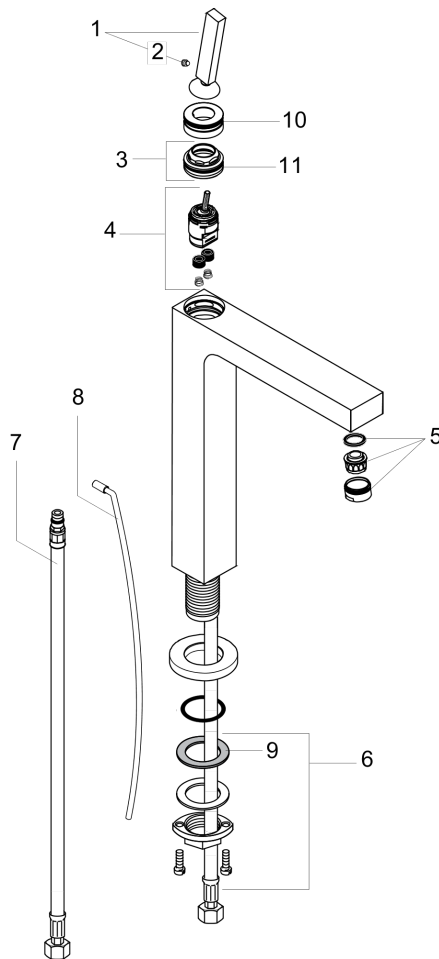

AXOR Citterio
AXOR Citterio Single-Hole Faucet, Tall, 1.2 GPM
 Finishes : **chrome** Part no. : **39020001**

Description

Features

- Aerated spray
- Flow: 1.2 GPM (4.5 L/Min)
- Joystick ceramic cartridge
- Includes pop-up drain

Item details

Technology

Compliance

Product image

Scale drawing

AXOR Citterio
AXOR Citterio Single-Hole Faucet, Tall, 1.2 GPM
Finishes : **chrome** Part no. : **39020001**

Exploded drawing

Year of production: >07/16

AXOR Citterio
AXOR Citterio Single-Hole Faucet, Tall, 1.2 GPM
 Finishes : **chrome** Part no. : **39020001**

Spare parts list

Year of production: >07/16

Pos.	Description	Part no.	Price	PU
1	handle	39091000	-	1
2	hollow set screw M6x6	97660000	-	1
3	nut	97157000	-	1
4	cartridge, assy	96339000	-	1
5	aerator M24x1 (4,5 l/min)	92877000	-	1
6	fixing set (Ø 32)	13961000	-	1
7	connection hose 35½" M8x0,75 3/8"	96316001	-	1
8	pull rod	96923000	-	1
9	lever collar	97548000	-	1
10	escutcheon	97466000	-	1
11	O-Ring 30x2	98186000	-	1
a	pop up waste	94159000	-	1
b	O-ring 33x1,5	98164000	-	1