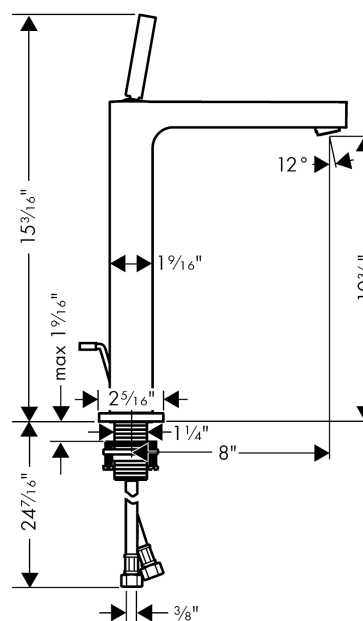

AXOR Citterio
AXOR Citterio Single-Hole Faucet, Tall, 1.2 GPM
 Finishes : **chrome** Part no. : **39020001**

Description

Features

- Aerated spray
- Flow: 1.2 GPM (4.5 L/Min)
- Joystick ceramic cartridge
- Includes pop-up drain

Item details

Technology

Compliance

Product image

Scale drawing

AXOR Citterio
AXOR Citterio Single-Hole Faucet, Tall, 1.2 GPM
Finishes : **chrome** Part no. : **39020001**

Exploded drawing

Year of production: >07/16

AXOR Citterio
AXOR Citterio Single-Hole Faucet, Tall, 1.2 GPM
 Finishes : **chrome** Part no. : **39020001**

Spare parts list

Year of production: >07/16

Pos.	Description	Part no.	Price	PU
1	handle	39091000	-	1
2	hollow set screw M6x6	97660000	-	1
3	nut	97157000	-	1
4	cartridge, assy	96339000	-	1
5	aerator M24x1 (4,5 l/min)	92877000	-	1
6	fixing set (Ø 32)	13961000	-	1
7	connection hose 35½" M8x0,75 3/8"	96316001	-	1
8	pull rod	96923000	-	1
9	lever collar	97548000	-	1
10	escutcheon	97466000	-	1
11	O-Ring 30x2	98186000	-	1
a	pop up waste	94159000	-	1
b	O-ring 33x1,5	98164000	-	1