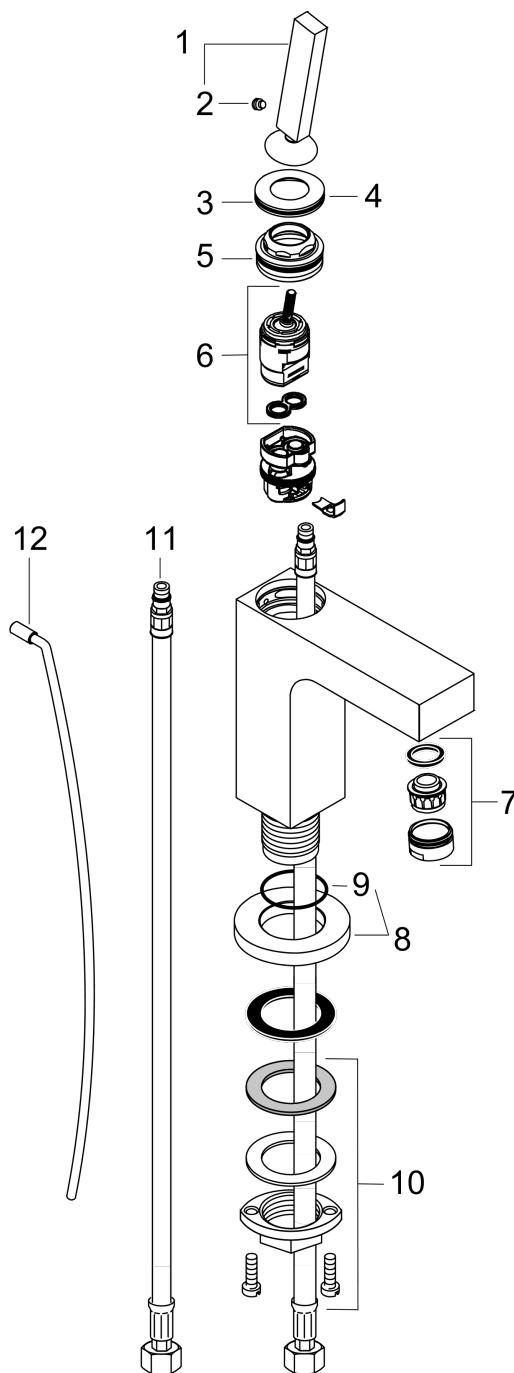

AXOR Citterio
AXOR Citterio Single-Hole Faucet, 1.2 GPM
 Finishes : **brushed nickel** Part no. : **39010821**

Description

Features

- consists of: Single-handle faucet, Pop-up drain
- Aerated spray
- Flow: 1.2 GPM (4.5 L/Min)
- Joystick ceramic cartridge
- Includes pop-up drain

Item details

Technology

Design awards

DESIGN PLUS

powered by: **ISH**

Compliance

Product image

Scale drawing

AXOR Citterio
AXOR Citterio Single-Hole Faucet, 1.2 GPM
Finishes : **brushed nickel** Part no. : **39010821**

Exploded drawing

Year of production: >07/16

AXOR Citterio

AXOR Citterio Single-Hole Faucet, 1.2 GPM

Finishes : **brushed nickel** Part no. : **39010821**

Spare parts list

Year of production: >07/16

Pos.	Description	Part no.	Price	PU
1	handle	39091820	-	1
2	hollow set screw M6x6	97660000	-	1
3	escutcheon	96671820	-	1
4	O-ring 33x1,5	98164000	-	1
5	nut	97157000	-	1
6	cartridge, assy	96339000	-	1
7	aerator M24x1 (4,5 l/min)	92877820	-	1
8	escutcheon	97595820	-	1
9	O-ring 36x2	98156000	-	1
10	fixing set (Ø 32)	13961000	-	1
11	connection hose 18½" M8x0,75 3/8"	96321001	-	1
12	pull rod	96923820	-	1
a	O-ring 35x2	92604000	-	1
b	pop up waste	94159820	-	1
c	service tool for disassembling the handle	92124000	-	1