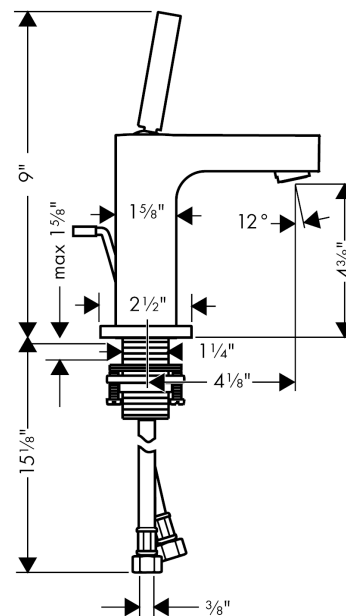

AXOR Citterio
AXOR Citterio Single-Hole Faucet, 1.2 GPM
 Finishes : **brushed nickel** Part no. : **39010821**

Description

Features

- consists of: Single-handle faucet, Pop-up drain
- Aerated spray
- Flow: 1.2 GPM (4.5 L/Min)
- Joystick ceramic cartridge
- Includes pop-up drain

Item details

Technology

Design awards

DESIGN PLUS

powered by: **ISH**

Compliance

Product image

Scale drawing

AXOR Citterio
AXOR Citterio Single-Hole Faucet, 1.2 GPM
Finishes : **brushed nickel** Part no. : **39010821**

Exploded drawing

Year of production: >07/16

AXOR Citterio

AXOR Citterio Single-Hole Faucet, 1.2 GPM

Finishes : **brushed nickel** Part no. : **39010821**

Spare parts list

Year of production: >07/16

Pos.	Description	Part no.	Price	PU
1	handle	39091820	-	1
2	hollow set screw M6x6	97660000	-	1
3	escutcheon	96671820	-	1
4	O-ring 33x1,5	98164000	-	1
5	nut	97157000	-	1
6	cartridge, assy	96339000	-	1
7	aerator M24x1 (4,5 l/min)	92877820	-	1
8	escutcheon	97595820	-	1
9	O-ring 36x2	98156000	-	1
10	fixing set (Ø 32)	13961000	-	1
11	connection hose 18½" M8x0,75 3/8"	96321001	-	1
12	pull rod	96923820	-	1
a	O-ring 35x2	92604000	-	1
b	pop up waste	94159820	-	1
c	service tool for disassembling the handle	92124000	-	1