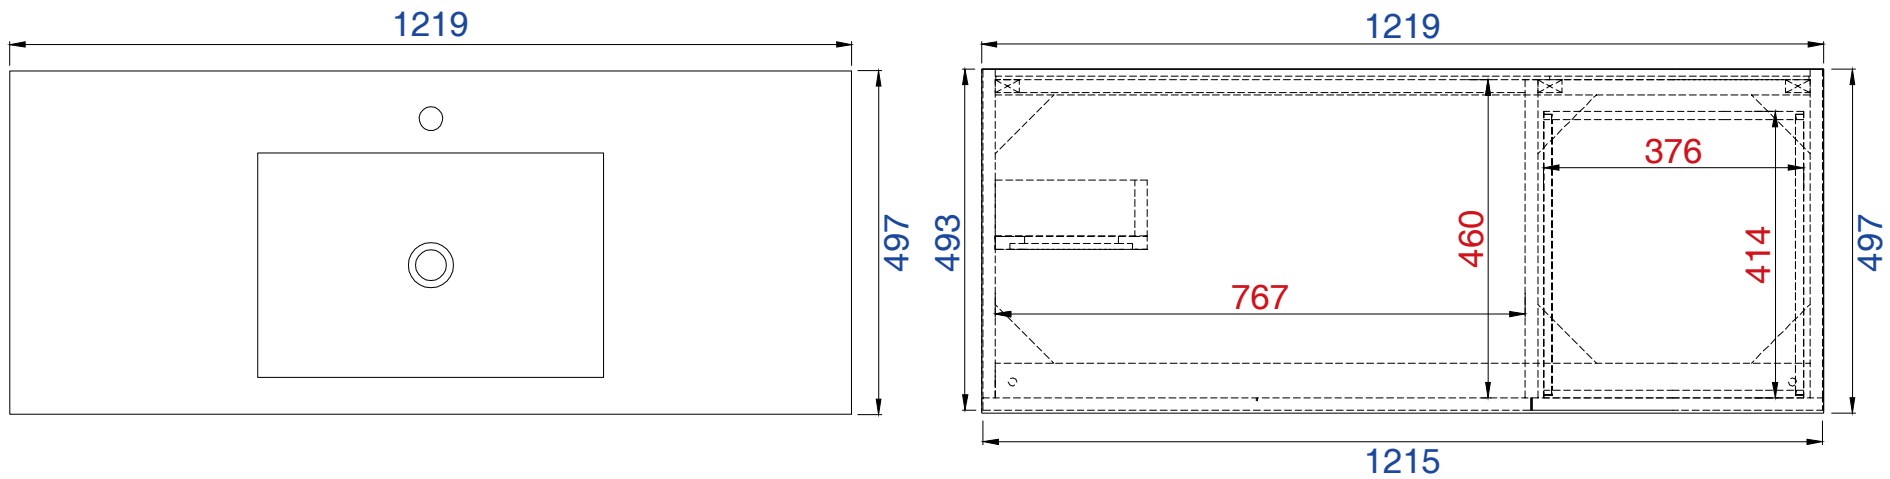

48"

Item Number :

- 389-V48-AGR-A
- 389-V48-CFO-A
- 389-V48-GW-A
- 389-V48-LTO-A

Mercer Island 48" Cabinet

Diagrams with Dimensions
page 01 of 03

NOTE ONE: Married Countertop is standard for this cabinet.
NOTE TWO: This vanity does not have a Backsplash.

1219mm

Item Number:

- 389-V48-AGR-A
- 389-V48-CFO-A
- 389-V48-GW-A
- 389-V48-LTO-A

Mercer Island 1219mm Cabinet

Diagrams with Dimensions
page 01 of 03

NOTE ONE: Married Countertop is standard for this cabinet.
NOTE TWO: This vanity does not have a Backsplash.

1219mm

Item Number:

- 389-V48-AGR-A
- 389-V48-CFO-A
- 389-V48-GW-A
- 389-V48-LTO-A

Mercer Island 1219mm Cabinet

Diagrams with Dimensions
page 02 of 03

NOTE ONE: Married Countertop is standard for this cabinet.

1219mm

Item Number :

- 389-V48-AGR-A
- 389-V48-CFO-A
- 389-V48-GW-A
- 389-V48-LTO-A

Mercer Island 1219mm Cabinet

Diagrams with Dimensions
page 03 of 03

NOTE ONE: Married Countertop is standard for this cabinet.
NOTE TWO: This vanity does not have a Backsplash.