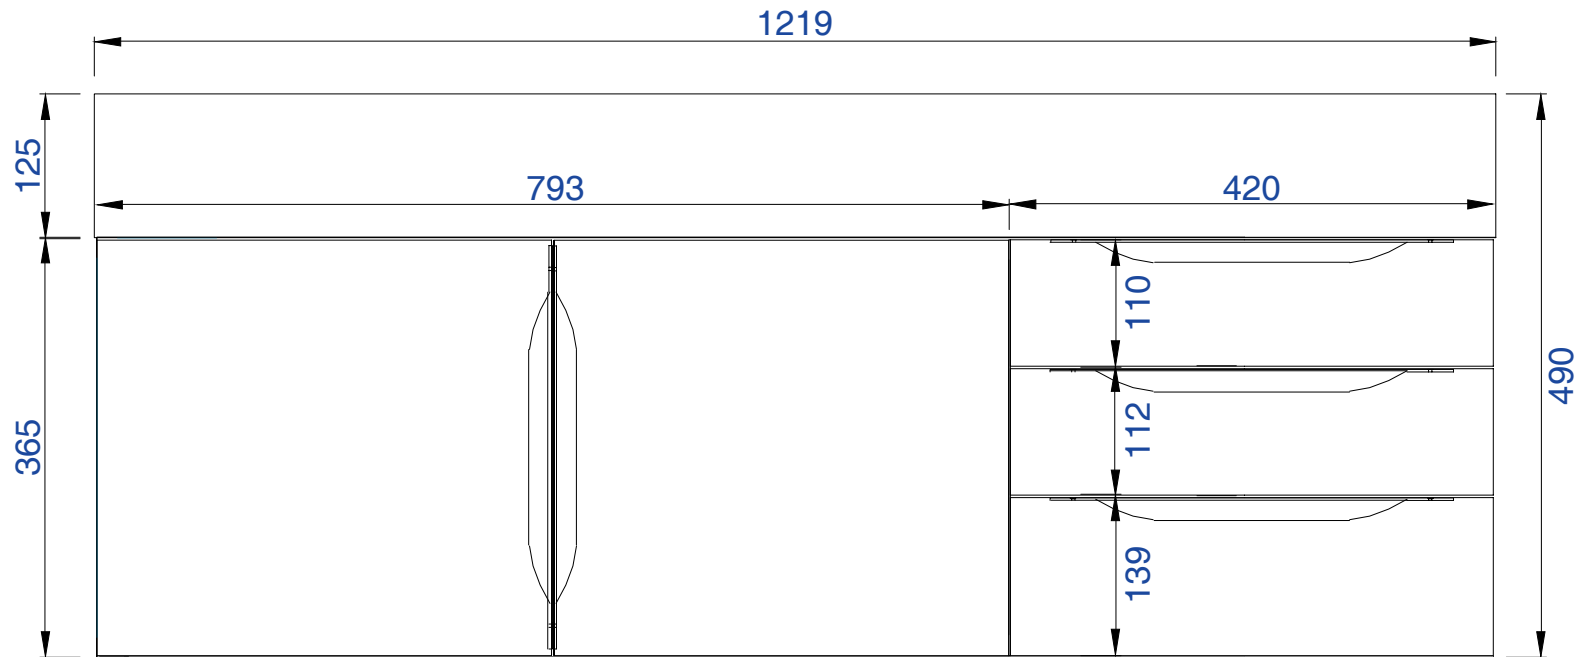

48"

Item Number:

- 389-V48-AGR-A
- 389-V48-CFO-A
- 389-V48-GW-A
- 389-V48-LTO-A

Mercer Island 48" Cabinet

Diagrams with Dimensions
page 02 of 03

NOTE ONE: Married Countertop is standard for this cabinet.

48"

1219mm

Item Number:

- 389-V48-AGR-A
- 389-V48-CFO-A
- 389-V48-GW-A
- 389-V48-LTO-A

Mercer Island 1219mm Cabinet

Diagrams with Dimensions
page 01 of 03

NOTE ONE: Married Countertop is standard for this cabinet.
NOTE TWO: This vanity does not have a Backsplash.

1219mm

Item Number:

- 389-V48-AGR-A
- 389-V48-CFO-A
- 389-V48-GW-A
- 389-V48-LTO-A

Mercer Island 1219mm Cabinet

Diagrams with Dimensions
page 02 of 03

NOTE ONE: Married Countertop is standard for this cabinet.

1219mm

Item Number :

- 389-V48-AGR-A
- 389-V48-CFO-A
- 389-V48-GW-A
- 389-V48-LTO-A

Mercer Island 1219mm Cabinet

Diagrams with Dimensions
page 03 of 03

NOTE ONE: Married Countertop is standard for this cabinet.
NOTE TWO: This vanity does not have a Backsplash.