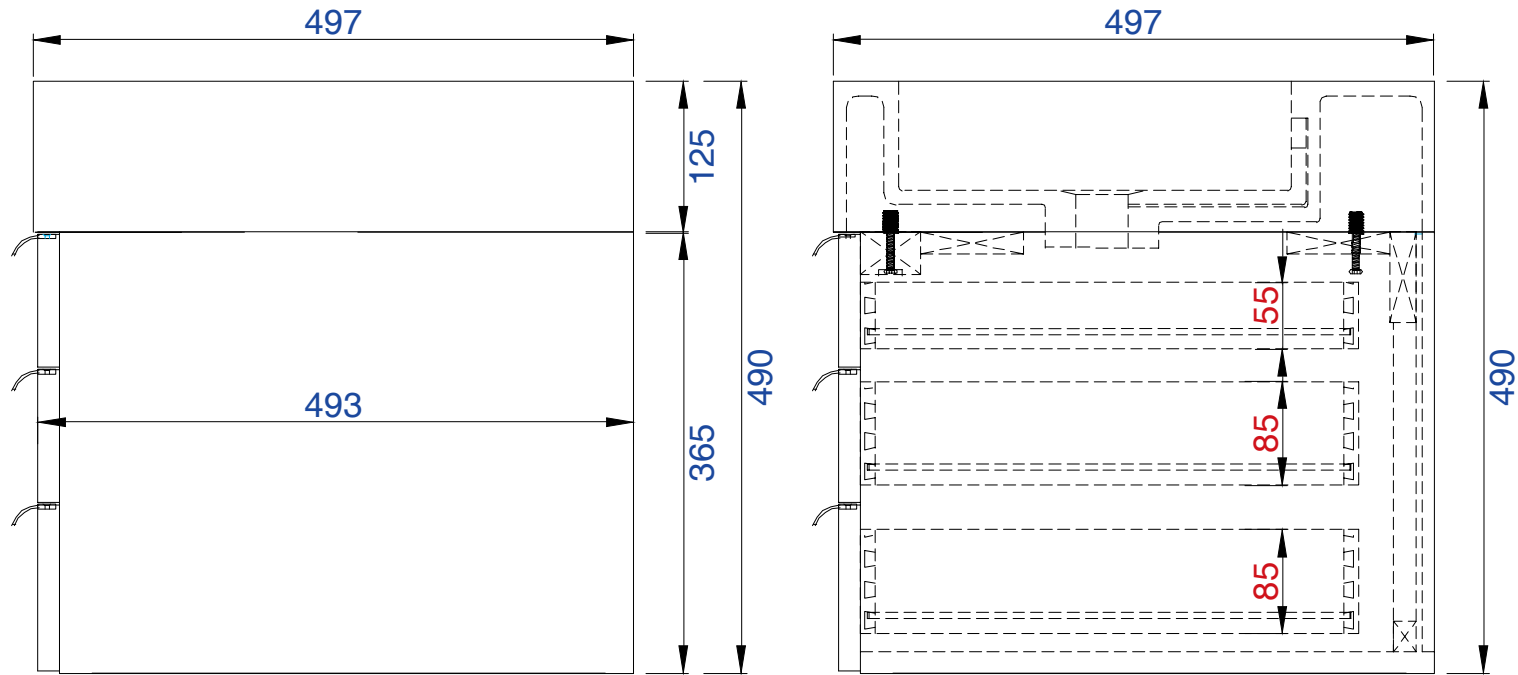

48"

Item Number :

- 389-V48-AGR-A
- 389-V48-CFO-A
- 389-V48-GW-A
- 389-V48-LTO-A

Mercer Island 48" Cabinet

Diagrams with Dimensions
page 01 of 03

NOTE ONE: Married Countertop is standard for this cabinet.
NOTE TWO: This vanity does not have a Backsplash.

1219mm

Item Number:

- 389-V48-AGR-A
- 389-V48-CFO-A
- 389-V48-GW-A
- 389-V48-LTO-A

Mercer Island 1219mm Cabinet

Diagrams with Dimensions
page 01 of 03

NOTE ONE: Married Countertop is standard for this cabinet.
NOTE TWO: This vanity does not have a Backsplash.

1219mm

Item Number:

- 389-V48-AGR-A
- 389-V48-CFO-A
- 389-V48-GW-A
- 389-V48-LTO-A

Mercer Island 1219mm Cabinet

Diagrams with Dimensions
page 02 of 03

NOTE ONE: Married Countertop is standard for this cabinet.

1219mm

Item Number :

- 389-V48-AGR-A
- 389-V48-CFO-A
- 389-V48-GW-A
- 389-V48-LTO-A

Mercer Island 1219mm Cabinet

Diagrams with Dimensions
page 03 of 03

NOTE ONE: Married Countertop is standard for this cabinet.
NOTE TWO: This vanity does not have a Backsplash.