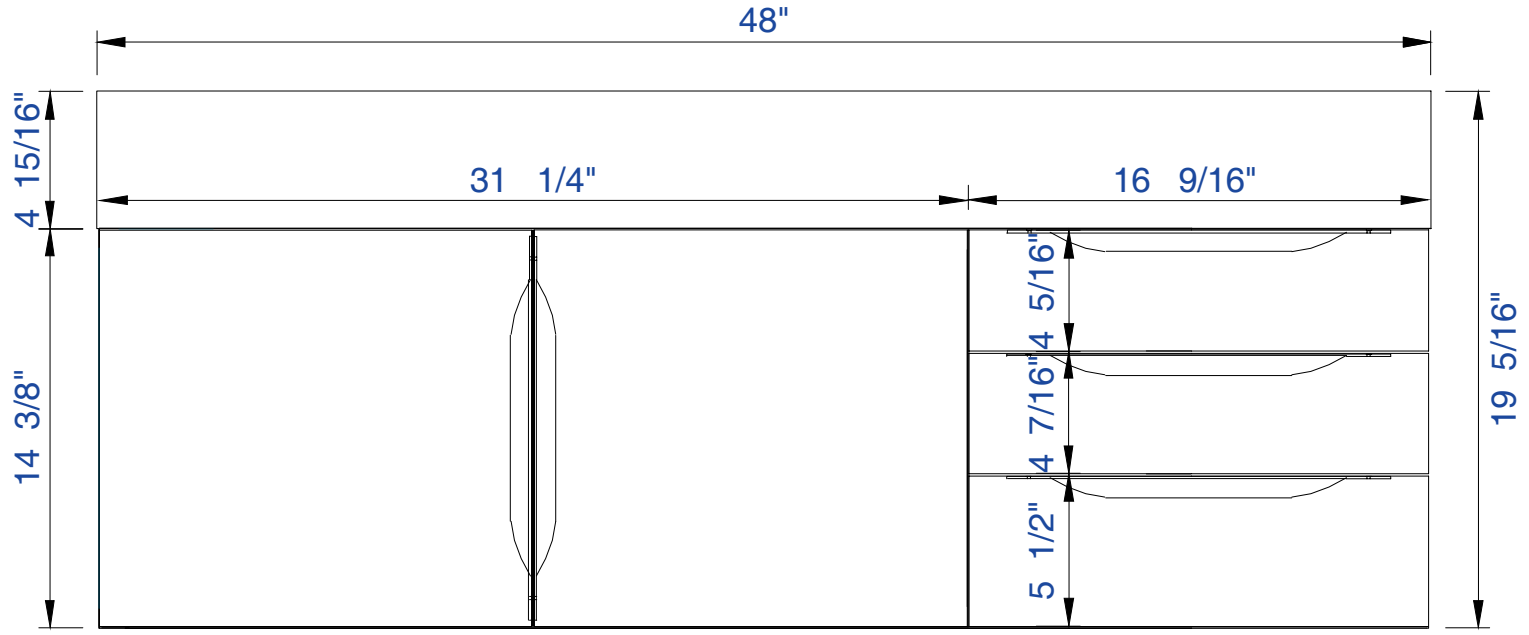

48"

Item Number :

- 389-V48-AGR-A
- 389-V48-CFO-A
- 389-V48-GW-A
- 389-V48-LTO-A

Mercer Island 48" Cabinet

Diagrams with Dimensions
page 01 of 03

NOTE ONE: Married Countertop is standard for this cabinet.
NOTE TWO: This vanity does not have a Backsplash.

48"

Item Number:

- 389-V48-AGR-A
- 389-V48-CFO-A
- 389-V48-GW-A
- 389-V48-LTO-A

Mercer Island 48" Cabinet

Diagrams with Dimensions
page 02 of 03

NOTE ONE: Married Countertop is standard for this cabinet.

48"

Item Number:

- 389-V48-AGR-A
- 389-V48-CFO-A
- 389-V48-GW-A
- 389-V48-LTO-A

Mercer Island 48" Cabinet

Diagrams with Dimensions
page 03 of 03

NOTE ONE: Married Countertop is standard for this cabinet.
NOTE TWO: This vanity does not have a Backsplash.

1219mm

Item Number:

- 389-V48-AGR-A
- 389-V48-CFO-A
- 389-V48-GW-A
- 389-V48-LTO-A

Mercer Island 1219mm Cabinet

Diagrams with Dimensions
page 01 of 03

NOTE ONE: Married Countertop is standard for this cabinet.
NOTE TWO: This vanity does not have a Backsplash.