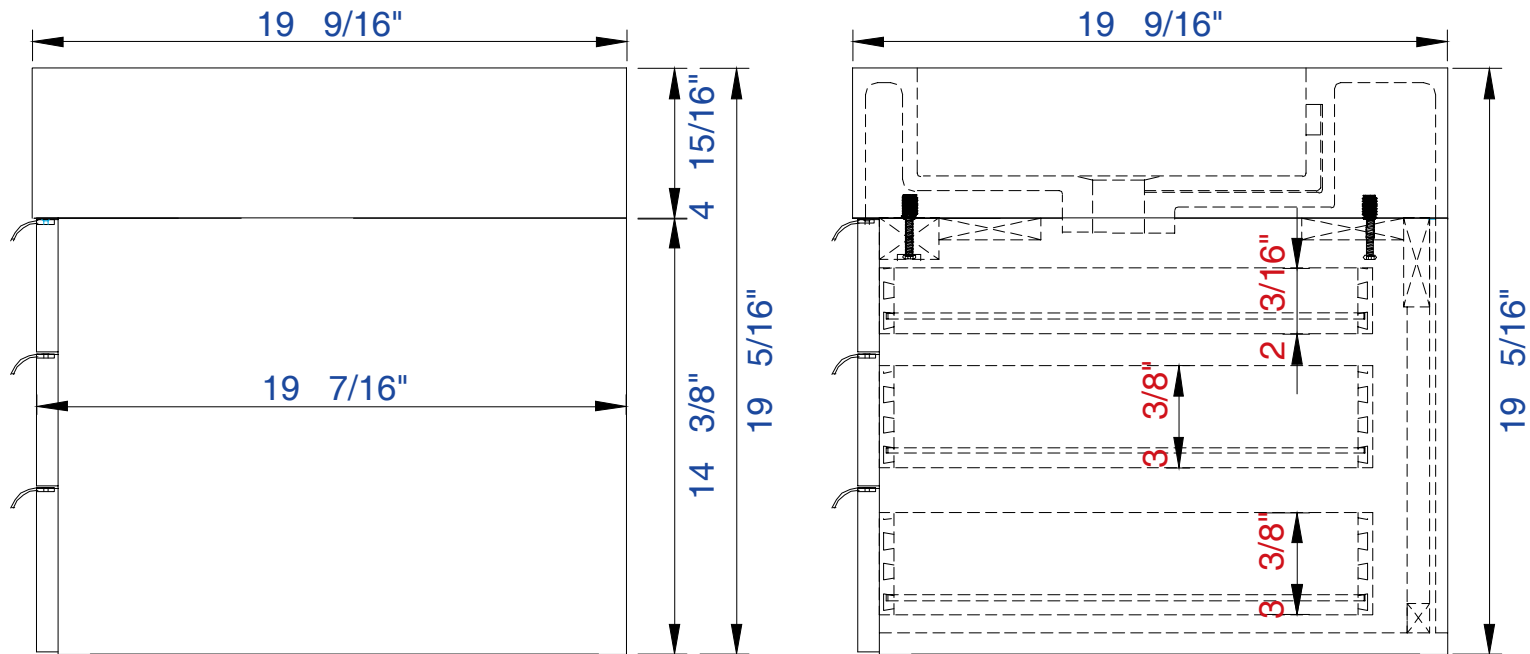

48"

Item Number :

- 389-V48-AGR-A
- 389-V48-CFO-A
- 389-V48-GW-A
- 389-V48-LTO-A

Mercer Island 48" Cabinet

Diagrams with Dimensions
page 01 of 03

NOTE ONE: Married Countertop is standard for this cabinet.
NOTE TWO: This vanity does not have a Backsplash.

48"

Item Number:

- 389-V48-AGR-A
- 389-V48-CFO-A
- 389-V48-GW-A
- 389-V48-LTO-A

Mercer Island 48" Cabinet

Diagrams with Dimensions
page 02 of 03

NOTE ONE: Married Countertop is standard for this cabinet.

48"

Item Number:

- 389-V48-AGR-A
- 389-V48-CFO-A
- 389-V48-GW-A
- 389-V48-LTO-A

Mercer Island 48" Cabinet

Diagrams with Dimensions
page 03 of 03

NOTE ONE: Married Countertop is standard for this cabinet.
NOTE TWO: This vanity does not have a Backsplash.

1219mm

Item Number:

- 389-V48-AGR-A
- 389-V48-CFO-A
- 389-V48-GW-A
- 389-V48-LTO-A

Mercer Island 1219mm Cabinet

Diagrams with Dimensions
page 01 of 03

NOTE ONE: Married Countertop is standard for this cabinet.
NOTE TWO: This vanity does not have a Backsplash.