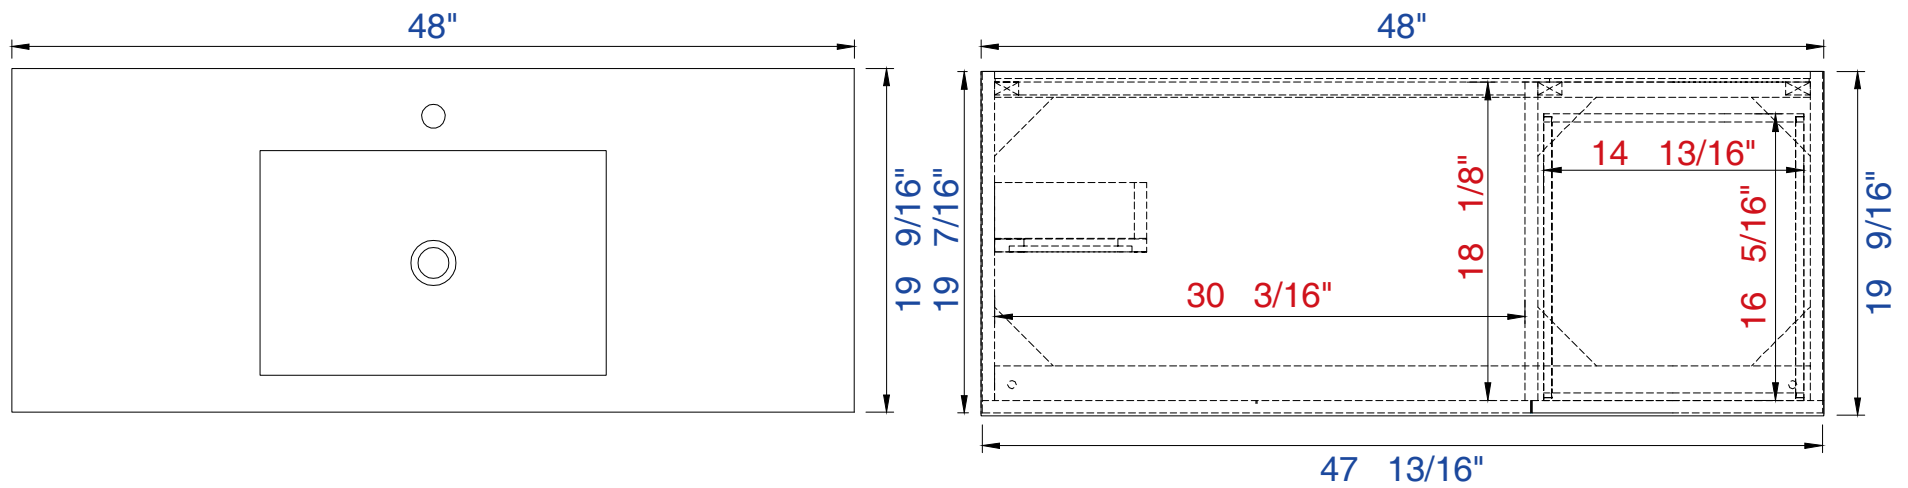

48"

Item Number :

- 389-V48-AGR-A
- 389-V48-CFO-A
- 389-V48-GW-A
- 389-V48-LTO-A

Mercer Island 48" Cabinet

Diagrams with Dimensions
page 01 of 03

NOTE ONE: Married Countertop is standard for this cabinet.
NOTE TWO: This vanity does not have a Backsplash.

48"

Item Number:

- 389-V48-AGR-A
- 389-V48-CFO-A
- 389-V48-GW-A
- 389-V48-LTO-A

Mercer Island 48" Cabinet

Diagrams with Dimensions
page 02 of 03

NOTE ONE: Married Countertop is standard for this cabinet.

48"

Item Number:

- 389-V48-AGR-A
- 389-V48-CFO-A
- 389-V48-GW-A
- 389-V48-LTO-A

Mercer Island 48" Cabinet

Diagrams with Dimensions
page 03 of 03

NOTE ONE: Married Countertop is standard for this cabinet.
NOTE TWO: This vanity does not have a Backsplash.

1219mm

Item Number:

- 389-V48-AGR-A
- 389-V48-CFO-A
- 389-V48-GW-A
- 389-V48-LTO-A

Mercer Island 1219mm Cabinet

Diagrams with Dimensions
page 01 of 03

NOTE ONE: Married Countertop is standard for this cabinet.
NOTE TWO: This vanity does not have a Backsplash.