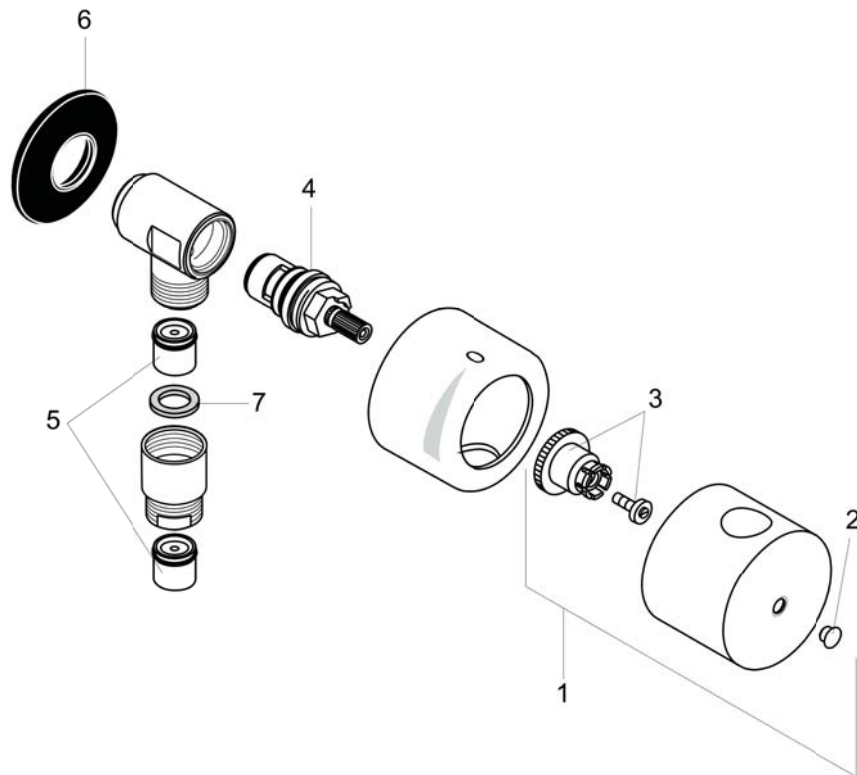

AXOR Uno
AXOR Uno Fix Fit Wall Outlet
Finishes : **brushed nickel** Part no. : **38882821**

Description

Item details

Compliance

Product image

Scale drawing

AXOR Uno
AXOR Uno Fix Fit Wall Outlet
Finishes : **brushed nickel** Part no. : **38882821**

Exploded drawing

Year of production: >03/08

AXOR Uno
AXOR Uno Fix Fit Wall Outlet
 Finishes : **brushed nickel** Part no. : **38882821**

Spare parts list

Year of production: >03/08

Pos.	Description	Part no.	Price	PU
1	handle	38993821	-	1
2	cover cap	96541001	-	1
3	handle fixing set	94184001	-	1
4	shut off unit right closing	96350000	-	1
5	set of non return valves DW 15	94074000	-	1
6	support element	98557000	-	1