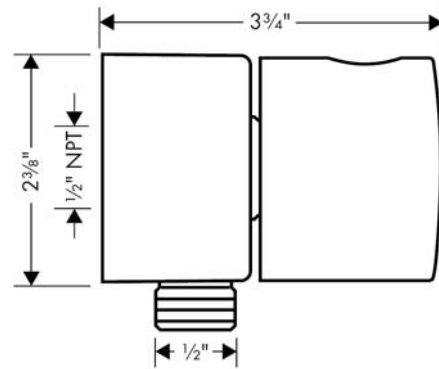

AXOR Uno
AXOR Uno Fix Fit Wall Outlet
Finishes : **brushed nickel** Part no. : **38882821**

Description

Item details

Compliance

Product image

Scale drawing

AXOR Uno
AXOR Uno Fix Fit Wall Outlet
Finishes : **brushed nickel** Part no. : **38882821**

Exploded drawing

Year of production: >03/08

AXOR Uno
AXOR Uno Fix Fit Wall Outlet
 Finishes : **brushed nickel** Part no. : **38882821**

Spare parts list

Year of production: >03/08

Pos.	Description	Part no.	Price	PU
1	handle	38993821	-	1
2	cover cap	96541001	-	1
3	handle fixing set	94184001	-	1
4	shut off unit right closing	96350000	-	1
5	set of non return valves DW 15	94074000	-	1
6	support element	98557000	-	1