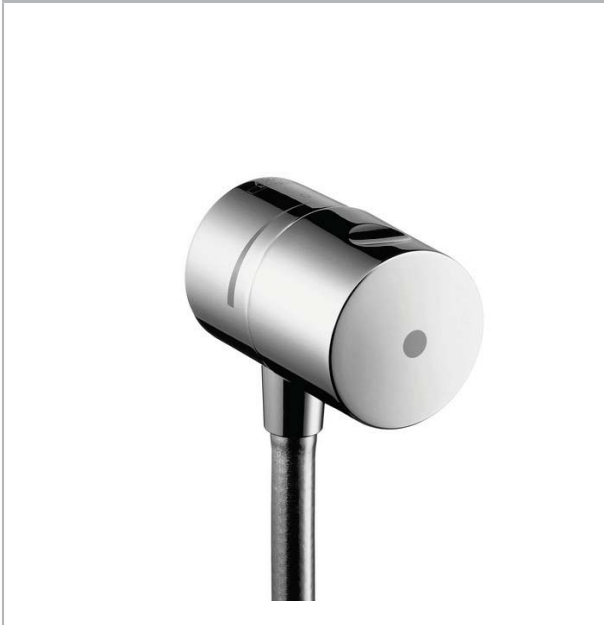

AXOR Uno
AXOR Uno Fix Fit Wall Outlet
Finishes : **chrome** Part no. : **38882001**

Description

Item details

Compliance

Product image

Scale drawing

AXOR Uno
AXOR Uno Fix Fit Wall Outlet
Finishes : **chrome** Part no. : **38882001**

Exploded drawing

Year of production: >03/08

AXOR Uno
AXOR Uno Fix Fit Wall Outlet
 Finishes : **chrome** Part no. : **38882001**

Spare parts list

Year of production: >03/08

Pos.	Description	Part no.	Price	PU
1	handle	38993001	-	1
2	cover cap	96541001	-	1
3	handle fixing set	94184001	-	1
4	shut off unit right closing	96350000	-	1
5	set of non return valves DW 15	94074000	-	1
6	support element	98557000	-	1
7	flat seal	97674000	-	1
a	sleeve	96497000	-	1