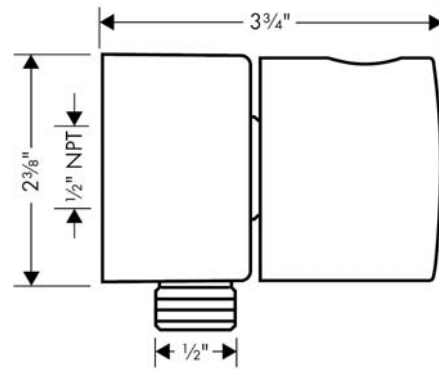

AXOR Uno
AXOR Uno Fix Fit Wall Outlet
Finishes : **chrome** Part no. : **38882001**

Description

Item details

Compliance

Product image

Scale drawing

AXOR Uno
AXOR Uno Fix Fit Wall Outlet
Finishes : **chrome** Part no. : **38882001**

Exploded drawing

Year of production: >03/08

AXOR Uno
AXOR Uno Fix Fit Wall Outlet
 Finishes : **chrome** Part no. : **38882001**

Spare parts list

Year of production: >03/08

Pos.	Description	Part no.	Price	PU
1	handle	38993001	-	1
2	cover cap	96541001	-	1
3	handle fixing set	94184001	-	1
4	shut off unit right closing	96350000	-	1
5	set of non return valves DW 15	94074000	-	1
6	support element	98557000	-	1
7	flat seal	97674000	-	1
a	sleeve	96497000	-	1