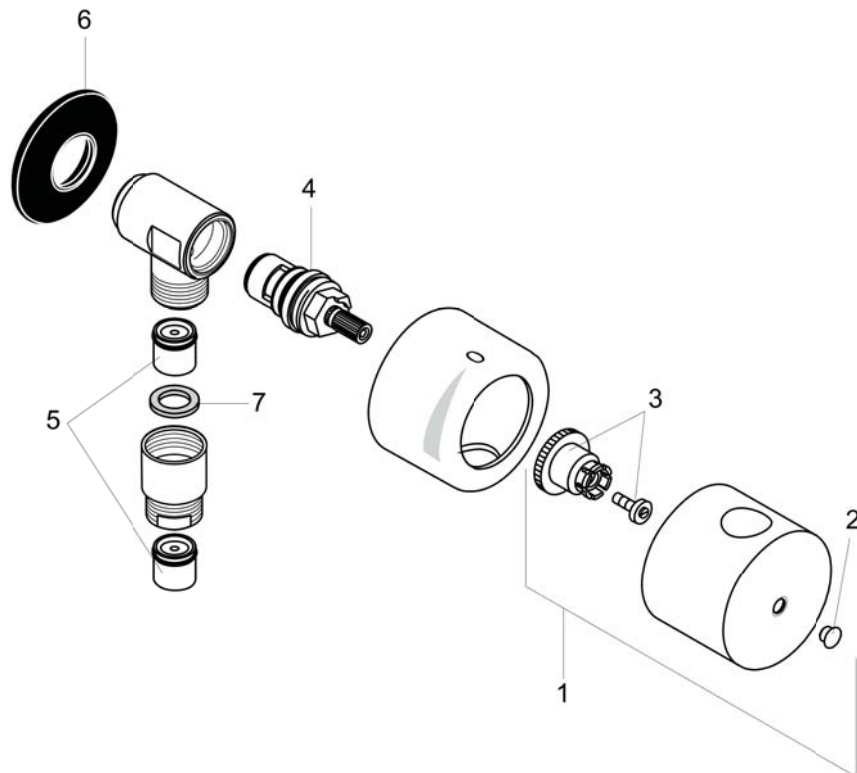

AXOR Uno
AXOR Uno Fix Fit Wall Outlet
Finishes : **chrome** Part no. : **38882001**

Description

Item details

Compliance

Product image

Scale drawing

AXOR Uno
AXOR Uno Fix Fit Wall Outlet
Finishes : **chrome** Part no. : **38882001**

Exploded drawing

Year of production: >03/08

AXOR Uno
AXOR Uno Fix Fit Wall Outlet
 Finishes : **chrome** Part no. : **38882001**

Spare parts list

Year of production: >03/08

Pos.	Description	Part no.	Price	PU
1	handle	38993001	-	1
2	cover cap	96541001	-	1
3	handle fixing set	94184001	-	1
4	shut off unit right closing	96350000	-	1
5	set of non return valves DW 15	94074000	-	1
6	support element	98557000	-	1
7	flat seal	97674000	-	1
a	sleeve	96497000	-	1