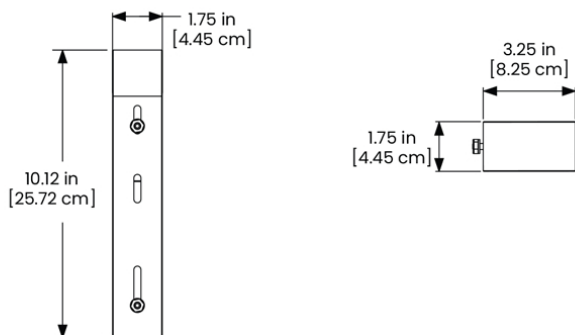

## PRODUCT DIMENSIONS

Dimensions: 1.75in L x 3.25in W x 10.12in H (4.45cm x 8.25cm x 25.72cm)

Part Weight: 1lbs (0.45kg)

Material: Black powder coated steel

Model 3834

Model 3835