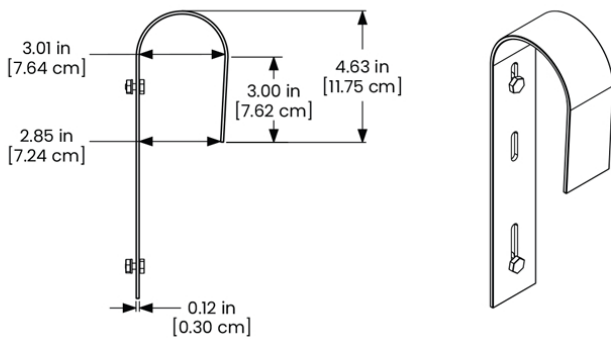

## DESCRIPTION

Accent your porch or deck railing with a Mayne Window Box using our Handrail Brackets. The handrail brackets simply bolt onto your existing window box brackets for an easy installation over a railing measuring 3in or less.

## PRODUCT DIMENSIONS

Dimensions: 1.75in L x 3.25in W x 10.12in H (4.45cm x 8.25cm x 25.72cm)

Part Weight: 1lbs (0.45kg)

Material: Black powder coated steel

Model 3834

Model 3835