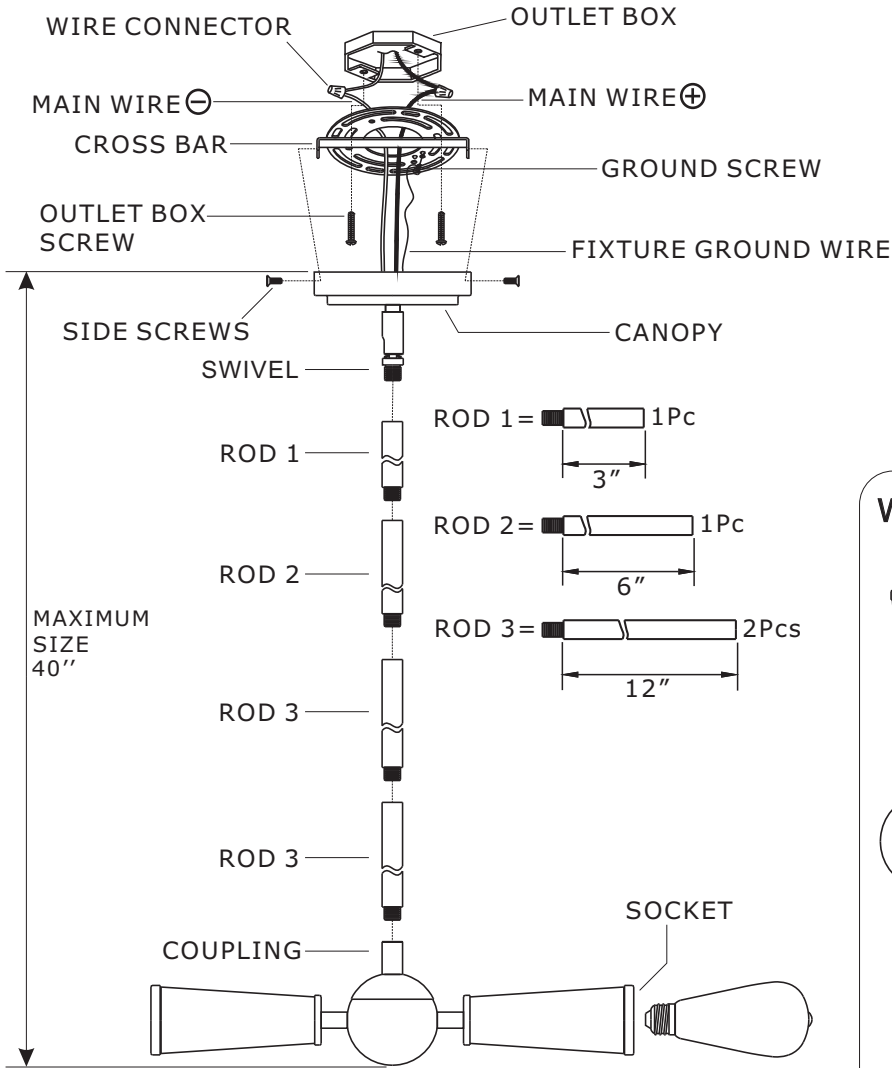

CRYSTORAMA

1958

95 Cantiague Rock Road, Westbury NY 11590
ph: 516.931.9090 fax: 516.931.1254
info@crystorama.com www.crystorama.com

MODEL#: 3807-PN
ASSEMBLY AND DRESSING INSTRUCTIONS