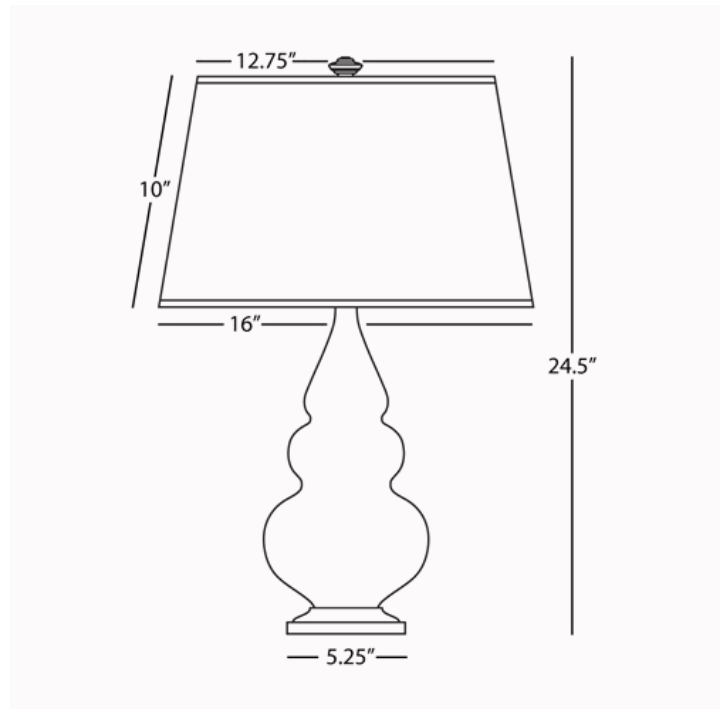

TRIPLE GOURD

378X

Accent Table Lamp

1-150W Max.

Bulb Type: A

Switch: 3-Way

Amethyst Glazed Ceramic

Antique Natural Brass Finished Accents

Pearl Dupioni Fabric Shade

See Triple Gourd Table for Color / Base / Shade
Options

* *Made In The USA*