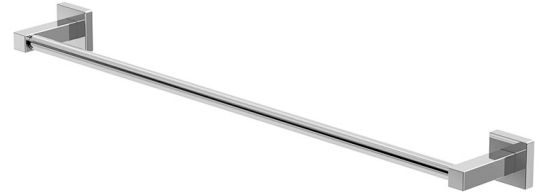

Location:

Towel Bar 363TB-18, 363TB-24

Specification Submittal

Model Numbers

- 363TB-18 18 inch Towel Bar
- 363TB-24 24 inch Towel Bar

Feature Highlights

- Metal construction
- Mounting hardware included
- Standard finish is polished chrome

Dimensions *Duro Towel Bar, 363TB-18 and 363TB-24*

Note: Dimensions subject to change without notice

Location:

Towel Ring 363TR

Specification Submittal

Model Numbers

- 363TR Towel Ring

Feature Highlights

- Metal construction
- Mounting hardware included
- Standard finish is polished chrome

Finish Options / Modifications

Append appropriate -suffix to model number

- BBZ Brushed Bronze finish
- MB Matte Black finish
- STN Satin Nickel finish
- Polished Chrome (standard finish)

Location:

Toilet Paper Holder 363TP

Specification Submittal

Model Numbers

- 363TP Toilet Paper Holder

Feature Highlights

- Metal construction
- Mounting hardware included
- Standard finish is polished chrome