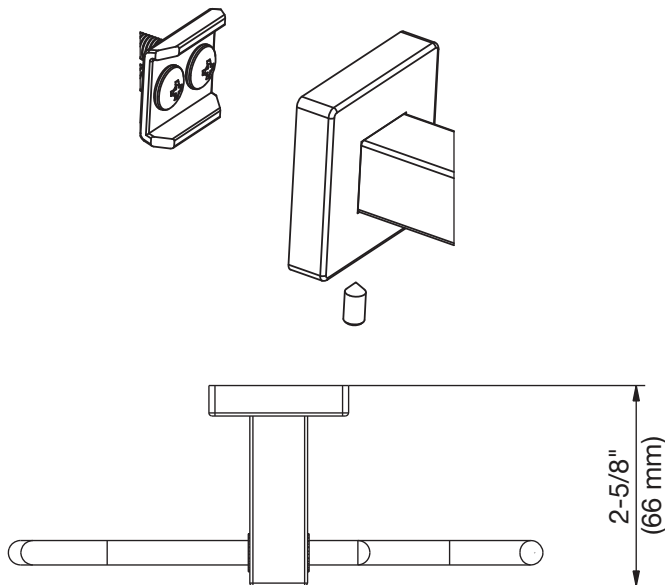

Dimensions *Duro Towel Ring, 363TR*

Note: Dimensions subject to change without notice