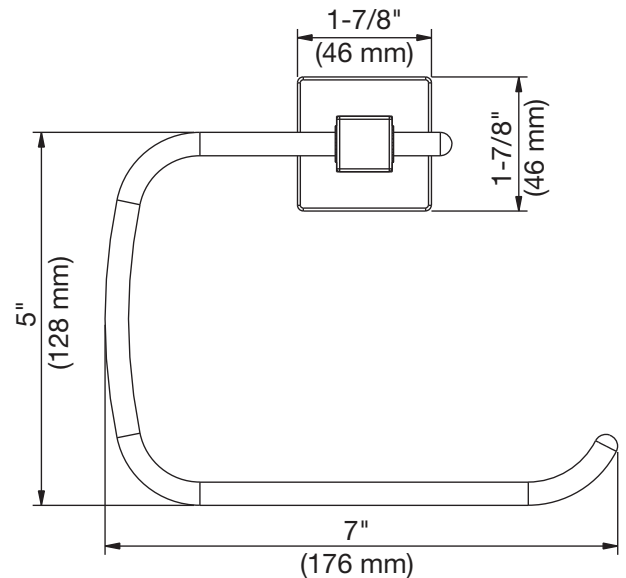

Dimensions *Duro Towel Ring, 363TR*

Note: Dimensions subject to change without notice