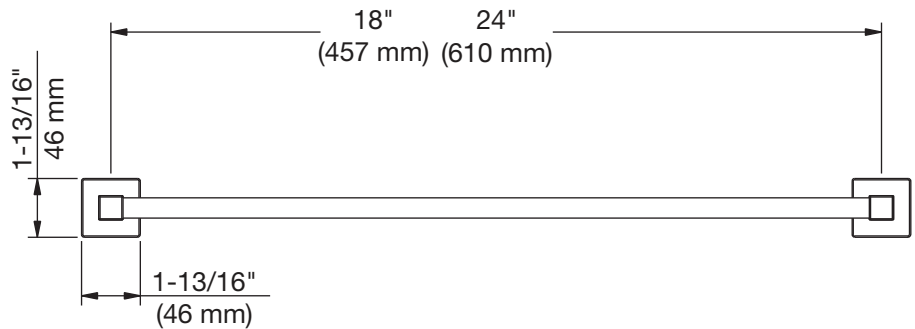

Location:

Towel Bar 363TB-18, 363TB-24

Specification Submittal

Model Numbers

- 363TB-18 18 inch Towel Bar
- 363TB-24 24 inch Towel Bar

Feature Highlights

- Metal construction
- Mounting hardware included
- Standard finish is polished chrome

Dimensions *Duro Towel Bar, 363TB-18 and 363TB-24*

Note: Dimensions subject to change without notice

Location:

Towel Ring 363TR

Specification Submittal

Model Numbers

- 363TR Towel Ring

Feature Highlights

Dimensions *Duro Toilet Paper Holder, 363TP*

Note: Dimensions subject to change without notice