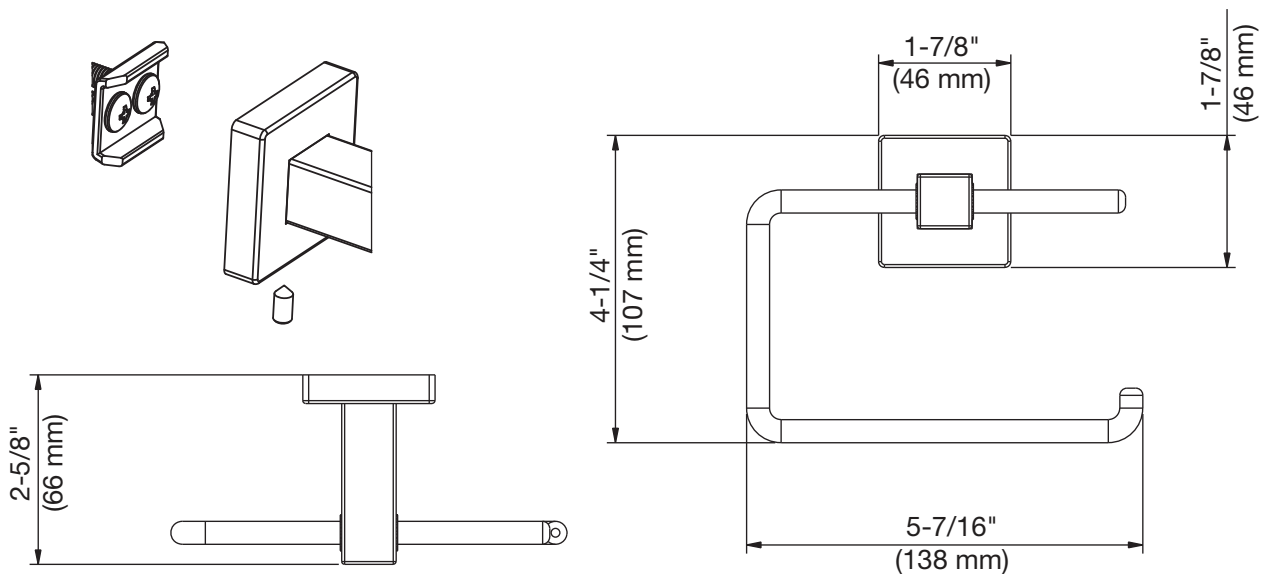

Location:

Towel Bar 363TB-18, 363TB-24

Specification Submittal

Model Numbers

- 363TB-18 18 inch Towel Bar
- 363TB-24 24 inch Towel Bar

Feature Highlights

- Metal construction
- Mounting hardware included
- Standard finish is polished chrome

Dimensions *Duro Towel Bar, 363TB-18 and 363TB-24*

Note: Dimensions subject to change without notice

Location:

Towel Ring 363TR

Specification Submittal

Model Numbers

- 363TR Towel Ring

Feature Highlights

Dimensions *Duro Toilet Paper Holder, 363TP*

Note: Dimensions subject to change without notice