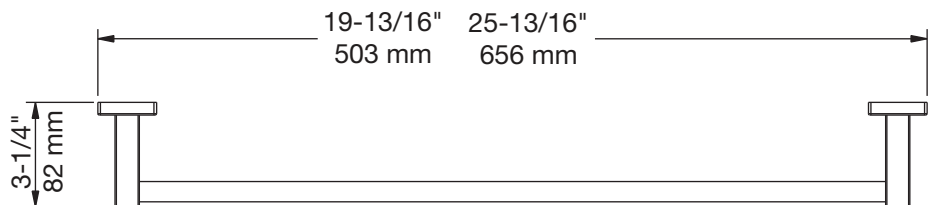

Location:

Towel Bar 363TB-18, 363TB-24

Specification Submittal

Model Numbers

- 363TB-18 18 inch Towel Bar
- 363TB-24 24 inch Towel Bar

Feature Highlights

- Metal construction
- Mounting hardware included
- Standard finish is polished chrome

Dimensions *Duro Towel Bar, 363TB-18 and 363TB-24*

Note: Dimensions subject to change without notice

Location:

Towel Ring 363TR

Specification Submittal

Model Numbers

- 363TR Towel Ring

Feature Highlights