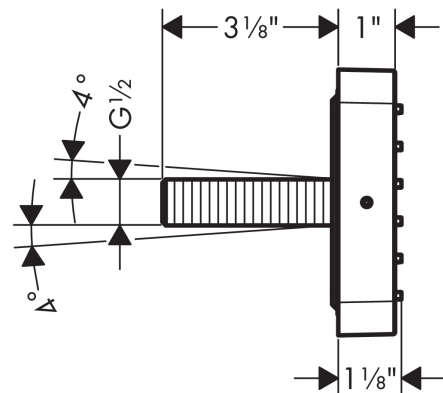

AXOR Citterio E
AXOR Citterio E Shower Module Trim, 5"x5"
 Finishes : **chrome** Part no. : **36822001**

Description

Features

- 3-position adjustable spray
- Flow: 2.5 GPM (9.5 L/Min)
- in a joined installation (10mm distance) the use of basic set no. 28486181 is recommended
- in a freely arranged installation, connection via a G ½ inner thread is possible
- if installed as an overhead shower with several joint modules, the use of installation aid no.28470180 is recommended
- material: Metal

Item details

Technology

Compliance

Product image

Scale drawing

AXOR Citterio E
AXOR Citterio E Shower Module Trim, 5"x5"
Finishes : **chrome** Part no. : **36822001**

Exploded drawing

Year of production: >01/16

AXOR Citterio E
AXOR Citterio E Shower Module Trim, 5"x5"
 Finishes : **chrome** Part no. : **36822001**

Spare parts list

Year of production: >01/16

Pos.	Description	Part no.	Price	PU
1	connecting thread	95364000	-	1
2	spray body	95361000	-	1
3	O-ring 41x2	98212000	-	1
4	flow limiter / non return valve	95363000	-	1
5	frontcover	92459000	-	1
6	adapter for body shower	88746000	-	1
a	base body	28486181	-	1