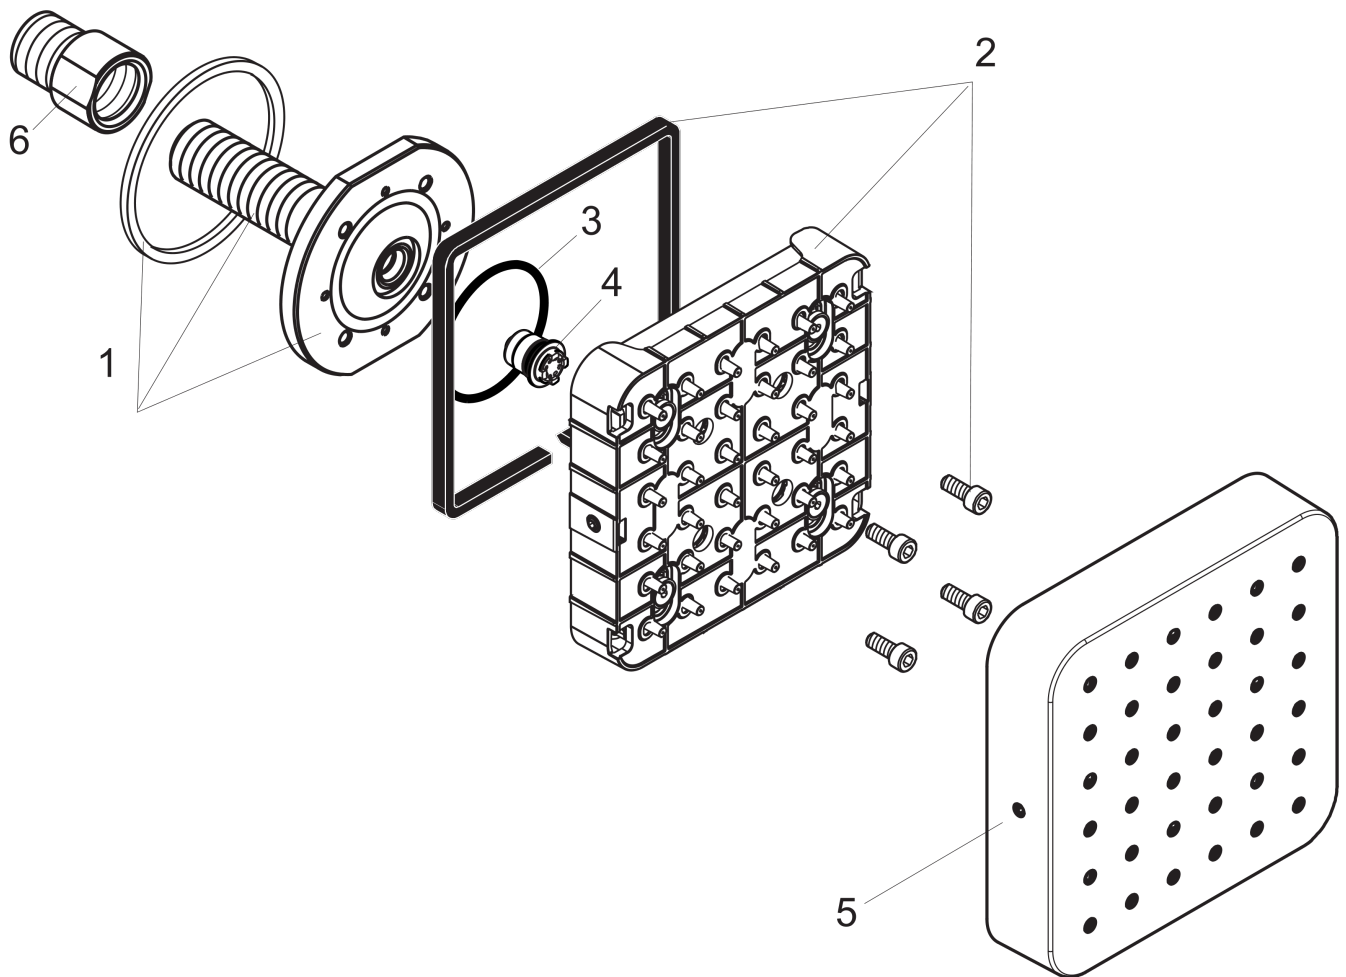

AXOR Citterio E
AXOR Citterio E Shower Module Trim, 5"x5"
 Finishes : **chrome** Part no. : **36822001**

Description

Features

- 3-position adjustable spray
- Flow: 2.5 GPM (9.5 L/Min)
- in a joined installation (10mm distance) the use of basic set no. 28486181 is recommended
- in a freely arranged installation, connection via a G ½ inner thread is possible
- if installed as an overhead shower with several joint modules, the use of installation aid no.28470180 is recommended
- material: Metal

Item details

Technology

Compliance

Product image

Scale drawing

AXOR Citterio E
AXOR Citterio E Shower Module Trim, 5"x5"
Finishes : **chrome** Part no. : **36822001**

Exploded drawing

Year of production: >01/16

AXOR Citterio E
AXOR Citterio E Shower Module Trim, 5"x5"
 Finishes : **chrome** Part no. : **36822001**

Spare parts list

Year of production: >01/16

Pos.	Description	Part no.	Price	PU
1	connecting thread	95364000	-	1
2	spray body	95361000	-	1
3	O-ring 41x2	98212000	-	1
4	flow limiter / non return valve	95363000	-	1
5	frontcover	92459000	-	1
6	adapter for body shower	88746000	-	1
a	base body	28486181	-	1