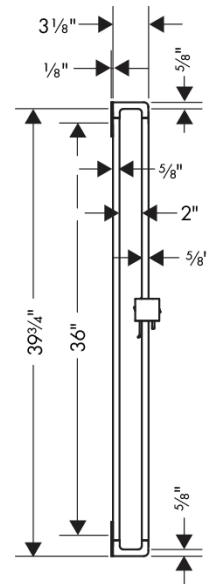

AXOR Citterio E
AXOR Citterio E Wallbar, 36"
Finishes : **chrome** Part no. : **36736000**

Description

Features

- Angle-adjustable holder pivots left and right, slides easily and locks in place

Item details

Design awards

Compliance

Product image

Scale drawing

AXOR Citterio E
AXOR Citterio E Wallbar, 36"
Finishes : chrome Part no. : 36736000

Exploded drawing

Year of production: >10/15

AXOR Citterio E
AXOR Citterio E Wallbar, 36"
 Finishes : **chrome** Part no. : **36736000**

Spare parts list

Year of production: >10/15

Pos.	Description	Part no.	Price	PU
1	tile-matching-disk	92406000	-	1
2	mounting set	92841000	-	1
3	excentric socket	97604000	-	1
4	support, assy	92726000	-	1
5	shower hose Isiflex'B 1,60 m	28276000	-	1
6	seal	98058000	-	1
a	set of covers	42871000	-	1