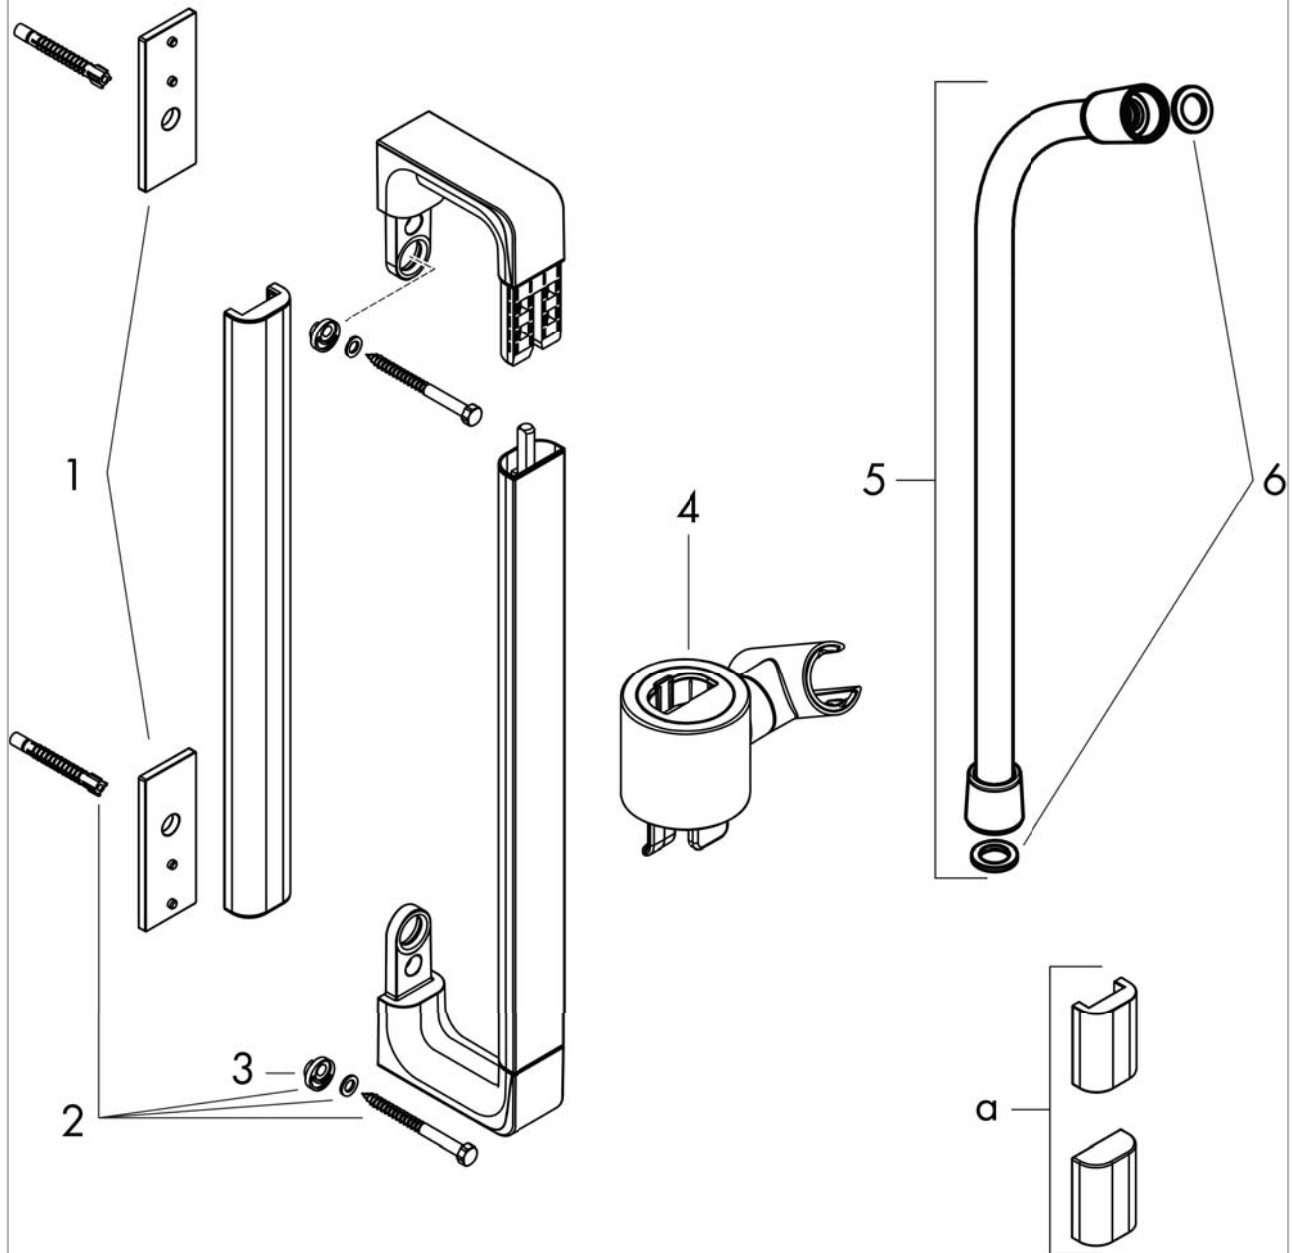

AXOR Citterio E
AXOR Citterio E Wallbar, 36"
Finishes : **chrome** Part no. : **36736000**

Description

Features

- Angle-adjustable holder pivots left and right, slides easily and locks in place

Item details

Design awards

Compliance

Product image

Scale drawing

AXOR Citterio E
AXOR Citterio E Wallbar, 36"
Finishes : chrome Part no. : 36736000

Exploded drawing

Year of production: >10/15

AXOR Citterio E
AXOR Citterio E Wallbar, 36"
 Finishes : **chrome** Part no. : **36736000**

Spare parts list

Year of production: >10/15

Pos.	Description	Part no.	Price	PU
1	tile-matching-disk	92406000	-	1
2	mounting set	92841000	-	1
3	excentric socket	97604000	-	1
4	support, assy	92726000	-	1
5	shower hose Isiflex'B 1,60 m	28276000	-	1
6	seal	98058000	-	1
a	set of covers	42871000	-	1