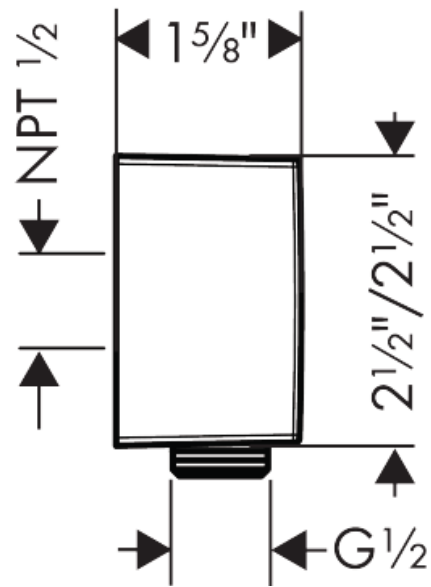

AXOR ShowerSolutions
AXOR Square Wall Outlet with Check Valves
Finishes : **chrome** Part no. : **36732001**

Description

Features

- non-return valve
- 1/2" NPT

Item details

Compliance

Product image

Scale drawing

AXOR ShowerSolutions
AXOR Square Wall Outlet with Check Valves
Finishes : chrome Part no. : 36732001

Exploded drawing

Year of production: >12/17