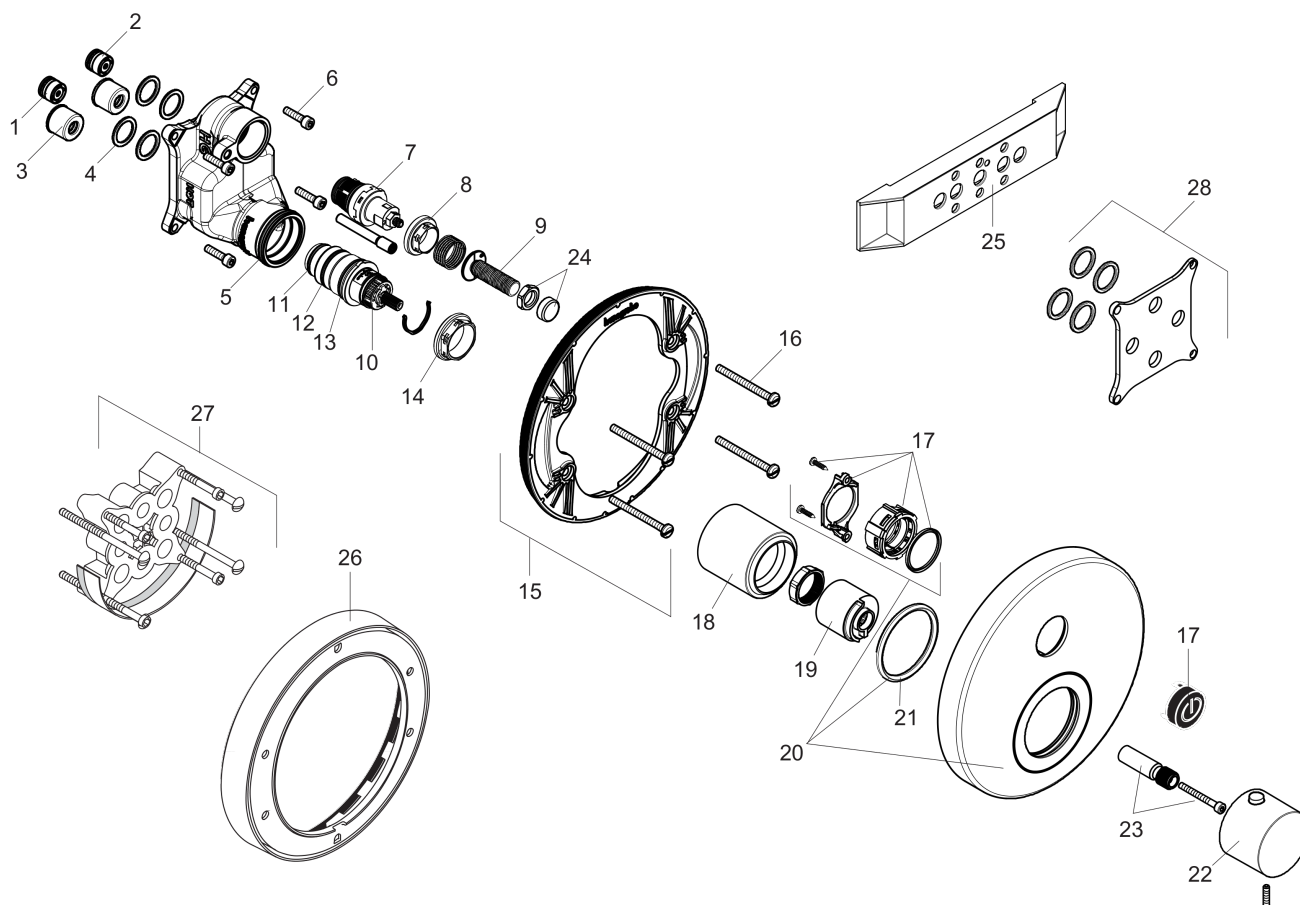

AXOR ShowerSelect
AXOR ShowerSelect Round Thermostatic 1-Function Trim
 Finishes : **brushed nickel** Part no. : **36722821**

Description

Features

- Select push-button on/off control for 1 outlet
- Flow: 7.00 GPM (26.5 L/Min)
- Thermostatic cartridge, Start/stop cartridge
- Anti-scald 100° safety stop
- Optimized for water-efficient shower products

Year of production: >02/16

AXOR ShowerSelect
AXOR ShowerSelect Round Thermostatic 1-Function Trim
 Finishes : **brushed nickel** Part no. : **36722821**

Spare parts list

Year of production: >02/16

Pos.	Description	Part no.	Price	PU
1	non return valve (pressure-resistant up to 2 MPa)	92594000	-	1
2	non return valve	97980000	-	1
3	noise reduction	94073000	-	1
4	O-ring 16x2	98133000	-	1
5	O-ring 36x2	98156000	-	1
6	set of screws	96525000	-	1
7	shut off unit	95758000	-	1
8	nut	98368000	-	1
9	Select-adapter	92219000	-	1
10	thermostat cartridge	98282001	-	1
11	O-ring 20x1,5	98197000	-	1
12	O-ring 25x1,5	98146000	-	1
13	O-ring 25x2,5	92146000	-	1
14	nut	98913000	-	1
15	sub plate	96447000	-	1
16	set of fixing screws	96454000	-	1
17	set of symbols	92544610	-	1
18	sleeve	92546820	-	1
19	safety set for temperature control	97334000	-	1
20	escutcheon Ø 170 mm	92641821	-	1
21	O-ring 48x4	98414000	-	1
22	handle for thermostat	92534820	-	1
23	adapter for handle	98701000	-	1
24	nut and flange	92696000	-	1
25	fit-up aid	92540000	-	1
26	extension 22 mm (Ø 170 mm)	13596820	-	1
27	extension 25 mm	13595000	-	1
28	compensation set 1°	95521000	-	1
a	set of fixing screws	97747000	-	1
b	Grease	90920000	-	1
c	symbol head shower Rain large	93571610	-	1
d	symbol head shower Rain small	93572610	-	1
e	symbol handshower	93573610	-	1
f	symbol Flood jet	93574610	-	1
g	symbol Whirl	93575610	-	1
h	symbol Mono	93576610	-	1
i	symbol tub	93577610	-	1
j	symbol body shower	93578610	-	1
k	symbol ON/OFF	93579610	-	1