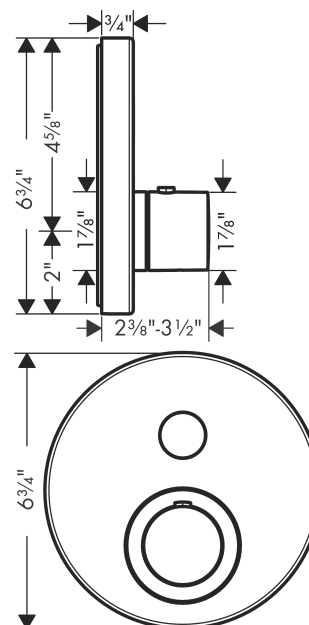

Item details

List Price

Technology

Compliance

Product image

Scale drawing

AXOR ShowerSelect
AXOR ShowerSelect Round Thermostatic 1-Function Trim
Finishes : **brushed nickel** Part no. : **36722821**

Exploded drawing

Year of production: >02/16

AXOR ShowerSelect
AXOR ShowerSelect Round Thermostatic 1-Function Trim
 Finishes : **brushed nickel** Part no. : **36722821**

Spare parts list

Year of production: >02/16

Pos.	Description	Part no.	Price	PU
1	non return valve (pressure-resistant up to 2 MPa)	92594000	-	1
2	non return valve	97980000	-	1
3	noise reduction	94073000	-	1
4	O-ring 16x2	98133000	-	1
5	O-ring 36x2	98156000	-	1
6	set of screws	96525000	-	1
7	shut off unit	95758000	-	1
8	nut	98368000	-	1
9	Select-adapter	92219000	-	1
10	thermostat cartridge	98282001	-	1
11	O-ring 20x1,5	98197000	-	1
12	O-ring 25x1,5	98146000	-	1
13	O-ring 25x2,5	92146000	-	1
14	nut	98913000	-	1
15	sub plate	96447000	-	1
16	set of fixing screws	96454000	-	1
17	set of symbols	92544610	-	1
18	sleeve	92546820	-	1
19	safety set for temperature control	97334000	-	1
20	escutcheon Ø 170 mm	92641821	-	1
21	O-ring 48x4	98414000	-	1
22	handle for thermostat	92534820	-	1
23	adapter for handle	98701000	-	1
24	nut and flange	92696000	-	1
25	fit-up aid	92540000	-	1
26	extension 22 mm (Ø 170 mm)	13596820	-	1
27	extension 25 mm	13595000	-	1
28	compensation set 1°	95521000	-	1
a	set of fixing screws	97747000	-	1
b	Grease	90920000	-	1
c	symbol head shower Rain large	93571610	-	1
d	symbol head shower Rain small	93572610	-	1
e	symbol handshower	93573610	-	1
f	symbol Flood jet	93574610	-	1
g	symbol Whirl	93575610	-	1
h	symbol Mono	93576610	-	1
i	symbol tub	93577610	-	1
j	symbol body shower	93578610	-	1
k	symbol ON/OFF	93579610	-	1