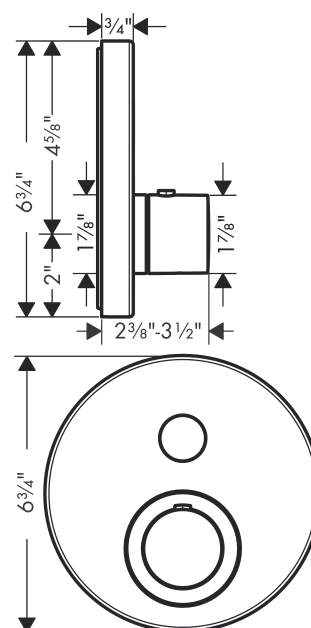

Item details

List Price

Technology

Compliance

Product image

Scale drawing

AXOR ShowerSelect
AXOR ShowerSelect Round Thermostatic 1-Function Trim
Finishes : **chrome** Part no. : **36722001**

Exploded drawing

Year of production: >01/16

AXOR ShowerSelect
AXOR ShowerSelect Round Thermostatic 1-Function Trim
 Finishes : **chrome** Part no. : **36722001**

Spare parts list

Year of production: >01/16

Pos.	Description	Part no.	Price	PU
1	non return valve (pressure-resistant up to 2 MPa)	92594000	-	1
2	non return valve	97980000	-	1
3	noise reduction	94073000	-	1
4	O-ring 16x2	98133000	-	1
5	O-ring 36x2	98156000	-	1
6	set of screws	96525000	-	1
7	shut off unit	95758000	-	1
8	nut	98368000	-	1
9	Select-adapter	92219000	-	1
10	thermostat cartridge	98282001	-	1
11	O-ring 20x1,5	98197000	-	1
12	O-ring 25x1,5	98146000	-	1
13	O-ring 25x2,5	92146000	-	1
14	nut	98913000	-	1
15	sub plate	96447000	-	1
16	set of fixing screws	96454000	-	1
17	set of symbols	92544610	-	1
18	sleeve	92546000	-	1
19	safety set for temperature control	97334000	-	1
20	escutcheon Ø 170 mm	92641001	-	1
21	O-ring 48x4	98414000	-	1
22	handle for thermostat	92534000	-	1
23	adapter for handle	98701000	-	1
24	nut and flange	92696000	-	1
25	fit-up aid	92540000	-	1
26	extension 22 mm (Ø 170 mm)	13596000	-	1
27	extension 25 mm	13595000	-	1
28	compensation set 1°	95521000	-	1
a	Grease	90920000	-	1
b	set of fixing screws	97747000	-	1
c	symbol head shower Rain large	93571610	-	1
d	symbol head shower Rain small	93572610	-	1
e	symbol handshower	93573610	-	1
f	symbol Flood jet	93574610	-	1
g	symbol Whirl	93575610	-	1
h	symbol Mono	93576610	-	1
i	symbol tub	93577610	-	1
j	symbol body shower	93578610	-	1
k	symbol ON/OFF	93579610	-	1