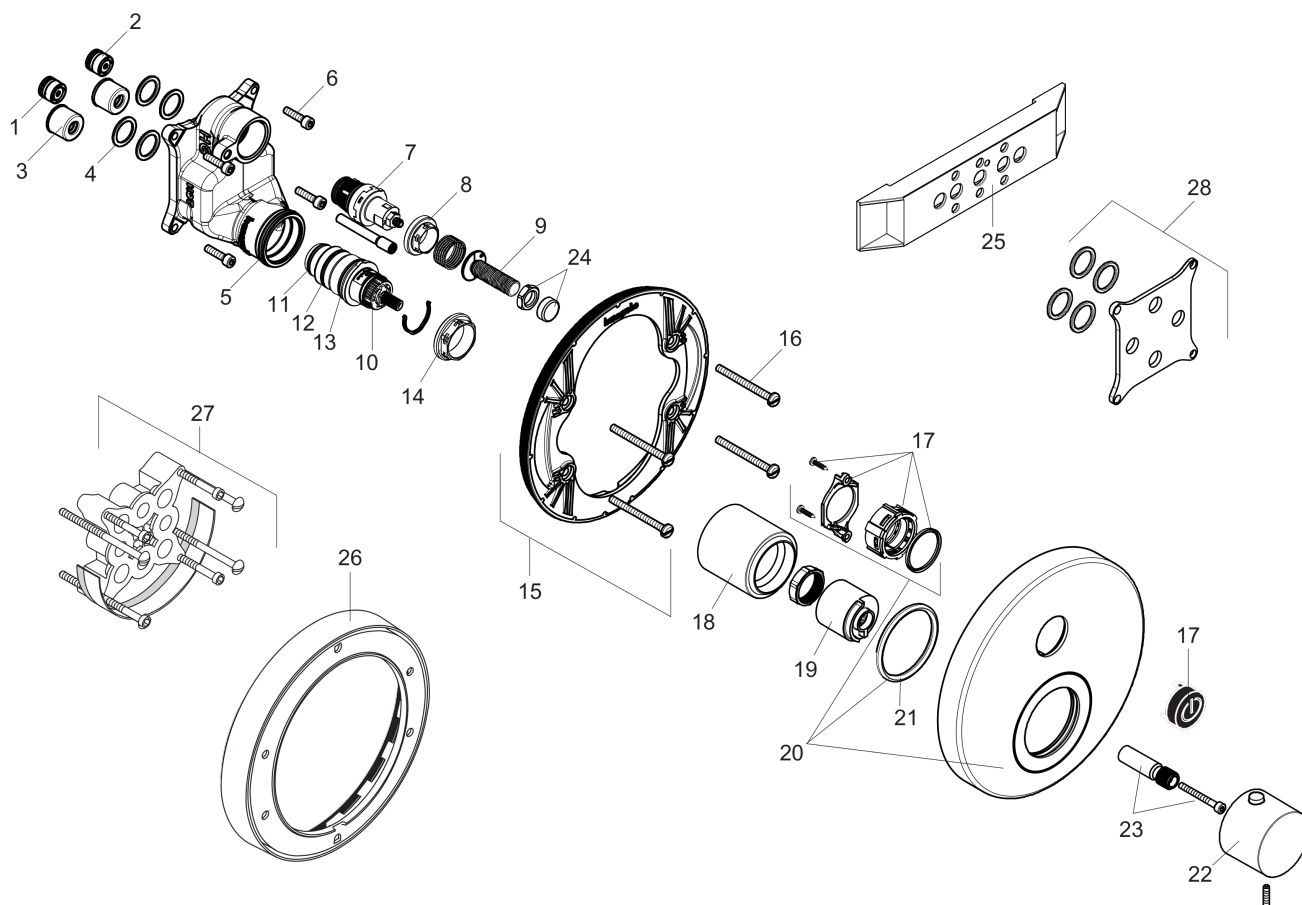

AXOR ShowerSelect
AXOR ShowerSelect Round Thermostatic 1-Function Trim
 Finishes : **chrome** Part no. : **36722001**

Description

Features

- Select push-button on/off control for 1 outlet
- Flow: 7.00 GPM (26.5 L/Min)
- Thermostatic cartridge, Start/stop cartridge
- Anti-scald 100° safety stop
- Optimized for water-efficient shower products

Year of production: >01/16

AXOR ShowerSelect
AXOR ShowerSelect Round Thermostatic 1-Function Trim
 Finishes : **chrome** Part no. : **36722001**

Spare parts list

Year of production: >01/16

Pos.	Description	Part no.	Price	PU
1	non return valve (pressure-resistant up to 2 MPa)	92594000	-	1
2	non return valve	97980000	-	1
3	noise reduction	94073000	-	1
4	O-ring 16x2	98133000	-	1
5	O-ring 36x2	98156000	-	1
6	set of screws	96525000	-	1
7	shut off unit	95758000	-	1
8	nut	98368000	-	1
9	Select-adapter	92219000	-	1
10	thermostat cartridge	98282001	-	1
11	O-ring 20x1,5	98197000	-	1
12	O-ring 25x1,5	98146000	-	1
13	O-ring 25x2,5	92146000	-	1
14	nut	98913000	-	1
15	sub plate	96447000	-	1
16	set of fixing screws	96454000	-	1
17	set of symbols	92544610	-	1
18	sleeve	92546000	-	1
19	safety set for temperature control	97334000	-	1
20	escutcheon Ø 170 mm	92641001	-	1
21	O-ring 48x4	98414000	-	1
22	handle for thermostat	92534000	-	1
23	adapter for handle	98701000	-	1
24	nut and flange	92696000	-	1
25	fit-up aid	92540000	-	1
26	extension 22 mm (Ø 170 mm)	13596000	-	1
27	extension 25 mm	13595000	-	1
28	compensation set 1°	95521000	-	1
a	Grease	90920000	-	1
b	set of fixing screws	97747000	-	1
c	symbol head shower Rain large	93571610	-	1
d	symbol head shower Rain small	93572610	-	1
e	symbol handshower	93573610	-	1
f	symbol Flood jet	93574610	-	1
g	symbol Whirl	93575610	-	1
h	symbol Mono	93576610	-	1
i	symbol tub	93577610	-	1
j	symbol body shower	93578610	-	1
k	symbol ON/OFF	93579610	-	1