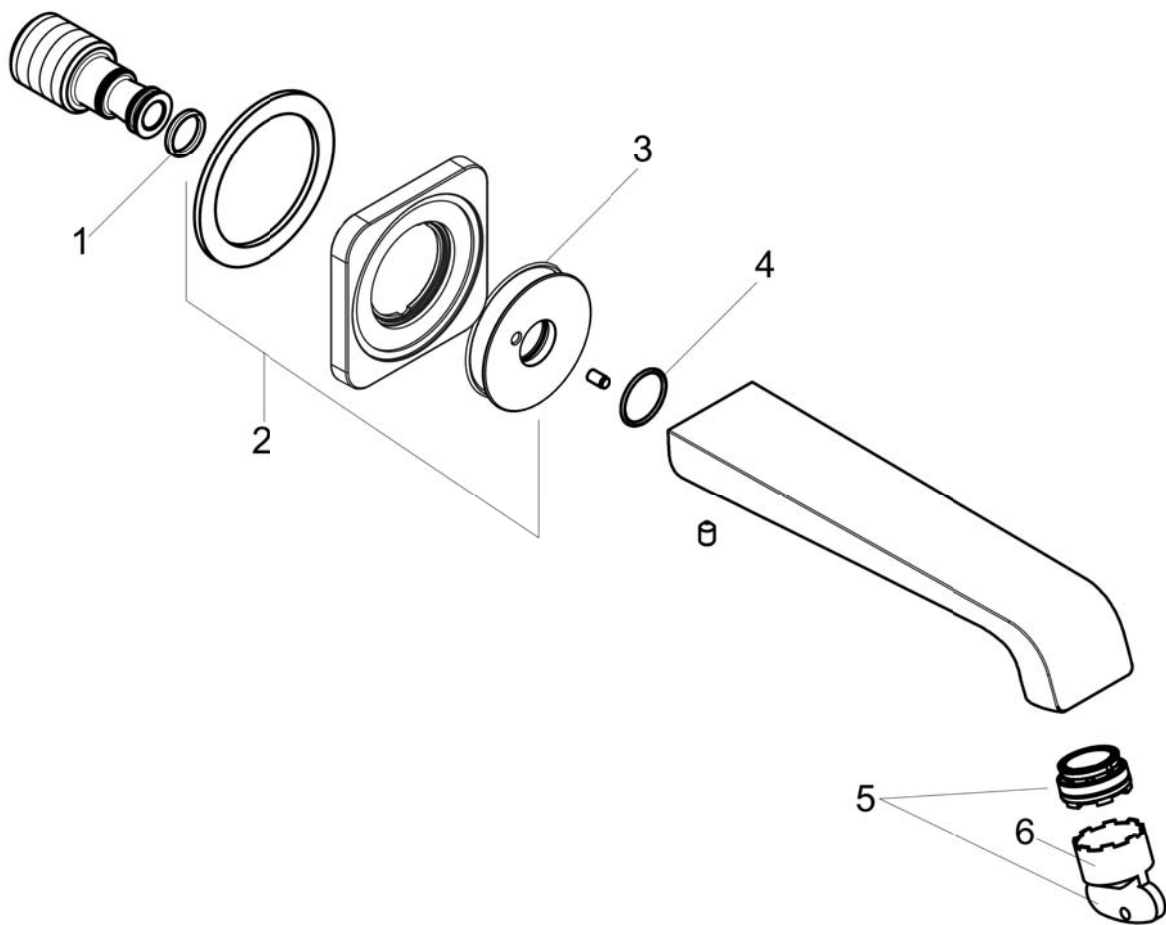

AXOR Citterio E
AXOR Citterio E Tub Spout
Finishes : **chrome** Part no. : **36425001**

Description

Features

- Solid brass

Item details

Compliance

Product image

Scale drawing

AXOR Citterio E
AXOR Citterio E Tub Spout
Finishes : **chrome** Part no. : **36425001**

Exploded drawing

Year of production: >01/16

AXOR Citterio E
AXOR Citterio E Tub Spout
 Finishes : **chrome** Part no. : **36425001**

Spare parts list

Year of production: >01/16

Pos.	Description	Part no.	Price	PU
1	O-ring 13x2	98128000	-	1
2	escutcheon for spout	92337000	-	1
3	O-Ring 46x2	98195000	-	1
4	O-ring 18x1,5	98231000	-	1
5	aerator laminar M24x1 C	98337000	-	1
6	special tool	95290000	-	1
a	hollow set screw M5x8	92851000	-	1