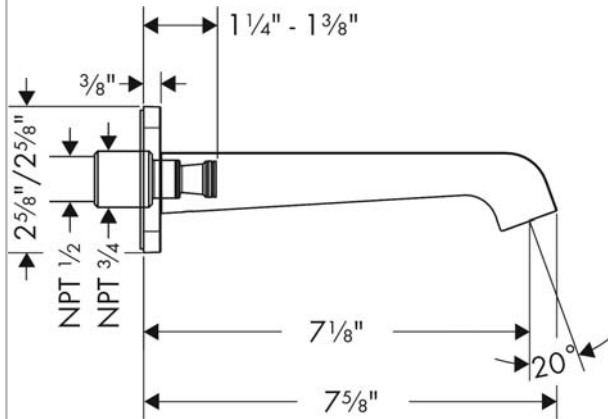

AXOR Citterio E
AXOR Citterio E Tub Spout
Finishes : **chrome** Part no. : **36425001**

Description

Features

- Solid brass

Item details

Compliance

Product image

Scale drawing

AXOR Citterio E
AXOR Citterio E Tub Spout
Finishes : **chrome** Part no. : **36425001**

Exploded drawing

Year of production: >01/16

AXOR Citterio E
AXOR Citterio E Tub Spout
 Finishes : **chrome** Part no. : **36425001**

Spare parts list

Year of production: >01/16

Pos.	Description	Part no.	Price	PU
1	O-ring 13x2	98128000	-	1
2	escutcheon for spout	92337000	-	1
3	O-Ring 46x2	98195000	-	1
4	O-ring 18x1,5	98231000	-	1
5	aerator laminar M24x1 C	98337000	-	1
6	special tool	95290000	-	1
a	hollow set screw M5x8	92851000	-	1