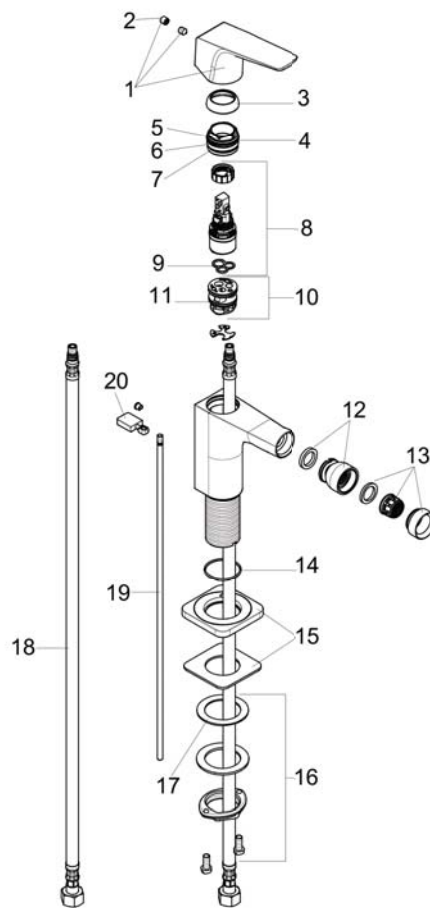

## Product image

## Scale drawing

**AXOR Citterio E**  
**AXOR Citterio E Single-Hole Bidet Faucet with Lever Handle**  
Finishes : **chrome**    Part no. : **36121001**

## Exploded drawing

Year of production: >07/16

**AXOR Citterio E**  
**AXOR Citterio E Single-Hole Bidet Faucet with Lever Handle**  
 Finishes : **chrome** Part no. : **36121001**

## Spare parts list

Year of production: >07/16

Pos.	Description	Part no.	Price	PU
1	handle	92593000	-	1
2	screw cover	96762000	-	1
3	flange	98863000	-	1
4	nut	98864000	-	1
5	O-Ring 22x2	98185000	-	1
6	O-ring 28x1,5	98421000	-	1
7	O-ring 25x1,5	98146000	-	1
8	cartridge, assy	95973001	-	1
9	seal	98865000	-	1
10	adapter for cartridge	98866000	-	1
11	O-ring 23x2	98398000	-	1
12	ball joint	96050000	-	1
13	aerator M24x1 (7 l/min)	94005000	-	1
14	O-ring 30x1,5	98433000	-	1
15	escutcheon	92190000	-	1
16	fixing set (Ø 32)	13961000	-	1
17	lever collar	97548000	-	1
18	connection hose 23½" M8x0,75 3/8"	98600001	-	1
19	pull rod	95128000	-	1
20	diverter knob	92197000	-	1
a	pop up waste	88509000	-	1
b	fixation extension 35 mm	13898000	-	1