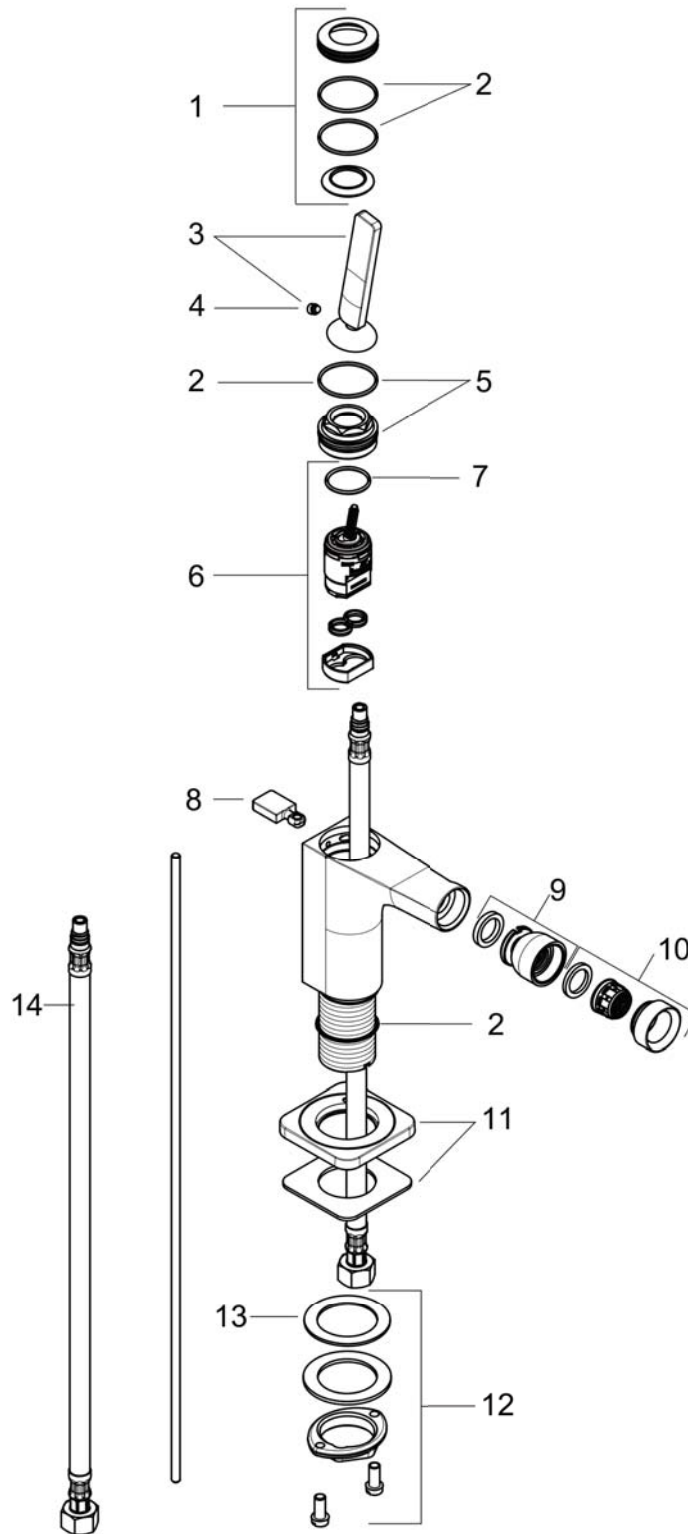

AXOR Citterio E
AXOR Citterio E Single-Hole Bidet Faucet
Finishes : **chrome** Part no. : **36120001**

Description

Features

- Pivoting aerator
- Ceramic cartridge
- Includes pop-up assembly

Item details

Compliance

Product image

Scale drawing

AXOR Citterio E
AXOR Citterio E Single-Hole Bidet Faucet
Finishes : **chrome** Part no. : **36120001**

Exploded drawing

Year of production: >03/15

AXOR Citterio E
AXOR Citterio E Single-Hole Bidet Faucet
 Finishes : **chrome** Part no. : **36120001**

Spare parts list

Year of production: >03/15

Pos.	Description	Part no.	Price	PU
1	escutcheon	92188000	-	1
2	O-ring 30x1,5	98433000	-	1
3	handle	92189000	-	1
4	hollow set screw M6x6	97660000	-	1
5	nut	95667000	-	1
6	cartridge, assy	96339000	-	1
7	O-ring 21,95x1,78	95169000	-	1
8	diverter knob	92197000	-	1
9	ball joint	96050000	-	1
10	aerator M24x1 (7 l/min)	94005000	-	1
11	escutcheon	92190000	-	1
12	fixing set (Ø 32)	13961000	-	1
13	lever collar	97548000	-	1
14	connection hose 23½" M8x0,75 3/8"	98600001	-	1
a	fixation extension 35 mm	13898000	-	1