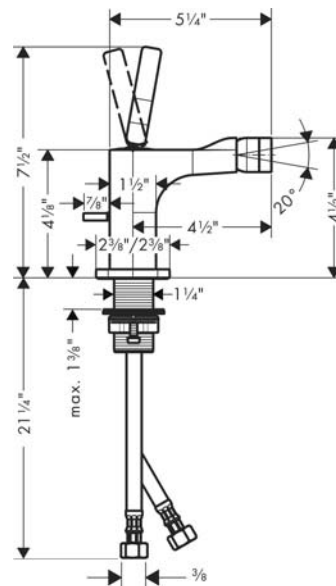

AXOR Citterio E
AXOR Citterio E Single-Hole Bidet Faucet
Finishes : **chrome** Part no. : **36120001**

Description

Features

- Pivoting aerator
- Ceramic cartridge
- Includes pop-up assembly

Item details

Compliance

Product image

Scale drawing

AXOR Citterio E
AXOR Citterio E Single-Hole Bidet Faucet
Finishes : **chrome** Part no. : **36120001**

Exploded drawing

Year of production: >03/15

AXOR Citterio E
AXOR Citterio E Single-Hole Bidet Faucet
 Finishes : **chrome** Part no. : **36120001**

Spare parts list

Year of production: >03/15

Pos.	Description	Part no.	Price	PU
1	escutcheon	92188000	-	1
2	O-ring 30x1,5	98433000	-	1
3	handle	92189000	-	1
4	hollow set screw M6x6	97660000	-	1
5	nut	95667000	-	1
6	cartridge, assy	96339000	-	1
7	O-ring 21,95x1,78	95169000	-	1
8	diverter knob	92197000	-	1
9	ball joint	96050000	-	1
10	aerator M24x1 (7 l/min)	94005000	-	1
11	escutcheon	92190000	-	1
12	fixing set (Ø 32)	13961000	-	1
13	lever collar	97548000	-	1
14	connection hose 23½" M8x0,75 3/8"	98600001	-	1
a	fixation extension 35 mm	13898000	-	1