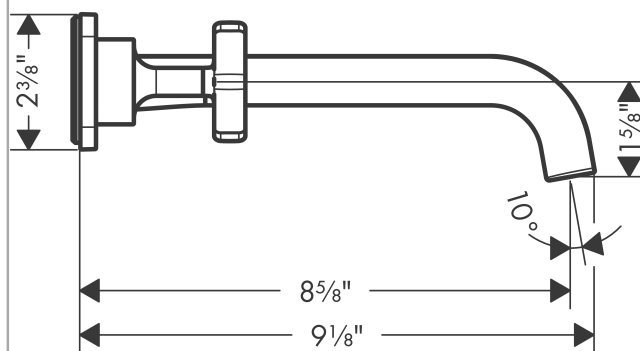

AXOR Citterio E
Wall-Mounted Widespread Faucet Trim with Base Plate, 1.2 GPM
 Finishes : **chrome** Part no. : **36115001**

Description

Features

- Laminar spray
- Flow: 1.2 GPM (4.5 L/Min)
- 90° ceramic valves

Item details

List Price

Technology

Compliance

Product image

Scale drawing

AXOR Citterio E
Wall-Mounted Widespread Faucet Trim with Base Plate, 1.2 GPM
Finishes : **chrome** Part no. : **36115001**

Exploded drawing

Year of production: >07/16

AXOR Citterio E

Wall-Mounted Widespread Faucet Trim with Base Plate, 1.2 GPM

Finishes : **chrome** Part no. : **36115001**

Spare parts list

Year of production: >07/16

Pos.	Description	Part no.	Price	PU
1	fixing set	96393000	-	1
2	connecting thread G½	95626000	-	1
3	O-ring 13x2	98128000	-	1
4	escutcheon	92344000	-	1
5	seal	97530000	-	1
6	handle	92343000	-	1
7	O-ring 30x1,5	98433000	-	1
8	O-ring 17x1,5	98137000	-	1
9	escutcheon for spout	92342000	-	1
10	spout 220 mm	92336000	-	1
11	aerator laminar M16,5x1 (4,5 l/min)	92876000	-	1
12	special tool	98987000	-	1
13	extension 25 mm	96259000	-	1
14	extension 25 mm	95413000	-	1
a	pop up waste	50001000	-	1
b	Grease	90920000	-	1