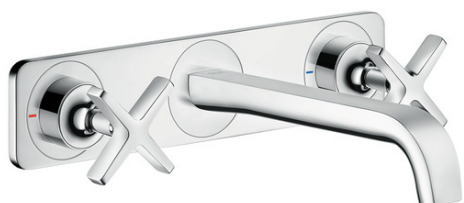

AXOR Citterio E
Wall-Mounted Widespread Faucet Trim with Base Plate, 1.2 GPM
 Finishes : **chrome** Part no. : **36115001**

Description

Features

- Laminar spray
- Flow: 1.2 GPM (4.5 L/Min)
- 90° ceramic valves

Item details

List Price

Technology

Compliance

Product image

Scale drawing

AXOR Citterio E
Wall-Mounted Widespread Faucet Trim with Base Plate, 1.2 GPM
Finishes : **chrome** Part no. : **36115001**

Exploded drawing

Year of production: >07/16

AXOR Citterio E

Wall-Mounted Widespread Faucet Trim with Base Plate, 1.2 GPM

Finishes : **chrome** Part no. : **36115001**

Spare parts list

Year of production: >07/16

Pos.	Description	Part no.	Price	PU
1	fixing set	96393000	-	1
2	connecting thread G½	95626000	-	1
3	O-ring 13x2	98128000	-	1
4	escutcheon	92344000	-	1
5	seal	97530000	-	1
6	handle	92343000	-	1
7	O-ring 30x1,5	98433000	-	1
8	O-ring 17x1,5	98137000	-	1
9	escutcheon for spout	92342000	-	1
10	spout 220 mm	92336000	-	1
11	aerator laminar M16,5x1 (4,5 l/min)	92876000	-	1
12	special tool	98987000	-	1
13	extension 25 mm	96259000	-	1
14	extension 25 mm	95413000	-	1
a	pop up waste	50001000	-	1
b	Grease	90920000	-	1