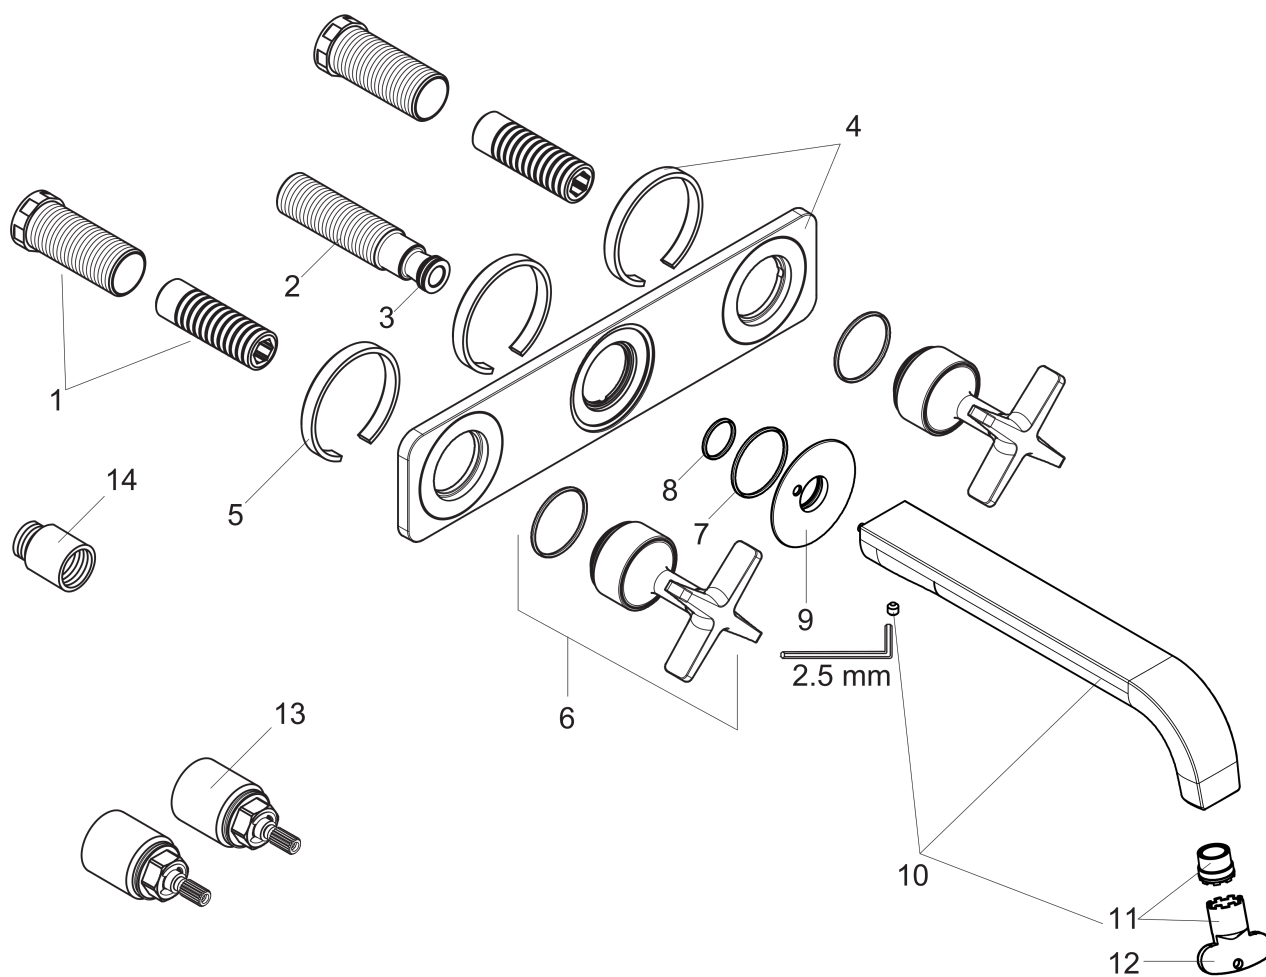

AXOR Citterio E
Wall-Mounted Widespread Faucet Trim with Base Plate, 1.2 GPM
 Finishes : **chrome** Part no. : **36115001**

Description

Features

- Laminar spray
- Flow: 1.2 GPM (4.5 L/Min)
- 90° ceramic valves

Item details

List Price

Technology

Compliance

Product image

Scale drawing

AXOR Citterio E
Wall-Mounted Widespread Faucet Trim with Base Plate, 1.2 GPM
Finishes : **chrome** Part no. : **36115001**

Exploded drawing

Year of production: >07/16

AXOR Citterio E

Wall-Mounted Widespread Faucet Trim with Base Plate, 1.2 GPM

Finishes : **chrome** Part no. : **36115001**

Spare parts list

Year of production: >07/16

Pos.	Description	Part no.	Price	PU
1	fixing set	96393000	-	1
2	connecting thread G½	95626000	-	1
3	O-ring 13x2	98128000	-	1
4	escutcheon	92344000	-	1
5	seal	97530000	-	1
6	handle	92343000	-	1
7	O-ring 30x1,5	98433000	-	1
8	O-ring 17x1,5	98137000	-	1
9	escutcheon for spout	92342000	-	1
10	spout 220 mm	92336000	-	1
11	aerator laminar M16,5x1 (4,5 l/min)	92876000	-	1
12	special tool	98987000	-	1
13	extension 25 mm	96259000	-	1
14	extension 25 mm	95413000	-	1
a	pop up waste	50001000	-	1
b	Grease	90920000	-	1