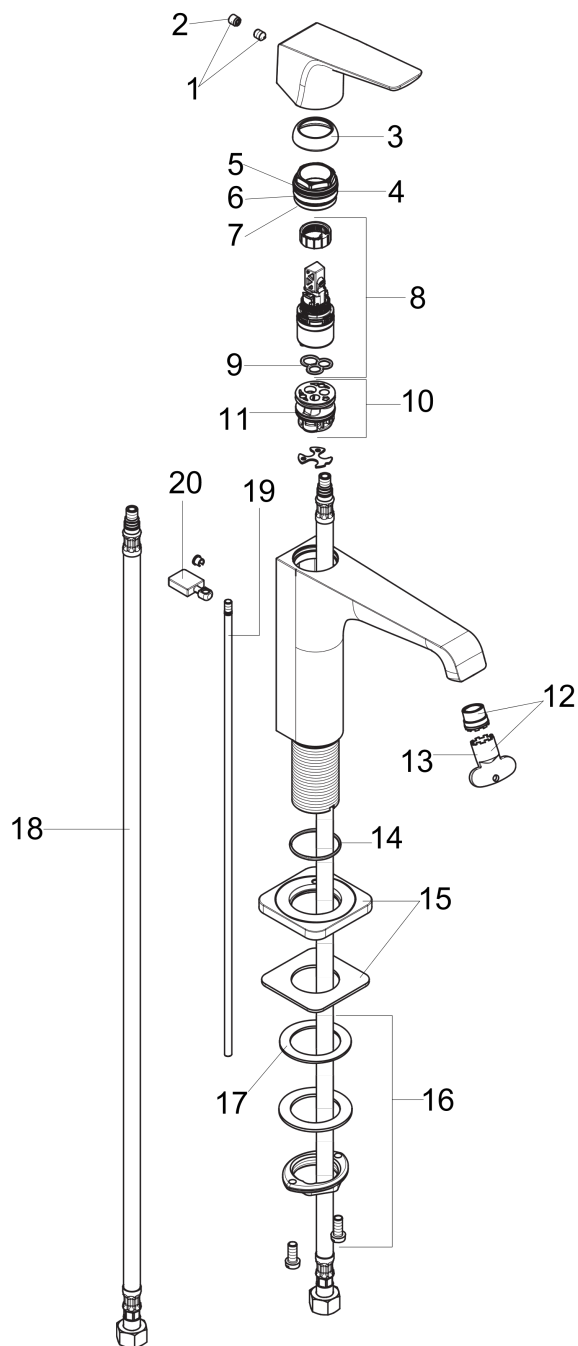

AXOR Citterio E
AXOR Citterio E Single-Hole Faucet with Lever Handle, 1.2 GPM
 Finishes : **chrome** Part no. : **36110001**

Description

Features

- Laminar spray
- Flow: 1.2 GPM (4.5 L/Min)
- Ceramic cartridge
- Includes pop-up drain

Item details

List Price

Technology

Compliance

Product image

Scale drawing

AXOR Citterio E
AXOR Citterio E Single-Hole Faucet with Lever Handle, 1.2 GPM
Finishes : **chrome** Part no. : **36110001**

Exploded drawing

Year of production: >07/16

AXOR Citterio E
AXOR Citterio E Single-Hole Faucet with Lever Handle, 1.2 GPM
 Finishes : **chrome** Part no. : **36110001**

Spare parts list

Year of production: >07/16

Pos.	Description	Part no.	Price	PU
1	handle	92593000	-	1
2	screw cover	96762000	-	1
3	flange	98863000	-	1
4	nut	98864000	-	1
5	O-Ring 22x2	98185000	-	1
6	O-ring 28x1,5	98421000	-	1
7	O-ring 25x1,5	98146000	-	1
8	cartridge, assy	95973001	-	1
9	seal	98865000	-	1
10	adapter for cartridge	98866000	-	1
11	O-ring 23x2	98398000	-	1
12	aerator laminar M16,5x1 (4,5 l/min)	92876000	-	1
13	special tool	98987000	-	1
14	O-ring 30x1,5	98433000	-	1
15	escutcheon	92190000	-	1
16	fixing set (Ø 32)	13961000	-	1
17	lever collar	97548000	-	1
18	connection hose 23½" M8x0,75 3/8"	98600001	-	1
19	pull rod	95128000	-	1
20	diverter knob	92197000	-	1
a	pop up waste	88509000	-	1