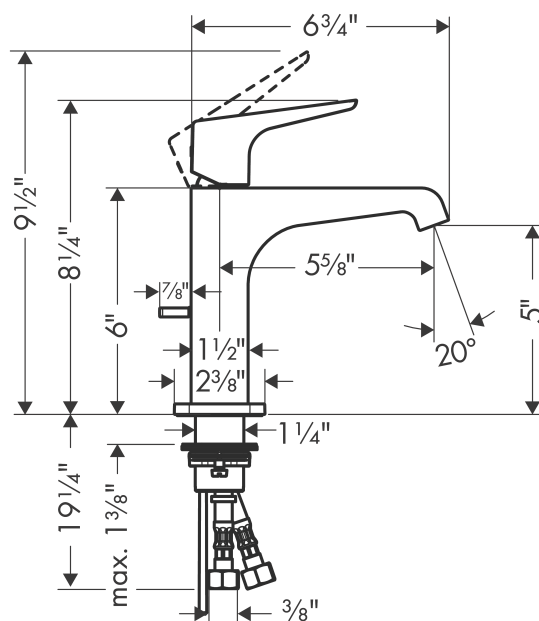

AXOR Citterio E
AXOR Citterio E Single-Hole Faucet with Lever Handle, 1.2 GPM
 Finishes : **chrome** Part no. : **36110001**

Description

Features

- Laminar spray
- Flow: 1.2 GPM (4.5 L/Min)
- Ceramic cartridge
- Includes pop-up drain

Item details

List Price

Technology

Compliance

Product image

Scale drawing

AXOR Citterio E
AXOR Citterio E Single-Hole Faucet with Lever Handle, 1.2 GPM
Finishes : **chrome** Part no. : **36110001**

Exploded drawing

Year of production: >07/16

AXOR Citterio E
AXOR Citterio E Single-Hole Faucet with Lever Handle, 1.2 GPM
 Finishes : **chrome** Part no. : **36110001**

Spare parts list

Year of production: >07/16

Pos.	Description	Part no.	Price	PU
1	handle	92593000	-	1
2	screw cover	96762000	-	1
3	flange	98863000	-	1
4	nut	98864000	-	1
5	O-Ring 22x2	98185000	-	1
6	O-ring 28x1,5	98421000	-	1
7	O-ring 25x1,5	98146000	-	1
8	cartridge, assy	95973001	-	1
9	seal	98865000	-	1
10	adapter for cartridge	98866000	-	1
11	O-ring 23x2	98398000	-	1
12	aerator laminar M16,5x1 (4,5 l/min)	92876000	-	1
13	special tool	98987000	-	1
14	O-ring 30x1,5	98433000	-	1
15	escutcheon	92190000	-	1
16	fixing set (Ø 32)	13961000	-	1
17	lever collar	97548000	-	1
18	connection hose 23½" M8x0,75 3/8"	98600001	-	1
19	pull rod	95128000	-	1
20	diverter knob	92197000	-	1
a	pop up waste	88509000	-	1