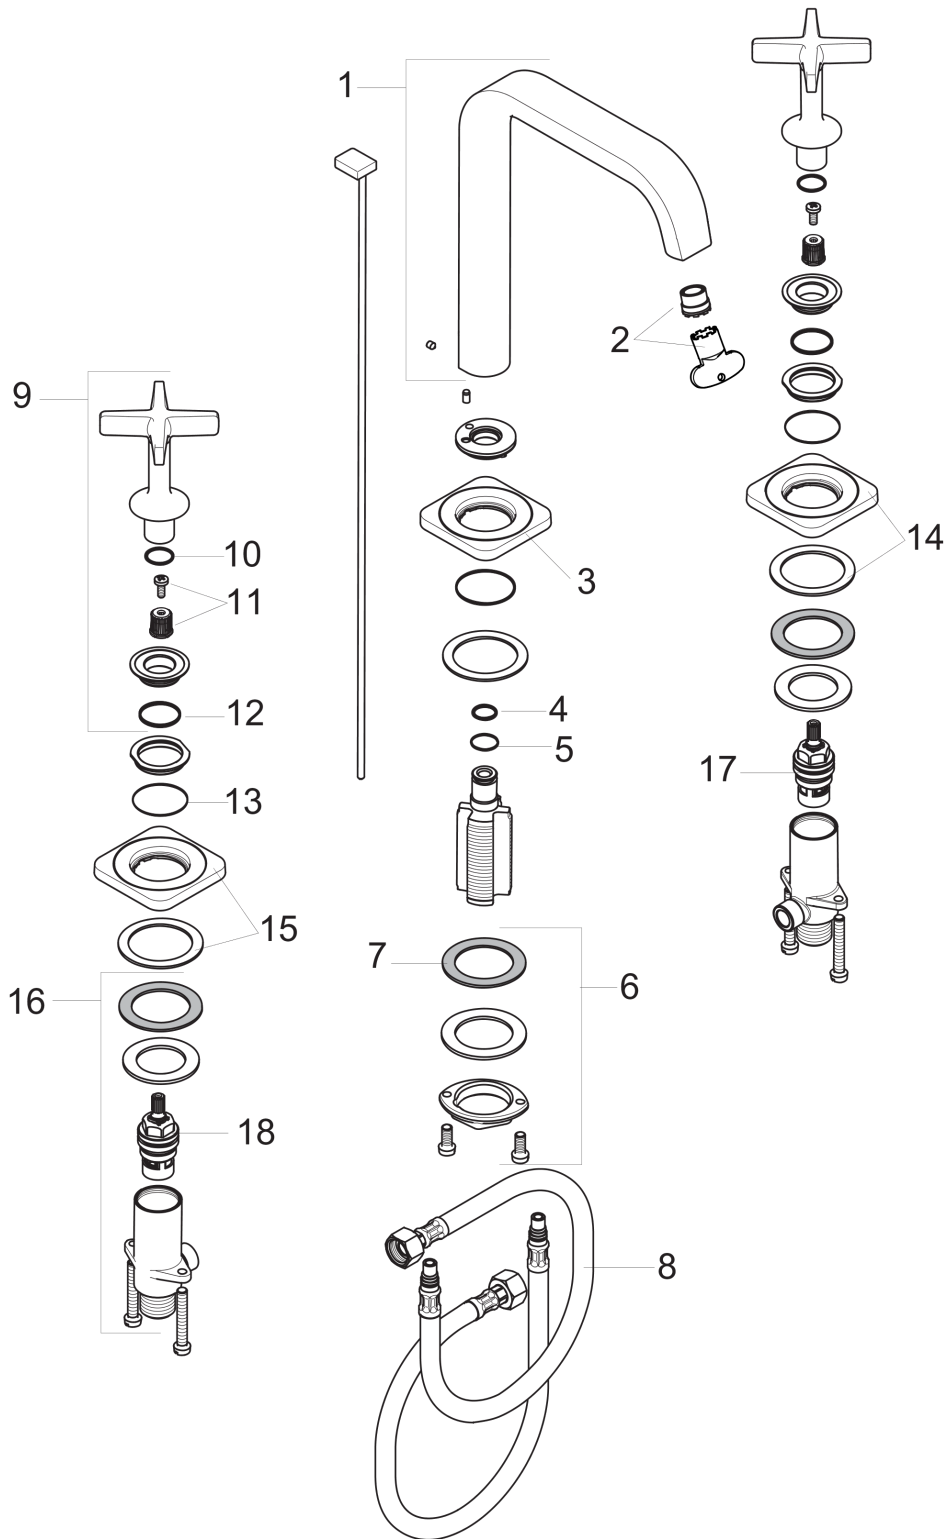

AXOR Citterio E
AXOR Citterio E Widespread Faucet, 1.2 GPM
Finishes : **chrome** Part no. : **36108001**

Exploded drawing

Year of production: >07/16

AXOR Citterio E
AXOR Citterio E Widespread Faucet, 1.2 GPM
 Finishes : **chrome** Part no. : **36108001**

Spare parts list

Year of production: >07/16

| Pos. | Description | Part no. | Price | PU |
|------|-------------------------------------|----------|-------|----|
| 1 | spout cpl. | 92394000 | - | 1 |
| 2 | aerator laminar M16,5x1 (4,5 l/min) | 92876000 | - | 1 |
| 3 | escutcheon | 98930000 | - | 1 |
| 4 | O-ring 11x2 | 98127000 | - | 1 |
| 5 | O-Ring 14x1,5 | 98201000 | - | 1 |
| 6 | fixing set (Ø 32) | 13961000 | - | 1 |
| 7 | lever collar | 97548000 | - | 1 |
| 8 | connection hose 18½" M8x0,75 3/8" | 96321001 | - | 1 |
| 9 | handle | 92396000 | - | 1 |
| 10 | O-ring 13x2 | 98128000 | - | 1 |
| 11 | handle fixing set | 98932000 | - | 1 |
| 12 | O-ring 21x2 | 98205000 | - | 1 |
| 13 | O-ring 29x1,5 | 92738000 | - | 1 |
| 14 | escutcheon cold water | 92398000 | - | 1 |
| 15 | escutcheon hot water | 92397000 | - | 1 |
| 16 | stop valve cpl. | 97357001 | - | 1 |
| 17 | shut off unit left closing | 94008000 | - | 1 |
| 18 | shut off unit right closing | 94009000 | - | 1 |
| a | pop up waste | 88509000 | - | 1 |
| b | fixation extension 35 mm | 13898000 | - | 1 |