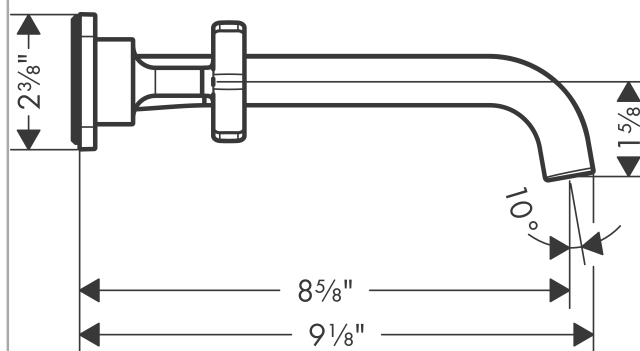

AXOR Citterio E
Wall-Mounted Widespread Faucet Trim, 1.2 GPM
 Finishes : **chrome** Part no. : **36107001**

Description

Features

- Laminar spray
- Flow: 1.2 GPM (4.5 L/Min)
- 90° ceramic valves

Item details

List Price

Technology

Compliance

Product image

Scale drawing

AXOR Citterio E
Wall-Mounted Widespread Faucet Trim, 1.2 GPM
Finishes : **chrome** Part no. : **36107001**

Exploded drawing

Year of production: >07/16

AXOR Citterio E
Wall-Mounted Widespread Faucet Trim, 1.2 GPM
 Finishes : **chrome** Part no. : **36107001**

Spare parts list

Year of production: >07/16

Pos.	Description	Part no.	Price	PU
1	fixing set	96393000	-	1
2	connecting thread G½	95626000	-	1
3	O-ring 13x2	98128000	-	1
4	escutcheon cold water	92398000	-	1
5	escutcheon	92359000	-	1
6	escutcheon hot water	92397000	-	1
7	seal	97530000	-	1
8	handle	92343000	-	1
9	O-ring 30x1,5	98433000	-	1
10	O-ring 17x1,5	98137000	-	1
11	escutcheon for spout	92342000	-	1
12	spout 220 mm	92336000	-	1
13	hollow set screw M5x5	98446000	-	1
14	aerator laminar M16,5x1 (4,5 l/min)	92876000	-	1
15	special tool	98987000	-	1
a	extension 25 mm	96259000	-	1
b	extension 25 mm	95413000	-	1