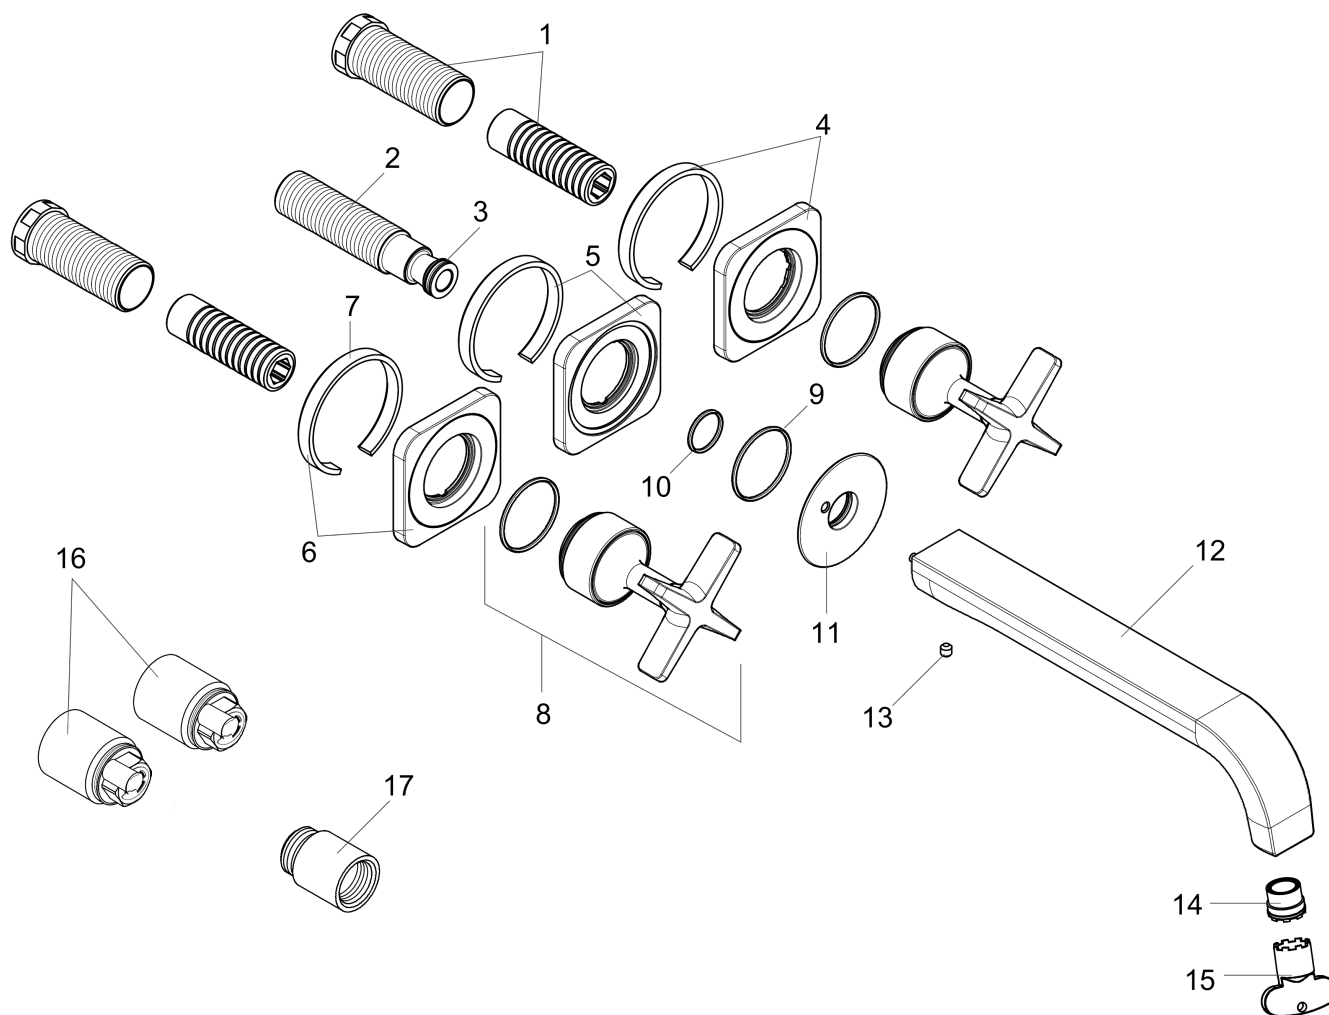

AXOR Citterio E
Wall-Mounted Widespread Faucet Trim, 1.2 GPM
 Finishes : **chrome** Part no. : **36107001**

Description

Features

- Laminar spray
- Flow: 1.2 GPM (4.5 L/Min)
- 90° ceramic valves

Item details

List Price

Technology

Compliance

Product image

Scale drawing

AXOR Citterio E
Wall-Mounted Widespread Faucet Trim, 1.2 GPM
Finishes : **chrome** Part no. : **36107001**

Exploded drawing

Year of production: >07/16

AXOR Citterio E
Wall-Mounted Widespread Faucet Trim, 1.2 GPM
 Finishes : **chrome** Part no. : **36107001**

Spare parts list

Year of production: >07/16

Pos.	Description	Part no.	Price	PU
1	fixing set	96393000	-	1
2	connecting thread G½	95626000	-	1
3	O-ring 13x2	98128000	-	1
4	escutcheon cold water	92398000	-	1
5	escutcheon	92359000	-	1
6	escutcheon hot water	92397000	-	1
7	seal	97530000	-	1
8	handle	92343000	-	1
9	O-ring 30x1,5	98433000	-	1
10	O-ring 17x1,5	98137000	-	1
11	escutcheon for spout	92342000	-	1
12	spout 220 mm	92336000	-	1
13	hollow set screw M5x5	98446000	-	1
14	aerator laminar M16,5x1 (4,5 l/min)	92876000	-	1
15	special tool	98987000	-	1
a	extension 25 mm	96259000	-	1
b	extension 25 mm	95413000	-	1