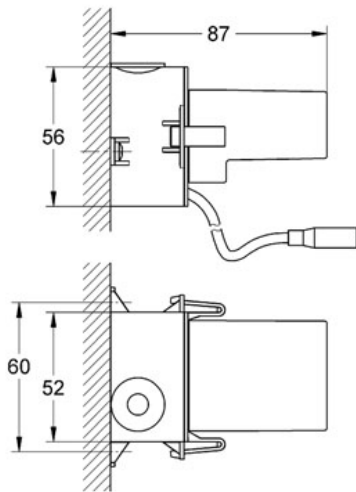

**Product Description:**  
**Hardwire Power Supply**

**Standard Specification:**

- Power supply plug 110-240 V
- Cable length 15 3/4"
- Operating voltage 6 V

**Applicable Codes & Standards:**

- Energy Policy Act of 1992
- ASME A112.18.1/CSA B125.1

**Color:**

□ 36078 000